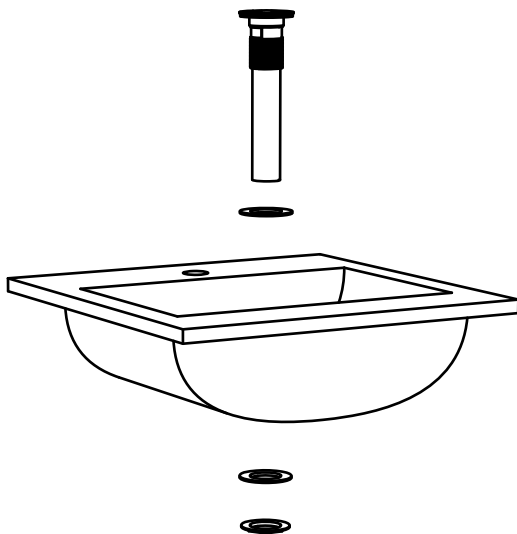

# MODEL: Fröjd 420

bathlife®

OF SWEDEN

NO.	Cabinet(1PC)	Basin(1PC)	Handle (1PC)	Screw (1PC)	Pop up (1PC)	Rawplug (2PCS)	Screw (2PCS)
Image							

1.

2.

3.

4.