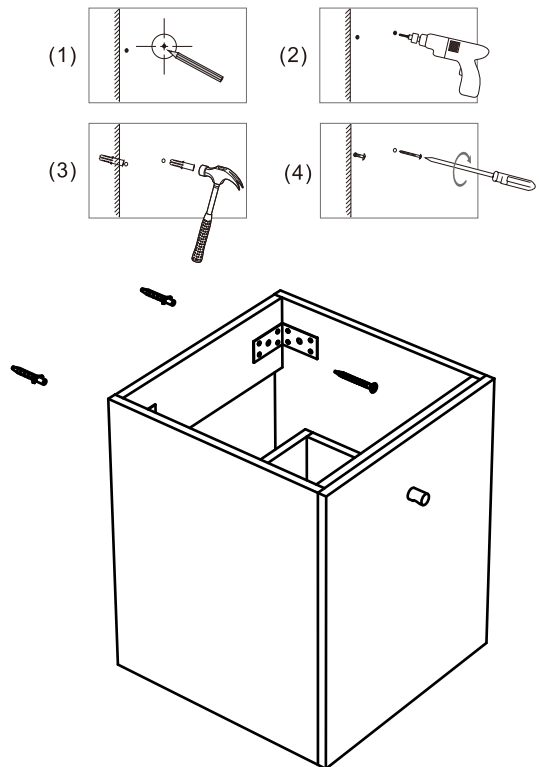

# MODEL: Fröjd 420

bathlife®

OF SWEDEN

NO.	Cabinet(1PC)	Basin(1PC)	Handle (1PC)	Screw (1PC)	Pop up (1PC)	Rawplug (2PCS)	Screw (2PCS)
Image							

1.

2.

3.

4.