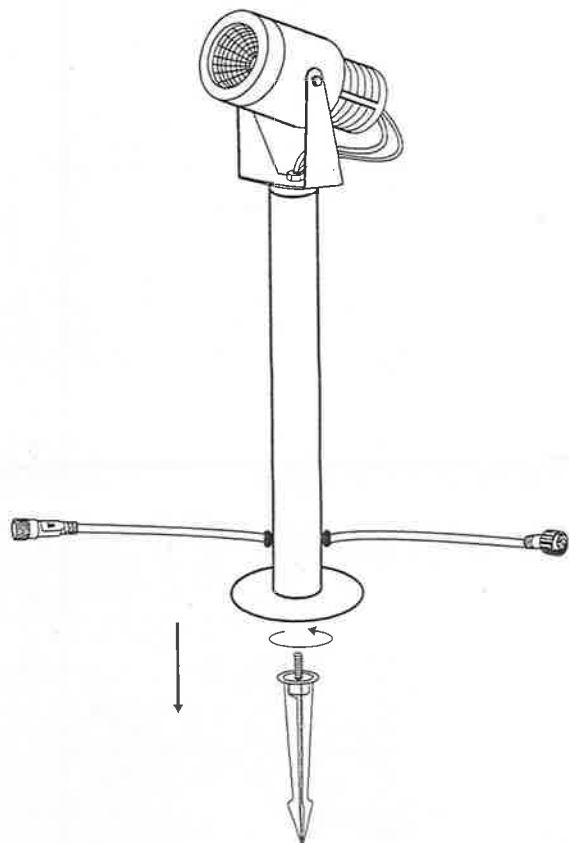

GARDEN 24 SPOT 6W Black

106932

Technical Data

Voltage	24V
Power	6W
IP Class	IP 44

Markslojd AB
Gränevägen 5 S-511 62 Skene
Sweden
www.markslojd.com