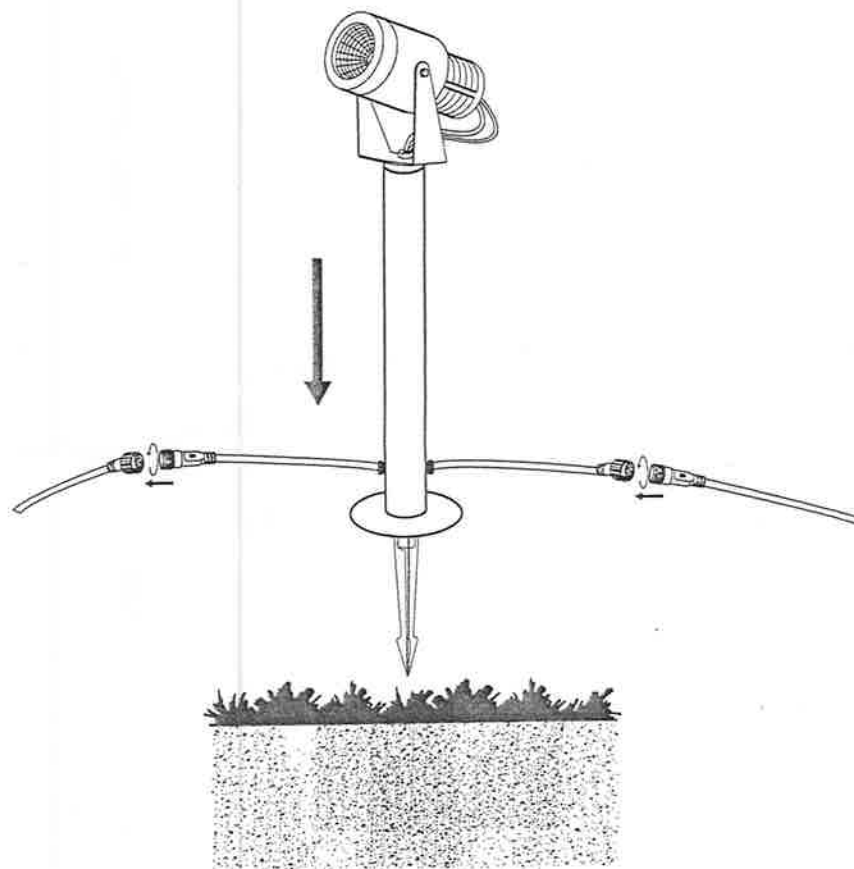

GARDEN 24 SPOT 6W Black

106932

Technical Data

Voltage	24V
Power	6W
IP Class	IP 44

Markslojd AB
Gränevägen 5 S-511 62 Skene
Sweden
www.markslojd.com