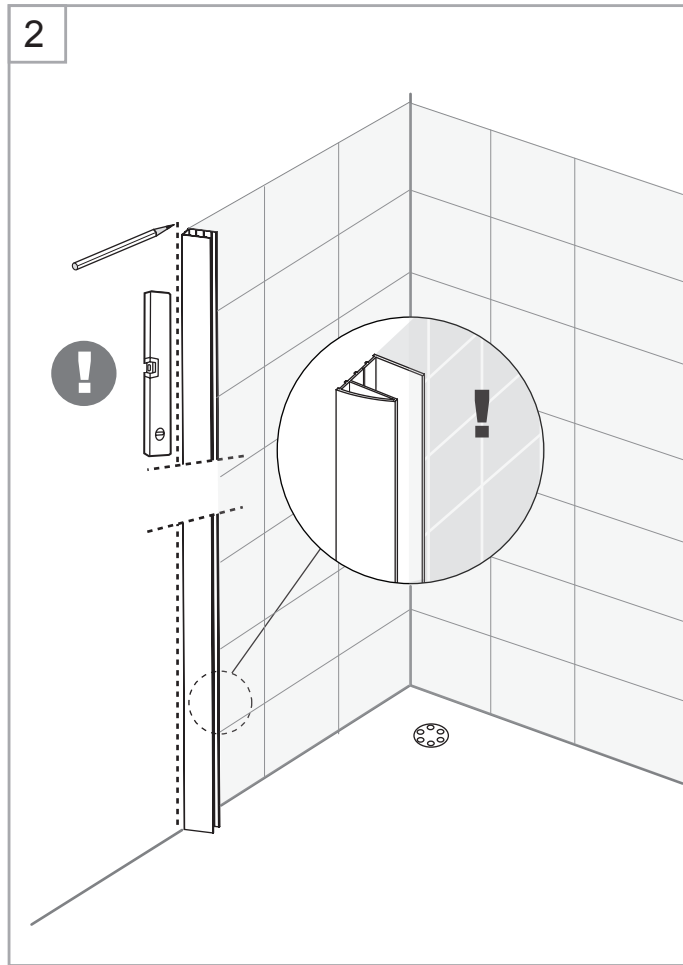

NORO®

FROST CONCEPT

FROST C

Getting Start:

	<p>This product fulfils the EN14428 standard</p>		<p>Goggles are recommended to protect the eyes</p>
	<p>All glass used are tempered security glass</p>		<p>Caution: Always Handle Glass With Care! Always protect the edges and corners of the glass when assembling.</p>
	<p>2 people are recommended to assemble this shower enclosure</p>		<p>Gloves are recommended to prevent slippery on glass</p>

Tools Needed:

Accessories Bags:

Exploded View :

Spare Part Art. No.

Drawing No.	Spare Part Art. No.	Package Name	Description	Unit
1	9140-A	Screw bag for 2 doors	ST4x35mm screw with covers	pc
2			ST4x10mm screws for wall profile	pc
3			Wall plugs	pc
4			3.2mm Drill bit	pc
5	9140-H	Hinge set	Hinge set - upper	set
6			Hinge set - lower	set
7	9140-B	Bottom gasket	Bottom gasket	pc
8	9149-A	Magnetic gasket	For 6mm door	pc
9	9149-B	Magnetic gasket	For 8mm door	pc
10	9149-C	Frost C Handle	Handle set - cc256mm	set
11	9149-D	Frost C Wall profile	Wall profile (H:2022mm) - matt silver	pc
12	2220	Complete Door	Frost C - 70cm	pc
	2221		Frost C - 80cm	pc
	2222		Frost C - 90cm	pc

A

Model	A	B	C
700x700	690 - 710mm	690 - 710mm	940 - 970mm
700x800	690 - 710mm	790 - 810mm	1015 - 1045mm
700x900	690 - 710mm	890 - 910mm	1090 - 1120mm
800x700	790 - 810mm	690 - 710mm	1015 - 1045mm
800x800	790 - 810mm	790 - 810mm	1080 - 1110mm
800x900	790 - 810mm	890 - 910mm	1155 - 1185mm
900x700	890 - 910mm	690 - 710mm	1090 - 1120mm
900x800	890 - 910mm	790 - 810mm	1155 - 1185mm
900x900	890 - 910mm	890 - 910mm	1220 - 1250mm