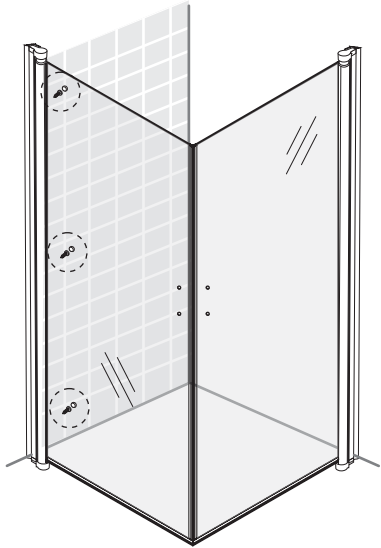

Tools Needed:

Accessories Bags:

Exploded View :

Spare Part Art. No.

Drawing No.	Spare Part Art. No.	Package Name	Description	Unit
1	9140-A	Screw bag for 2 doors	ST4x35mm screw with covers	pc
2			ST4x10mm screws for wall profile	pc
3			Wall plugs	pc
4			3.2mm Drill bit	pc
5	9140-H	Hinge set	Hinge set - upper	set
6			Hinge set - lower	set
7	9140-B	Bottom gasket	Bottom gasket	pc
8	9149-A	Magnetic gasket	For 6mm door	pc
9	9149-B	Magnetic gasket	For 8mm door	pc
10	9149-C	Frost C Handle	Handle set - cc256mm	set
11	9149-D	Frost C Wall profile	Wall profile (H:2022mm) - matt silver	pc
12	2220	Complete Door	Frost C - 70cm	pc
	2221		Frost C - 80cm	pc
	2222		Frost C - 90cm	pc

A

Model	A	B	C
700x700	690 - 710mm	690 - 710mm	940 - 970mm
700x800	690 - 710mm	790 - 810mm	1015 - 1045mm
700x900	690 - 710mm	890 - 910mm	1090 - 1120mm
800x700	790 - 810mm	690 - 710mm	1015 - 1045mm
800x800	790 - 810mm	790 - 810mm	1080 - 1110mm
800x900	790 - 810mm	890 - 910mm	1155 - 1185mm
900x700	890 - 910mm	690 - 710mm	1090 - 1120mm
900x800	890 - 910mm	790 - 810mm	1155 - 1185mm
900x900	890 - 910mm	890 - 910mm	1220 - 1250mm

5

6

7

8

9

10

11

12

13

B

Model	A	B	C
700x700	705 - 685mm	730 - 740mm	975 - 990mm
700x800	705 - 685mm	830 - 840mm	1050 - 1065mm
700x900	705 - 685mm	930 - 940mm	1125 - 1140mm
800x700	805 - 785mm	730 - 740mm	1045 - 1060mm
800x800	805 - 785mm	830 - 840mm	1115 - 1130mm
800x900	805 - 785mm	930 - 940mm	1190 - 1205mm
900x700	905 - 885mm	730 - 740mm	1120 - 1135mm
900x800	905 - 885mm	830 - 840mm	1185 - 1200mm
900x900	905 - 885mm	930 - 940mm	1255 - 1270mm