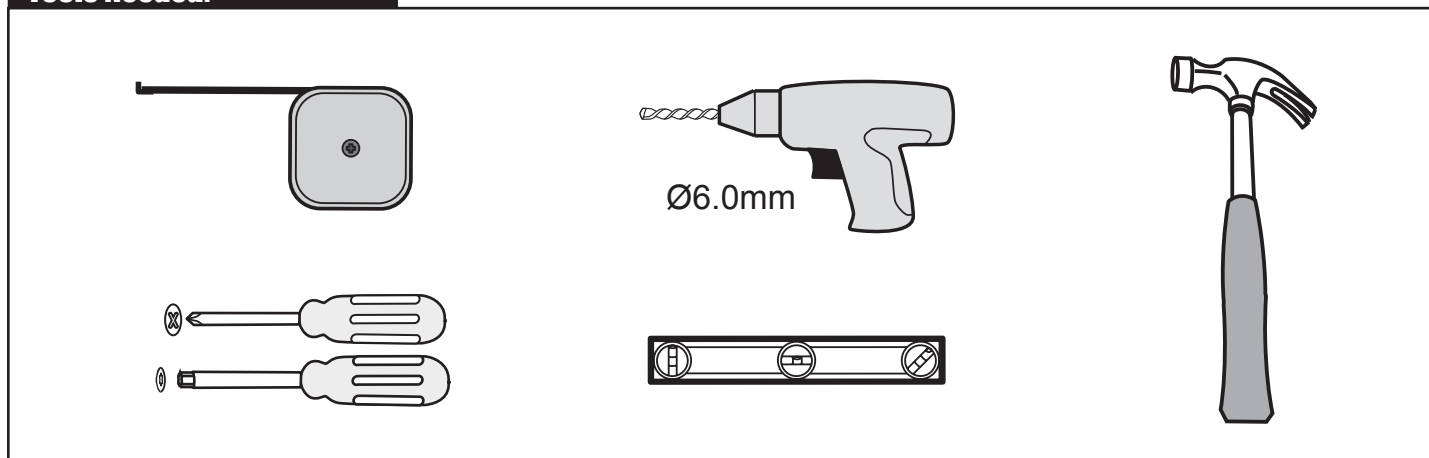

NORO®

FROST CONCEPT

FROST C

Getting Start:

	<p>This product fulfils the EN14428 standard</p>		<p>Goggles are recommended to protect the eyes</p>
	<p>All glass used are tempered security glass</p>		<p>Caution: Always Handle Glass With Care! Always protect the edges and corners of the glass when assembling.</p>
	<p>2 people are recommended to assemble this shower enclosure</p>		<p>Gloves are recommended to prevent slippery on glass</p>

Tools Needed:

Accessories Bags:

Exploded View :

Spare Part Art. No.

Drawing No.	Spare Part Art. No.	Package Name	Description	Unit
1	9140-A	Screw bag for 2 doors	ST4x35mm screw with covers	pc
2			ST4x10mm screws for wall profile	pc
3			Wall plugs	pc
4			3.2mm Drill bit	pc
5	9140-H	Hinge set	Hinge set - upper	set
6			Hinge set - lower	set
7	9140-B	Bottom gasket	Bottom gasket	pc
8	9149-A	Magnetic gasket	For 6mm door	pc
9	9149-B	Magnetic gasket	For 8mm door	pc
10	9149-C	Frost C Handle	Handle set - cc256mm	set
11	9149-D	Frost C Wall profile	Wall profile (H:2022mm) - matt silver	pc
12	2220	Complete Door	Frost C - 70cm	pc
	2221		Frost C - 80cm	pc
	2222		Frost C - 90cm	pc