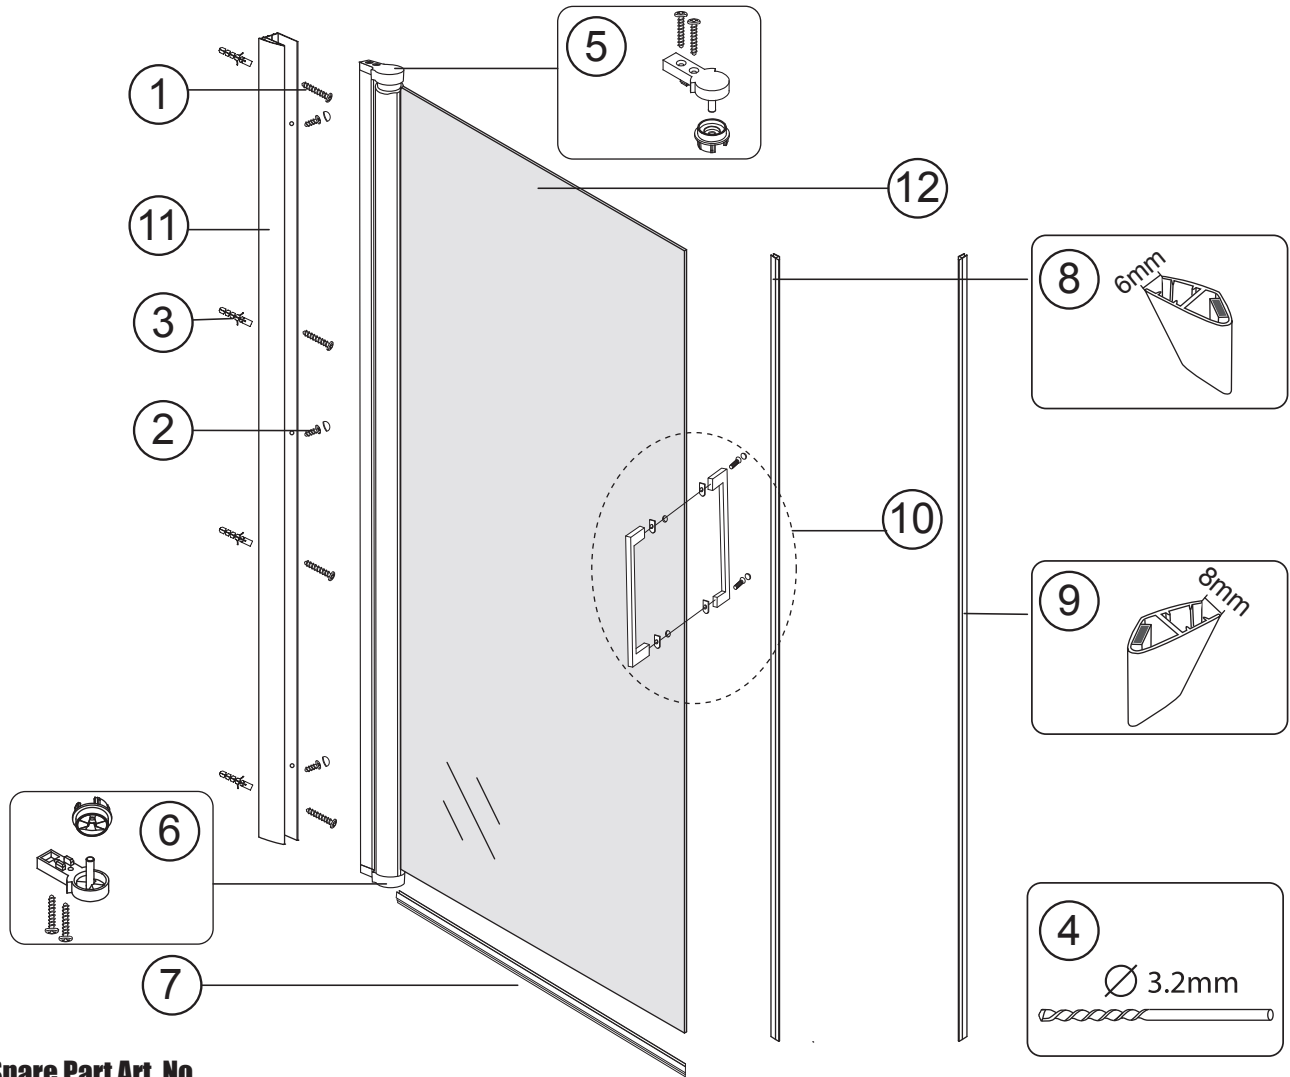

NORO®

FROST CONCEPT

FROST C

Getting Start:

	<p>This product fulfils the EN14428 standard</p>		<p>Goggles are recommended to protect the eyes</p>
	<p>All glass used are tempered security glass</p>		<p>Caution: Always Handle Glass With Care! Always protect the edges and corners of the glass when assembling.</p>
	<p>2 people are recommended to assemble this shower enclosure</p>		<p>Gloves are recommended to prevent slippery on glass</p>

Tools Needed:

Accessories Bags:

Exploded View :

Spare Part Art. No.

Drawing No.	Spare Part Art. No.	Package Name	Description	Unit
1	9140-A	Screw bag for 2 doors	ST4x35mm screw with covers	pc
2			ST4x10mm screws for wall profile	pc
3			Wall plugs	pc
4			3.2mm Drill bit	pc
5	9140-H	Hinge set	Hinge set - upper	set
6			Hinge set - lower	set
7	9140-B	Bottom gasket	Bottom gasket	pc
8	9149-A	Magnetic gasket	For 6mm door	pc
9	9149-B	Magnetic gasket	For 8mm door	pc
10	9149-C	Frost C Handle	Handle set - cc256mm	set
11	9149-D	Frost C Wall profile	Wall profile (H:2022mm) - matt silver	pc
12	2220	Complete Door	Frost C - 70cm	pc
	2221		Frost C - 80cm	pc
	2222		Frost C - 90cm	pc

A

Model	A	B	C
700x700	690 - 710mm	690 - 710mm	940 - 970mm
700x800	690 - 710mm	790 - 810mm	1015 - 1045mm
700x900	690 - 710mm	890 - 910mm	1090 - 1120mm
800x700	790 - 810mm	690 - 710mm	1015 - 1045mm
800x800	790 - 810mm	790 - 810mm	1080 - 1110mm
800x900	790 - 810mm	890 - 910mm	1155 - 1185mm
900x700	890 - 910mm	690 - 710mm	1090 - 1120mm
900x800	890 - 910mm	790 - 810mm	1155 - 1185mm
900x900	890 - 910mm	890 - 910mm	1220 - 1250mm

13

B

Model	A	B	C
700x700	705 - 685mm	730 - 740mm	975 - 990mm
700x800	705 - 685mm	830 - 840mm	1050 - 1065mm
700x900	705 - 685mm	930 - 940mm	1125 - 1140mm
800x700	805 - 785mm	730 - 740mm	1045 - 1060mm
800x800	805 - 785mm	830 - 840mm	1115 - 1130mm
800x900	805 - 785mm	930 - 940mm	1190 - 1205mm
900x700	905 - 885mm	730 - 740mm	1120 - 1135mm
900x800	905 - 885mm	830 - 840mm	1185 - 1200mm
900x900	905 - 885mm	930 - 940mm	1255 - 1270mm