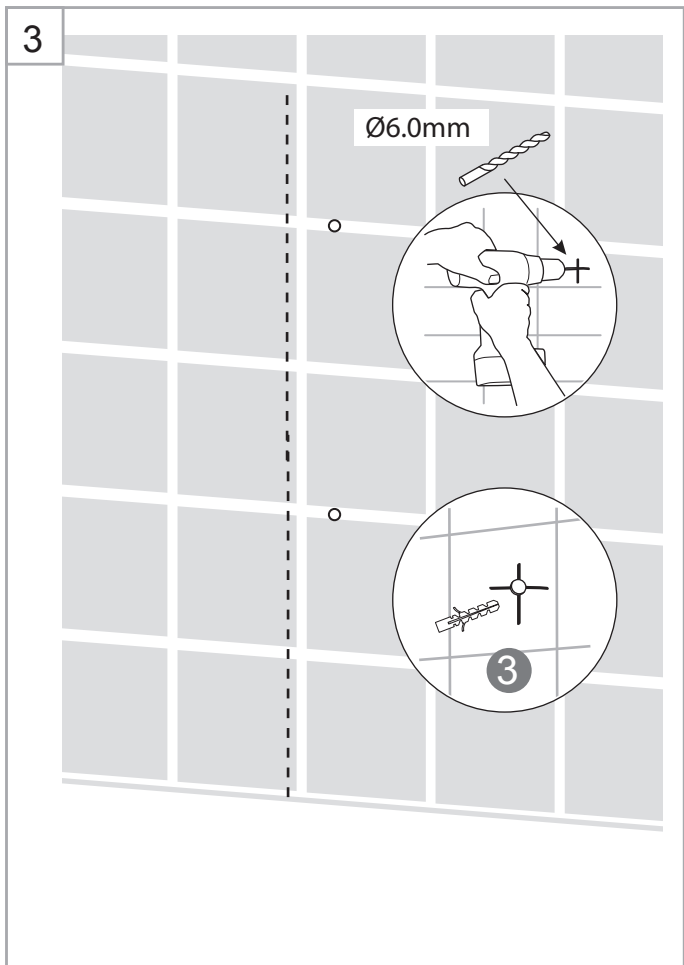

Tools Needed:

Accessories Bags:

Exploded View :

Spare Part Art. No.

Drawing No.	Spare Part Art. No.	Package Name	Description	Unit
1	9140-A	Screw bag for 2 doors	ST4x35mm screw with covers	pc
2			ST4x10mm screws for wall profile	pc
3			Wall plugs	pc
4			3.2mm Drill bit	pc
5	9140-H	Hinge set	Hinge set - upper	set
6			Hinge set - lower	set
7	9140-B	Bottom gasket	Bottom gasket	pc
8	9149-A	Magnetic gasket	For 6mm door	pc
9	9149-B	Magnetic gasket	For 8mm door	pc
10	9149-C	Frost C Handle	Handle set - cc256mm	set
11	9149-D	Frost C Wall profile	Wall profile (H:2022mm) - matt silver	pc
12	2220	Complete Door	Frost C - 70cm	pc
	2221		Frost C - 80cm	pc
	2222		Frost C - 90cm	pc

A

Model	A	B	C
700x700	690 - 710mm	690 - 710mm	940 - 970mm
700x800	690 - 710mm	790 - 810mm	1015 - 1045mm
700x900	690 - 710mm	890 - 910mm	1090 - 1120mm
800x700	790 - 810mm	690 - 710mm	1015 - 1045mm
800x800	790 - 810mm	790 - 810mm	1080 - 1110mm
800x900	790 - 810mm	890 - 910mm	1155 - 1185mm
900x700	890 - 910mm	690 - 710mm	1090 - 1120mm
900x800	890 - 910mm	790 - 810mm	1155 - 1185mm
900x900	890 - 910mm	890 - 910mm	1220 - 1250mm

13

B

Model	A	B	C
700x700	705 - 685mm	730 - 740mm	975 - 990mm
700x800	705 - 685mm	830 - 840mm	1050 - 1065mm
700x900	705 - 685mm	930 - 940mm	1125 - 1140mm
800x700	805 - 785mm	730 - 740mm	1045 - 1060mm
800x800	805 - 785mm	830 - 840mm	1115 - 1130mm
800x900	805 - 785mm	930 - 940mm	1190 - 1205mm
900x700	905 - 885mm	730 - 740mm	1120 - 1135mm
900x800	905 - 885mm	830 - 840mm	1185 - 1200mm
900x900	905 - 885mm	930 - 940mm	1255 - 1270mm