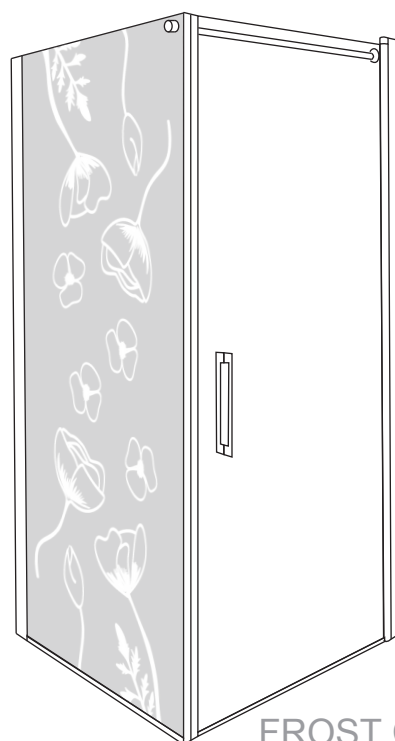

Tools Needed:

Accessories Bags:

Exploded View :

Spare Part Art. No.

Drawing No.	Spare Part Art. No.	Package Name	Description	Unit
1	9140-A	Screw bag for 2 doors	ST4x35mm screw with covers	pc
2			ST4x10mm screws for wall profile	pc
3			Wall plugs	pc
4			3.2mm Drill bit	pc
5	9140-H	Hinge set	Hinge set - upper	set
6			Hinge set - lower	set
7	9140-B	Bottom gasket	Bottom gasket	pc
8	9149-A	Magnetic gasket	For 6mm door	pc
9	9149-B	Magnetic gasket	For 8mm door	pc
10	9149-C	Frost C Handle	Handle set - cc256mm	set
11	9149-D	Frost C Wall profile	Wall profile (H:2022mm) - matt silver	pc
12	2220	Complete Door	Frost C - 70cm	pc
	2221		Frost C - 80cm	pc
	2222		Frost C - 90cm	pc

13

B

Model	A	B	C
700x700	705 - 685mm	730 - 740mm	975 - 990mm
700x800	705 - 685mm	830 - 840mm	1050 - 1065mm
700x900	705 - 685mm	930 - 940mm	1125 - 1140mm
800x700	805 - 785mm	730 - 740mm	1045 - 1060mm
800x800	805 - 785mm	830 - 840mm	1115 - 1130mm
800x900	805 - 785mm	930 - 940mm	1190 - 1205mm
900x700	905 - 885mm	730 - 740mm	1120 - 1135mm
900x800	905 - 885mm	830 - 840mm	1185 - 1200mm
900x900	905 - 885mm	930 - 940mm	1255 - 1270mm

14B

15B

16

17

FROST C

FROST CONCEPT

FROST C

035 166430 **SE**
info@noro.se