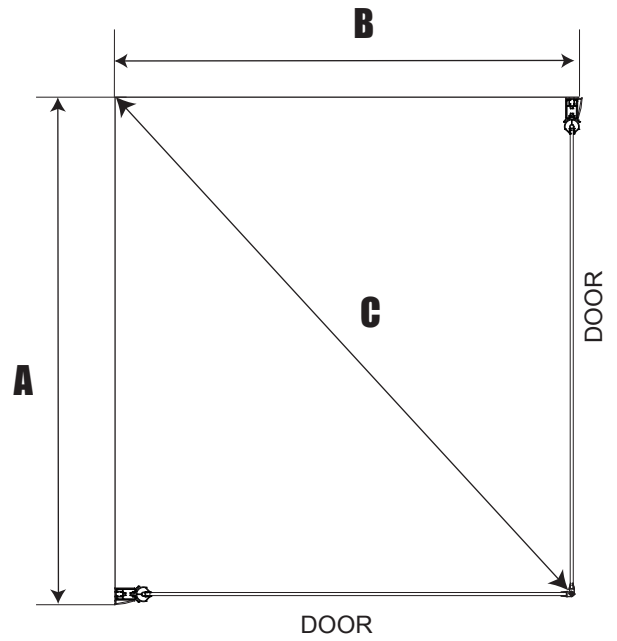

Tools Needed:

Accessories Bags:

Exploded View :

Spare Part Art. No.

Drawing No.	Spare Part Art. No.	Package Name	Description	Unit
1	9140-A	Screw bag for 2 doors	ST4x35mm screw with covers	pc
2			ST4x10mm screws for wall profile	pc
3			Wall plugs	pc
4			3.2mm Drill bit	pc
5	9140-H	Hinge set	Hinge set - upper	set
6			Hinge set - lower	set
7	9140-B	Bottom gasket	Bottom gasket	pc
8	9149-A	Magnetic gasket	For 6mm door	pc
9	9149-B	Magnetic gasket	For 8mm door	pc
10	9149-C	Frost C Handle	Handle set - cc256mm	set
11	9149-D	Frost C Wall profile	Wall profile (H:2022mm) - matt silver	pc
12	2220	Complete Door	Frost C - 70cm	pc
	2221		Frost C - 80cm	pc
	2222		Frost C - 90cm	pc

A

Model	A	B	C
700x700	690 - 710mm	690 - 710mm	940 - 970mm
700x800	690 - 710mm	790 - 810mm	1015 - 1045mm
700x900	690 - 710mm	890 - 910mm	1090 - 1120mm
800x700	790 - 810mm	690 - 710mm	1015 - 1045mm
800x800	790 - 810mm	790 - 810mm	1080 - 1110mm
800x900	790 - 810mm	890 - 910mm	1155 - 1185mm
900x700	890 - 910mm	690 - 710mm	1090 - 1120mm
900x800	890 - 910mm	790 - 810mm	1155 - 1185mm
900x900	890 - 910mm	890 - 910mm	1220 - 1250mm

13

B

Model	A	B	C
700x700	705 - 685mm	730 - 740mm	975 - 990mm
700x800	705 - 685mm	830 - 840mm	1050 - 1065mm
700x900	705 - 685mm	930 - 940mm	1125 - 1140mm
800x700	805 - 785mm	730 - 740mm	1045 - 1060mm
800x800	805 - 785mm	830 - 840mm	1115 - 1130mm
800x900	805 - 785mm	930 - 940mm	1190 - 1205mm
900x700	905 - 885mm	730 - 740mm	1120 - 1135mm
900x800	905 - 885mm	830 - 840mm	1185 - 1200mm
900x900	905 - 885mm	930 - 940mm	1255 - 1270mm