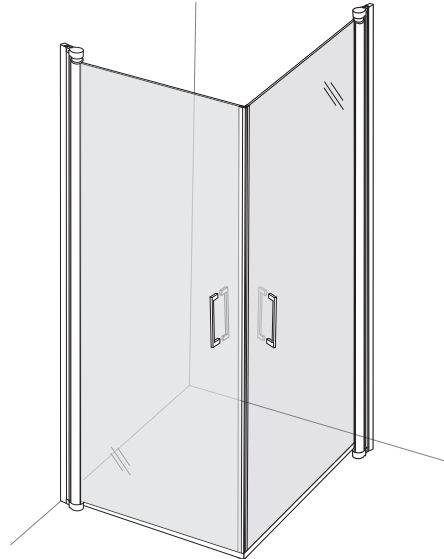

Tools Needed:

Accessories Bags:

Exploded View :

Spare Part Art. No.

Drawing No.	Spare Part Art. No.	Package Name	Description	Unit
1	9140-A	Screw bag for 2 doors	ST4x35mm screw with covers	pc
2			ST4x10mm screws for wall profile	pc
3			Wall plugs	pc
4			3.2mm Drill bit	pc
5	9140-H	Hinge set	Hinge set - upper	set
6			Hinge set - lower	set
7	9140-B	Bottom gasket	Bottom gasket	pc
8	9149-A	Magnetic gasket	For 6mm door	pc
9	9149-B	Magnetic gasket	For 8mm door	pc
10	9149-C	Frost C Handle	Handle set - cc256mm	set
11	9149-D	Frost C Wall profile	Wall profile (H:2022mm) - matt silver	pc
12	2220	Complete Door	Frost C - 70cm	pc
	2221		Frost C - 80cm	pc
	2222		Frost C - 90cm	pc

A

Model	A	B	C
700x700	690 - 710mm	690 - 710mm	940 - 970mm
700x800	690 - 710mm	790 - 810mm	1015 - 1045mm
700x900	690 - 710mm	890 - 910mm	1090 - 1120mm
800x700	790 - 810mm	690 - 710mm	1015 - 1045mm
800x800	790 - 810mm	790 - 810mm	1080 - 1110mm
800x900	790 - 810mm	890 - 910mm	1155 - 1185mm
900x700	890 - 910mm	690 - 710mm	1090 - 1120mm
900x800	890 - 910mm	790 - 810mm	1155 - 1185mm
900x900	890 - 910mm	890 - 910mm	1220 - 1250mm

5

6

7

8

9

10

11

12

13

B

Model	A	B	C
700x700	705 - 685mm	730 - 740mm	975 - 990mm
700x800	705 - 685mm	830 - 840mm	1050 - 1065mm
700x900	705 - 685mm	930 - 940mm	1125 - 1140mm
800x700	805 - 785mm	730 - 740mm	1045 - 1060mm
800x800	805 - 785mm	830 - 840mm	1115 - 1130mm
800x900	805 - 785mm	930 - 940mm	1190 - 1205mm
900x700	905 - 885mm	730 - 740mm	1120 - 1135mm
900x800	905 - 885mm	830 - 840mm	1185 - 1200mm
900x900	905 - 885mm	930 - 940mm	1255 - 1270mm