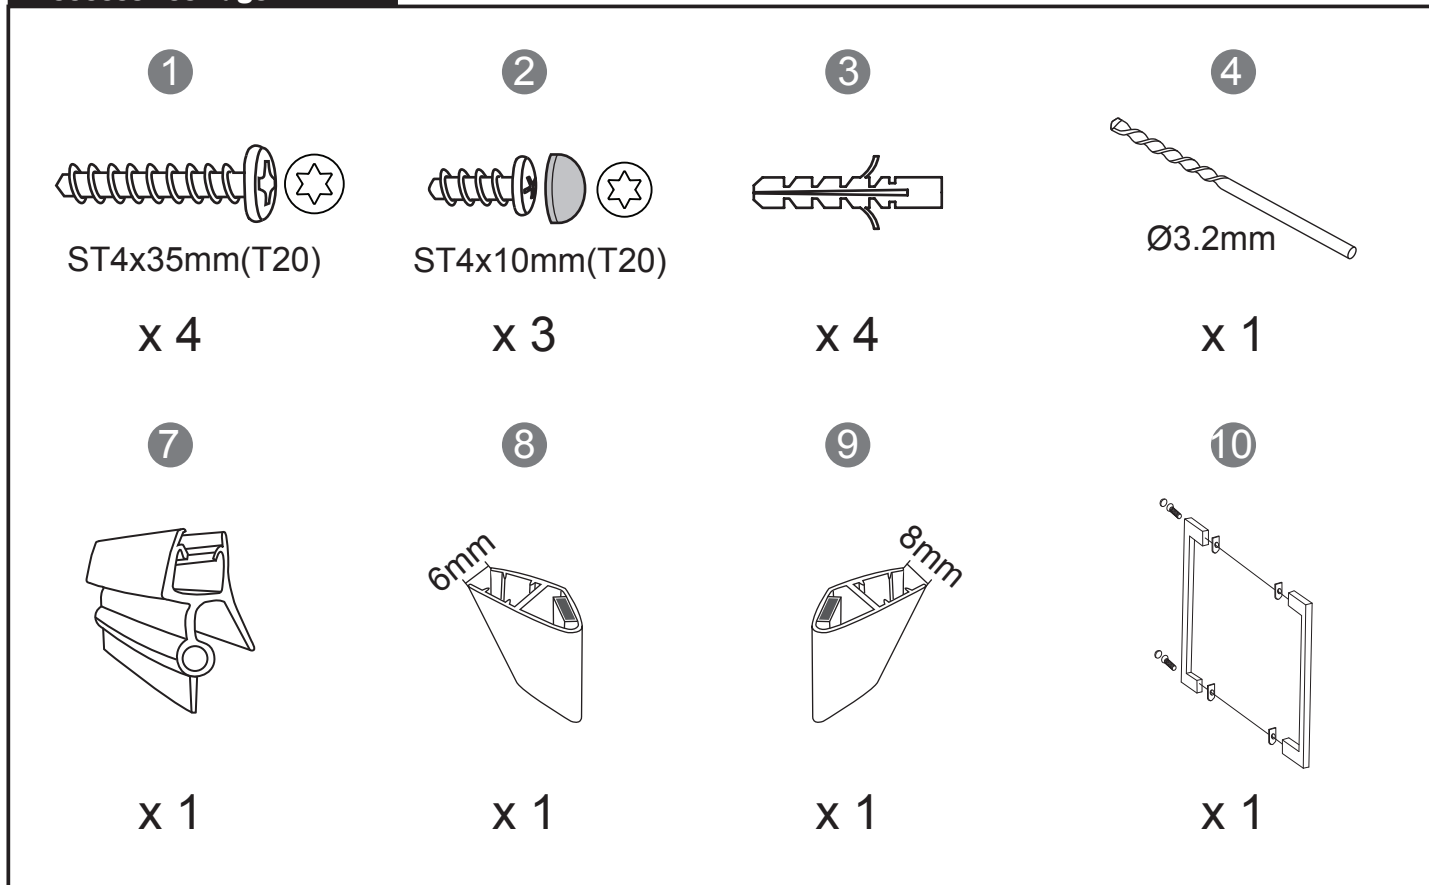

NORO®

FROST CONCEPT

FROST C

Getting Start:

	<p>This product fulfils the EN14428 standard</p>		<p>Goggles are recommended to protect the eyes</p>
	<p>All glass used are tempered security glass</p>		<p>Caution: Always Handle Glass With Care! Always protect the edges and corners of the glass when assembling.</p>
	<p>2 people are recommended to assemble this shower enclosure</p>		<p>Gloves are recommended to prevent slippery on glass</p>

Tools Needed:

Accessories Bags:

Exploded View :

Spare Part Art. No.

Drawing No.	Spare Part Art. No.	Package Name	Description	Unit
1	9140-A	Screw bag for 2 doors	ST4x35mm screw with covers	pc
2			ST4x10mm screws for wall profile	pc
3			Wall plugs	pc
4			3.2mm Drill bit	pc
5	9140-H	Hinge set	Hinge set - upper	set
6			Hinge set - lower	set
7	9140-B	Bottom gasket	Bottom gasket	pc
8	9149-A	Magnetic gasket	For 6mm door	pc
9	9149-B	Magnetic gasket	For 8mm door	pc
10	9149-C	Frost C Handle	Handle set - cc256mm	set
11	9149-D	Frost C Wall profile	Wall profile (H:2022mm) - matt silver	pc
12	2220	Complete Door	Frost C - 70cm	pc
	2221		Frost C - 80cm	pc
	2222		Frost C - 90cm	pc

A

Model	A	B	C
700x700	690 - 710mm	690 - 710mm	940 - 970mm
700x800	690 - 710mm	790 - 810mm	1015 - 1045mm
700x900	690 - 710mm	890 - 910mm	1090 - 1120mm
800x700	790 - 810mm	690 - 710mm	1015 - 1045mm
800x800	790 - 810mm	790 - 810mm	1080 - 1110mm
800x900	790 - 810mm	890 - 910mm	1155 - 1185mm
900x700	890 - 910mm	690 - 710mm	1090 - 1120mm
900x800	890 - 910mm	790 - 810mm	1155 - 1185mm
900x900	890 - 910mm	890 - 910mm	1220 - 1250mm

13

B

Model	A	B	C
700x700	705 - 685mm	730 - 740mm	975 - 990mm
700x800	705 - 685mm	830 - 840mm	1050 - 1065mm
700x900	705 - 685mm	930 - 940mm	1125 - 1140mm
800x700	805 - 785mm	730 - 740mm	1045 - 1060mm
800x800	805 - 785mm	830 - 840mm	1115 - 1130mm
800x900	805 - 785mm	930 - 940mm	1190 - 1205mm
900x700	905 - 885mm	730 - 740mm	1120 - 1135mm
900x800	905 - 885mm	830 - 840mm	1185 - 1200mm
900x900	905 - 885mm	930 - 940mm	1255 - 1270mm