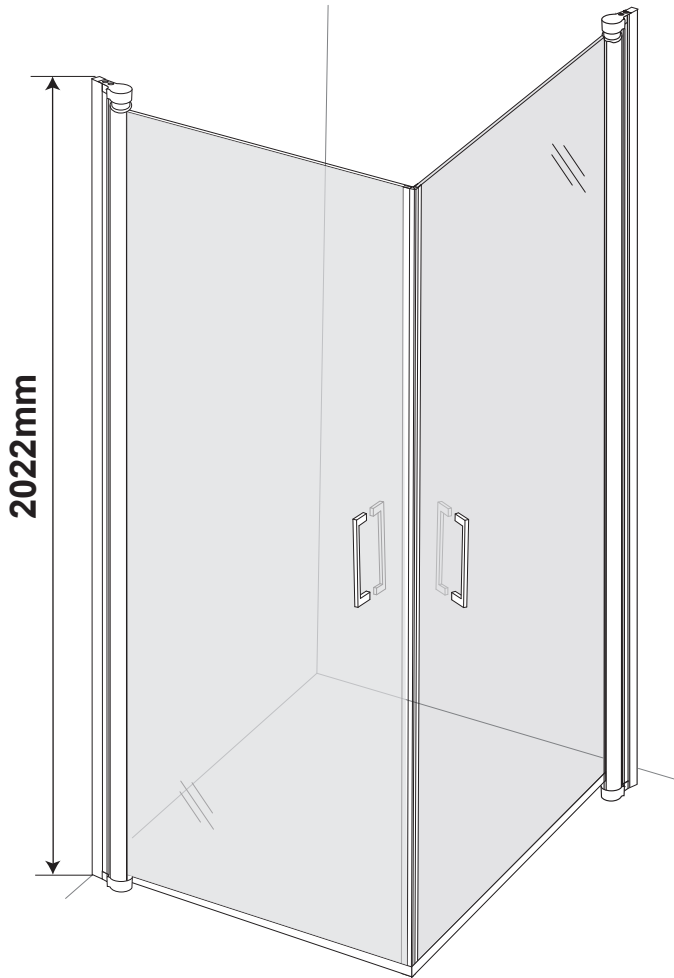

NORO®

FROST CONCEPT

FROST C

Getting Start:

	<p>This product fulfils the EN14428 standard</p>		<p>Goggles are recommended to protect the eyes</p>
	<p>All glass used are tempered security glass</p>		<p>Caution: Always Handle Glass With Care! Always protect the edges and corners of the glass when assembling.</p>
	<p>2 people are recommended to assemble this shower enclosure</p>		<p>Gloves are recommended to prevent slippery on glass</p>

Tools Needed:

Accessories Bags:

Exploded View :

Spare Part Art. No.

Drawing No.	Spare Part Art. No.	Package Name	Description	Unit
1	9140-A	Screw bag for 2 doors	ST4x35mm screw with covers	pc
2			ST4x10mm screws for wall profile	pc
3			Wall plugs	pc
4			3.2mm Drill bit	pc
5	9140-H	Hinge set	Hinge set - upper	set
6			Hinge set - lower	set
7	9140-B	Bottom gasket	Bottom gasket	pc
8	9149-A	Magnetic gasket	For 6mm door	pc
9	9149-B	Magnetic gasket	For 8mm door	pc
10	9149-C	Frost C Handle	Handle set - cc256mm	set
11	9149-D	Frost C Wall profile	Wall profile (H:2022mm) - matt silver	pc
12	2220	Complete Door	Frost C - 70cm	pc
	2221		Frost C - 80cm	pc
	2222		Frost C - 90cm	pc

A

Model	A	B	C
700x700	690 - 710mm	690 - 710mm	940 - 970mm
700x800	690 - 710mm	790 - 810mm	1015 - 1045mm
700x900	690 - 710mm	890 - 910mm	1090 - 1120mm
800x700	790 - 810mm	690 - 710mm	1015 - 1045mm
800x800	790 - 810mm	790 - 810mm	1080 - 1110mm
800x900	790 - 810mm	890 - 910mm	1155 - 1185mm
900x700	890 - 910mm	690 - 710mm	1090 - 1120mm
900x800	890 - 910mm	790 - 810mm	1155 - 1185mm
900x900	890 - 910mm	890 - 910mm	1220 - 1250mm

13

B

Model	A	B	C
700x700	705 - 685mm	730 - 740mm	975 - 990mm
700x800	705 - 685mm	830 - 840mm	1050 - 1065mm
700x900	705 - 685mm	930 - 940mm	1125 - 1140mm
800x700	805 - 785mm	730 - 740mm	1045 - 1060mm
800x800	805 - 785mm	830 - 840mm	1115 - 1130mm
800x900	805 - 785mm	930 - 940mm	1190 - 1205mm
900x700	905 - 885mm	730 - 740mm	1120 - 1135mm
900x800	905 - 885mm	830 - 840mm	1185 - 1200mm
900x900	905 - 885mm	930 - 940mm	1255 - 1270mm