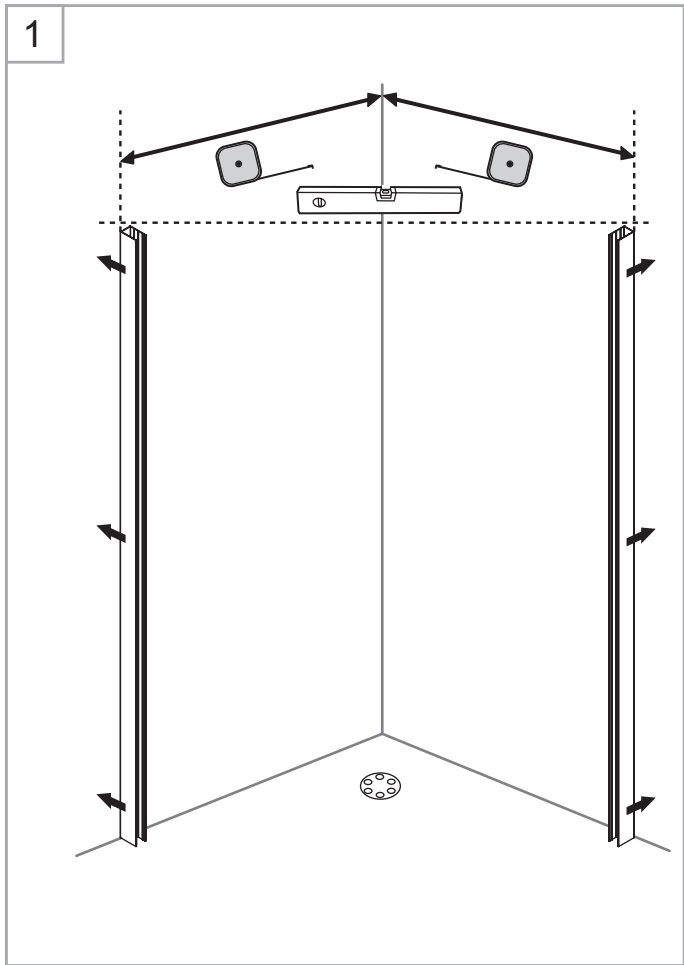

Tools Needed:

Accessories Bags:

Exploded View :

Spare Part Art. No.

Drawing No.	Spare Part Art. No.	Package Name	Description	Unit
1	9140-A	Screw bag for 2 doors	ST4x35mm screw with covers	pc
2			ST4x10mm screws for wall profile	pc
3			Wall plugs	pc
4			3.2mm Drill bit	pc
5	9140-H	Hinge set	Hinge set - upper	set
6			Hinge set - lower	set
7	9140-B	Bottom gasket	Bottom gasket	pc
8	9149-A	Magnetic gasket	For 6mm door	pc
9	9149-B	Magnetic gasket	For 8mm door	pc
10	9149-C	Frost C Handle	Handle set - cc256mm	set
11	9149-D	Frost C Wall profile	Wall profile (H:2022mm) - matt silver	pc
12	2220	Complete Door	Frost C - 70cm	pc
	2221		Frost C - 80cm	pc
	2222		Frost C - 90cm	pc

A

Model	A	B	C
700x700	690 - 710mm	690 - 710mm	940 - 970mm
700x800	690 - 710mm	790 - 810mm	1015 - 1045mm
700x900	690 - 710mm	890 - 910mm	1090 - 1120mm
800x700	790 - 810mm	690 - 710mm	1015 - 1045mm
800x800	790 - 810mm	790 - 810mm	1080 - 1110mm
800x900	790 - 810mm	890 - 910mm	1155 - 1185mm
900x700	890 - 910mm	690 - 710mm	1090 - 1120mm
900x800	890 - 910mm	790 - 810mm	1155 - 1185mm
900x900	890 - 910mm	890 - 910mm	1220 - 1250mm

13

B

Model	A	B	C
700x700	705 - 685mm	730 - 740mm	975 - 990mm
700x800	705 - 685mm	830 - 840mm	1050 - 1065mm
700x900	705 - 685mm	930 - 940mm	1125 - 1140mm
800x700	805 - 785mm	730 - 740mm	1045 - 1060mm
800x800	805 - 785mm	830 - 840mm	1115 - 1130mm
800x900	805 - 785mm	930 - 940mm	1190 - 1205mm
900x700	905 - 885mm	730 - 740mm	1120 - 1135mm
900x800	905 - 885mm	830 - 840mm	1185 - 1200mm
900x900	905 - 885mm	930 - 940mm	1255 - 1270mm