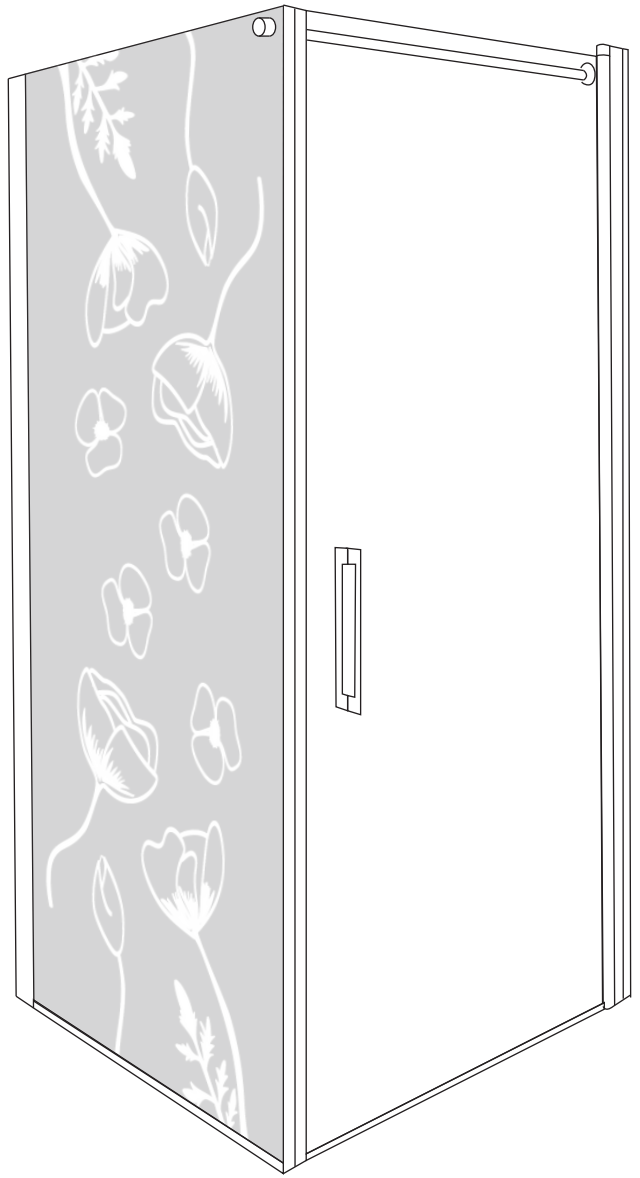

NORO®

FROST CONCEPT

FROST C

Getting Start:

	<p>This product fulfils the EN14428 standard</p>		<p>Goggles are recommended to protect the eyes</p>
	<p>All glass used are tempered security glass</p>		<p>Caution: Always Handle Glass With Care! Always protect the edges and corners of the glass when assembling.</p>
	<p>2 people are recommended to assemble this shower enclosure</p>		<p>Gloves are recommended to prevent slippery on glass</p>

Tools Needed:

Accessories Bags:

Exploded View :

Spare Part Art. No.

Drawing No.	Spare Part Art. No.	Package Name	Description	Unit
1	9140-A	Screw bag for 2 doors	ST4x35mm screw with covers	pc
2			ST4x10mm screws for wall profile	pc
3			Wall plugs	pc
4			3.2mm Drill bit	pc
5	9140-H	Hinge set	Hinge set - upper	set
6			Hinge set - lower	set
7	9140-B	Bottom gasket	Bottom gasket	pc
8	9149-A	Magnetic gasket	For 6mm door	pc
9	9149-B	Magnetic gasket	For 8mm door	pc
10	9149-C	Frost C Handle	Handle set - cc256mm	set
11	9149-D	Frost C Wall profile	Wall profile (H:2022mm) - matt silver	pc
12	2220	Complete Door	Frost C - 70cm	pc
	2221		Frost C - 80cm	pc
	2222		Frost C - 90cm	pc

A

Model	A	B	C
700x700	690 - 710mm	690 - 710mm	940 - 970mm
700x800	690 - 710mm	790 - 810mm	1015 - 1045mm
700x900	690 - 710mm	890 - 910mm	1090 - 1120mm
800x700	790 - 810mm	690 - 710mm	1015 - 1045mm
800x800	790 - 810mm	790 - 810mm	1080 - 1110mm
800x900	790 - 810mm	890 - 910mm	1155 - 1185mm
900x700	890 - 910mm	690 - 710mm	1090 - 1120mm
900x800	890 - 910mm	790 - 810mm	1155 - 1185mm
900x900	890 - 910mm	890 - 910mm	1220 - 1250mm