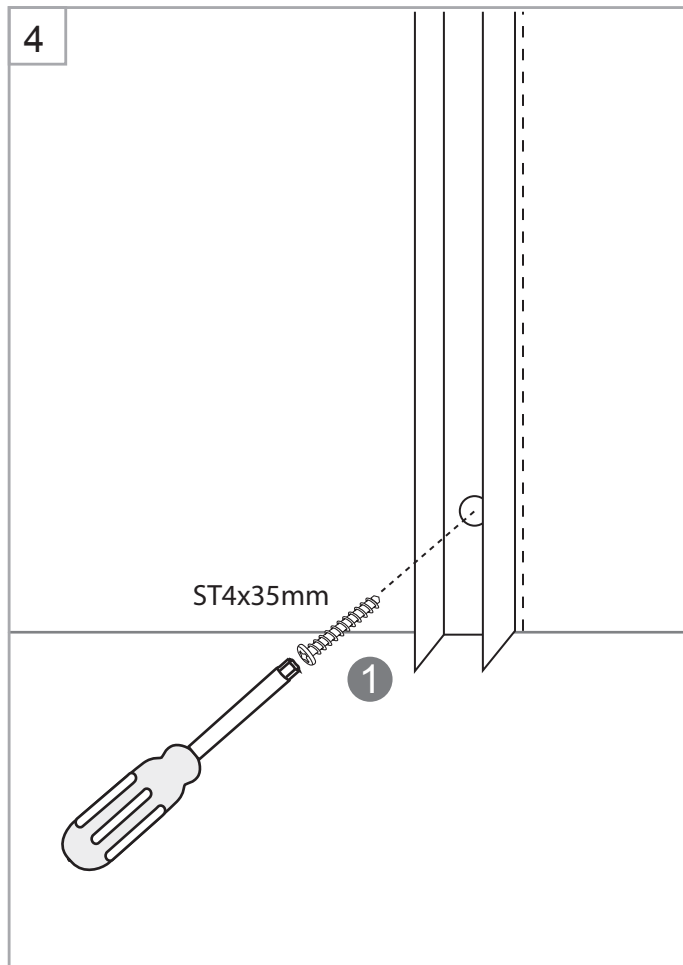

Tools Needed:

Accessories Bags:

Exploded View :

Spare Part Art. No.

Drawing No.	Spare Part Art. No.	Package Name	Description	Unit
1	9140-A	Screw bag for 2 doors	ST4x35mm screw with covers	pc
2			ST4x10mm screws for wall profile	pc
3			Wall plugs	pc
4			3.2mm Drill bit	pc
5	9140-H	Hinge set	Hinge set - upper	set
6			Hinge set - lower	set
7	9140-B	Bottom gasket	Bottom gasket	pc
8	9149-A	Magnetic gasket	For 6mm door	pc
9	9149-B	Magnetic gasket	For 8mm door	pc
10	9149-C	Frost C Handle	Handle set - cc256mm	set
11	9149-D	Frost C Wall profile	Wall profile (H:2022mm) - matt silver	pc
12	2220	Complete Door	Frost C - 70cm	pc
	2221		Frost C - 80cm	pc
	2222		Frost C - 90cm	pc

A

Model	A	B	C
700x700	690 - 710mm	690 - 710mm	940 - 970mm
700x800	690 - 710mm	790 - 810mm	1015 - 1045mm
700x900	690 - 710mm	890 - 910mm	1090 - 1120mm
800x700	790 - 810mm	690 - 710mm	1015 - 1045mm
800x800	790 - 810mm	790 - 810mm	1080 - 1110mm
800x900	790 - 810mm	890 - 910mm	1155 - 1185mm
900x700	890 - 910mm	690 - 710mm	1090 - 1120mm
900x800	890 - 910mm	790 - 810mm	1155 - 1185mm
900x900	890 - 910mm	890 - 910mm	1220 - 1250mm

13

B

Model	A	B	C
700x700	705 - 685mm	730 - 740mm	975 - 990mm
700x800	705 - 685mm	830 - 840mm	1050 - 1065mm
700x900	705 - 685mm	930 - 940mm	1125 - 1140mm
800x700	805 - 785mm	730 - 740mm	1045 - 1060mm
800x800	805 - 785mm	830 - 840mm	1115 - 1130mm
800x900	805 - 785mm	930 - 940mm	1190 - 1205mm
900x700	905 - 885mm	730 - 740mm	1120 - 1135mm
900x800	905 - 885mm	830 - 840mm	1185 - 1200mm
900x900	905 - 885mm	930 - 940mm	1255 - 1270mm