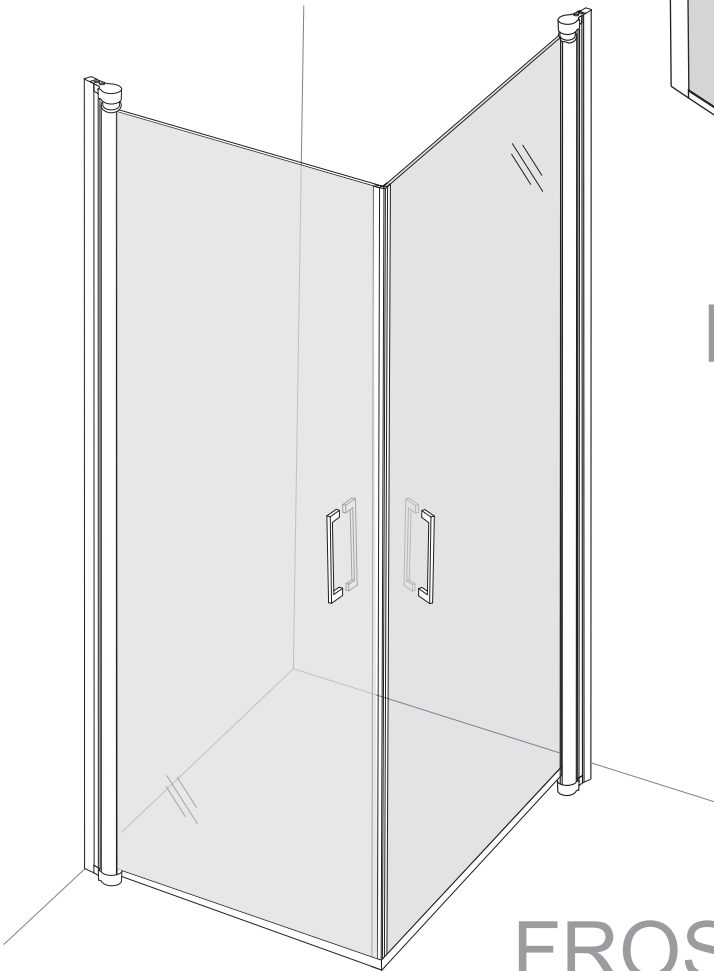

NORO®

FROST CONCEPT

FROST C

Getting Start:

	<p>This product fulfils the EN14428 standard</p>		<p>Goggles are recommended to protect the eyes</p>
	<p>All glass used are tempered security glass</p>		<p>Caution: Always Handle Glass With Care! Always protect the edges and corners of the glass when assembling.</p>
	<p>2 people are recommended to assemble this shower enclosure</p>		<p>Gloves are recommended to prevent slippery on glass</p>

Tools Needed:

Accessories Bags:

Exploded View :

Spare Part Art. No.

Drawing No.	Spare Part Art. No.	Package Name	Description	Unit
1	9140-A	Screw bag for 2 doors	ST4x35mm screw with covers	pc
2			ST4x10mm screws for wall profile	pc
3			Wall plugs	pc
4			3.2mm Drill bit	pc
5	9140-H	Hinge set	Hinge set - upper	set
6			Hinge set - lower	set
7	9140-B	Bottom gasket	Bottom gasket	pc
8	9149-A	Magnetic gasket	For 6mm door	pc
9	9149-B	Magnetic gasket	For 8mm door	pc
10	9149-C	Frost C Handle	Handle set - cc256mm	set
11	9149-D	Frost C Wall profile	Wall profile (H:2022mm) - matt silver	pc
12	2220	Complete Door	Frost C - 70cm	pc
	2221		Frost C - 80cm	pc
	2222		Frost C - 90cm	pc

A

Model	A	B	C
700x700	690 - 710mm	690 - 710mm	940 - 970mm
700x800	690 - 710mm	790 - 810mm	1015 - 1045mm
700x900	690 - 710mm	890 - 910mm	1090 - 1120mm
800x700	790 - 810mm	690 - 710mm	1015 - 1045mm
800x800	790 - 810mm	790 - 810mm	1080 - 1110mm
800x900	790 - 810mm	890 - 910mm	1155 - 1185mm
900x700	890 - 910mm	690 - 710mm	1090 - 1120mm
900x800	890 - 910mm	790 - 810mm	1155 - 1185mm
900x900	890 - 910mm	890 - 910mm	1220 - 1250mm

13

B

Model	A	B	C
700x700	705 - 685mm	730 - 740mm	975 - 990mm
700x800	705 - 685mm	830 - 840mm	1050 - 1065mm
700x900	705 - 685mm	930 - 940mm	1125 - 1140mm
800x700	805 - 785mm	730 - 740mm	1045 - 1060mm
800x800	805 - 785mm	830 - 840mm	1115 - 1130mm
800x900	805 - 785mm	930 - 940mm	1190 - 1205mm
900x700	905 - 885mm	730 - 740mm	1120 - 1135mm
900x800	905 - 885mm	830 - 840mm	1185 - 1200mm
900x900	905 - 885mm	930 - 940mm	1255 - 1270mm