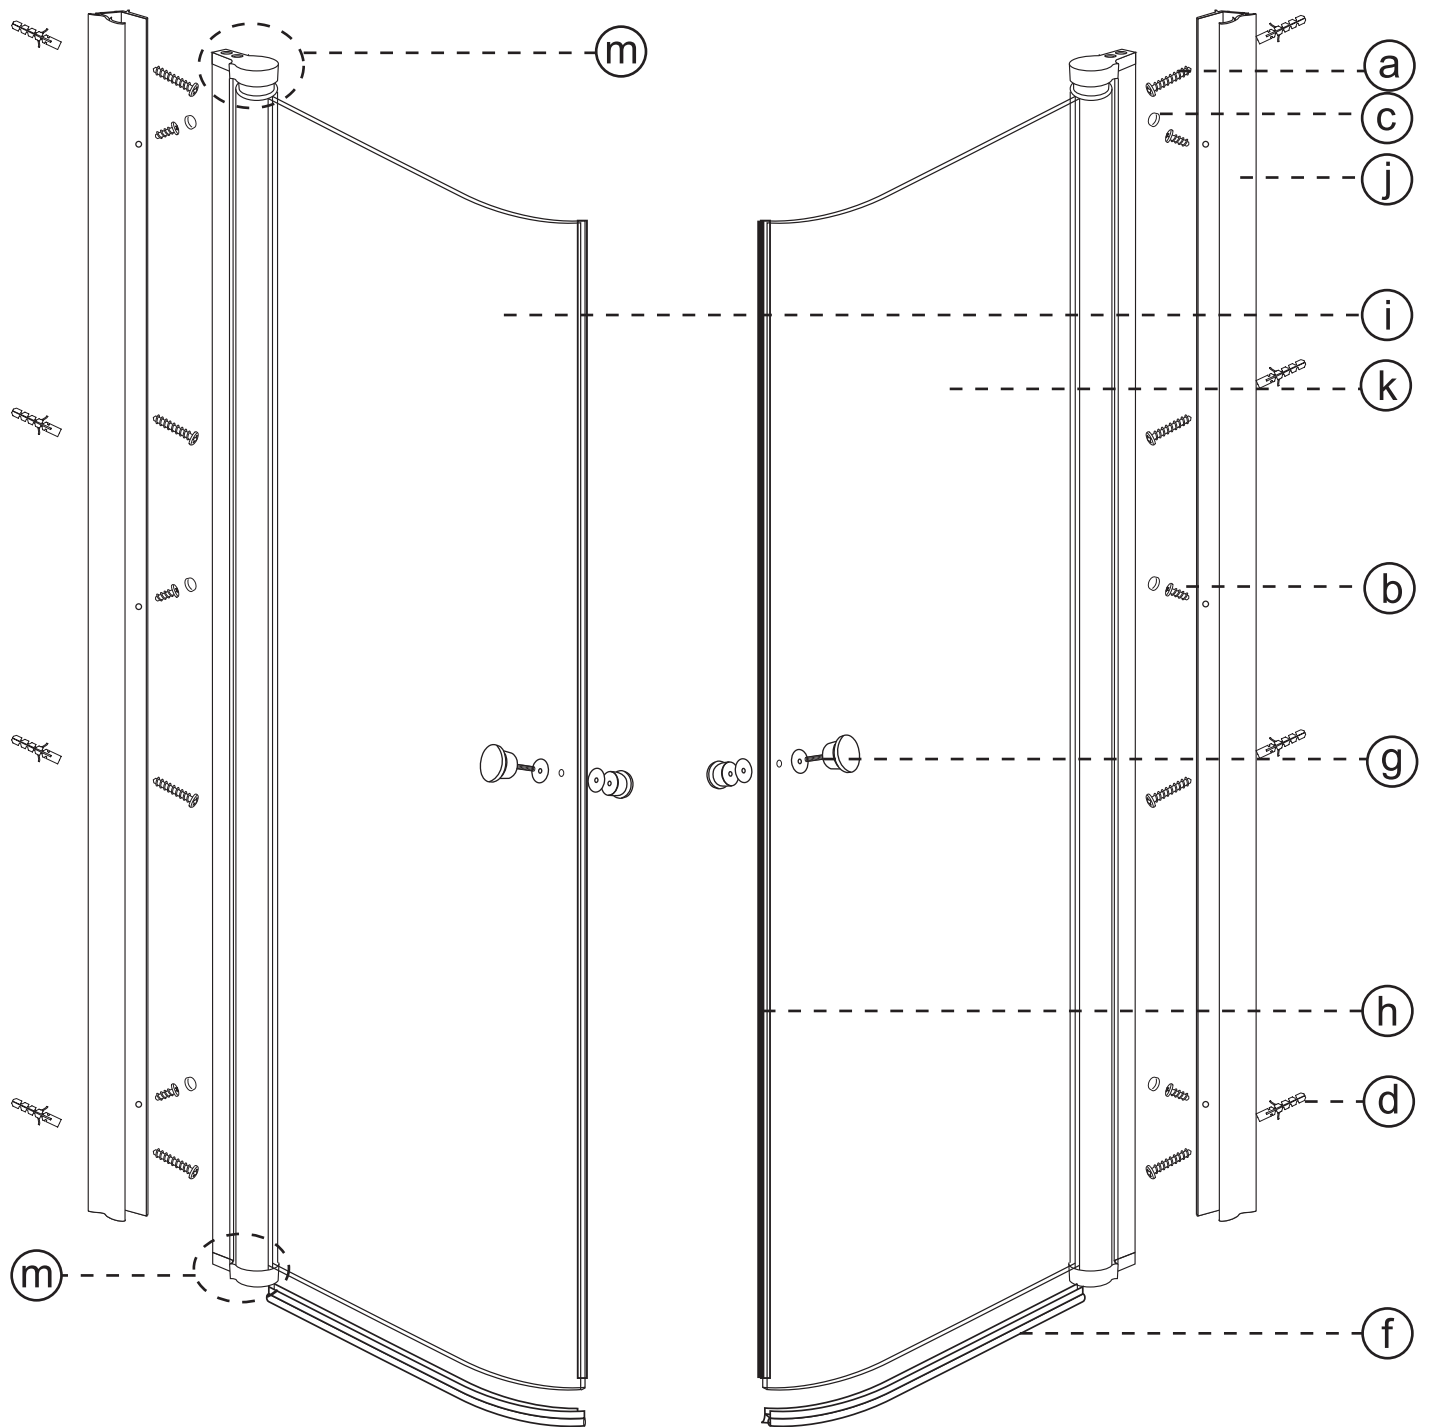

NORO

FIX R

Getting Start:

	<p>This product fulfils the EN14428 standard</p>		<p>Googles are recommended to protect the eyes</p>
	<p>All glass used are tempered security glass</p>		<p>Caution: Always Handle Glass With Care! Always protect the edges and corners of the glass when assembling.</p>
	<p>2 people are recommended to assemble this shower enclosure</p>		<p>Gloves are recommended to prevent slippery on glass</p>

Tools Needed:

Accessories Bags:

Measurement:

Model	A	B	C	D	E
90x90	900mm	900mm	1036mm	284mm	R402mm
80x80	800mm	800mm	895mm	184mm	R402mm

Exploded View:

Drawing Nr.	Art Nr.	Description	Unit
a	9140-A	ST4x35mm screw	pc
b		ST4x10mm screw	pc
c		Screw cover	pc
d		Plastic plugs	pc
e		3.2 drill bit	pc
f	9140-B	ICE and FIX bottom gasket	set
g	9210-A	Handle set	set
h	9210-B	FIX PVC magnetic gasket	set
i	9210-C	FIX R left door with hinge profiles	pc
j	9210-D	FIX wall profile (2.0m)	pc
k	9210-E	FIX R right door with hinge profiles	pc
m	9140-H	ICE and FIX hinge set	set