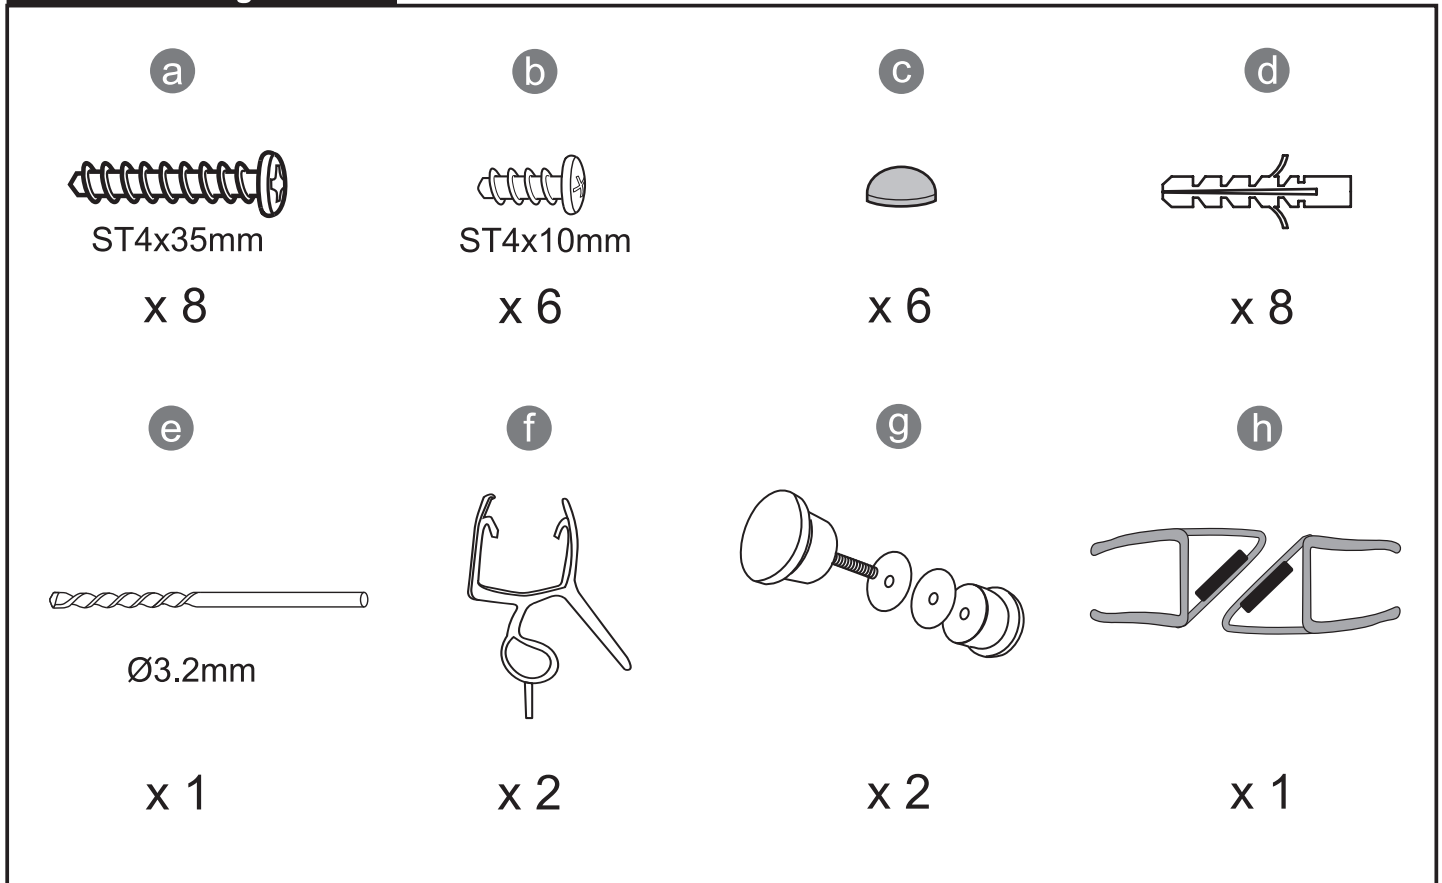

NORO

FIX R

Getting Start:

	<p>This product fulfils the EN14428 standard</p>		<p>Googles are recommended to protect the eyes</p>
	<p>All glass used are tempered security glass</p>		<p>Caution: Always Handle Glass With Care! Always protect the edges and corners of the glass when assembling.</p>
	<p>2 people are recommended to assemble this shower enclosure</p>		<p>Gloves are recommended to prevent slippery on glass</p>

Tools Needed:

Accessories Bags:

Measurement:

Model	A	B	C	D	E
90x90	900mm	900mm	1036mm	284mm	R402mm
80x80	800mm	800mm	895mm	184mm	R402mm

Exploded View:

Drawing Nr.	Art Nr.	Description	Unit
a	9140-A	ST4x35mm screw	pc
b		ST4x10mm screw	pc
c		Screw cover	pc
d		Plastic plugs	pc
e		3.2 drill bit	pc
f	9140-B	ICE and FIX bottom gasket	set
g	9210-A	Handle set	set
h	9210-B	FIX PVC magnetic gasket	set
i	9210-C	FIX R left door with hinge profiles	pc
j	9210-D	FIX wall profile (2.0m)	pc
k	9210-E	FIX R right door with hinge profiles	pc
m	9140-H	ICE and FIX hinge set	set