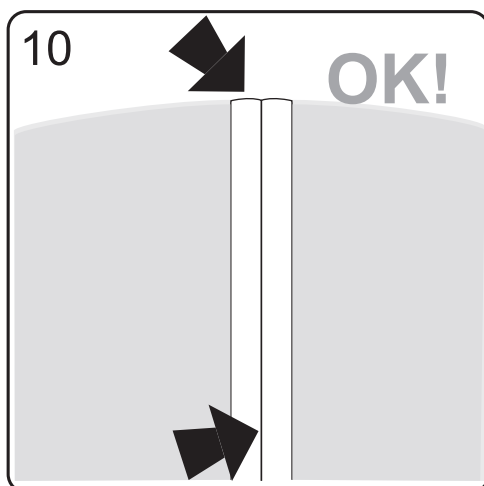

NORO

FIX R

Getting Start:

	<p>This product fulfils the EN14428 standard</p>		<p>Googles are recommended to protect the eyes</p>
	<p>All glass used are tempered security glass</p>		<p>Caution: Always Handle Glass With Care! Always protect the edges and corners of the glass when assembling.</p>
	<p>2 people are recommended to assemble this shower enclosure</p>		<p>Gloves are recommended to prevent slippery on glass</p>

Tools Needed:

Accessories Bags:

Measurement:

Model	A	B	C	D	E
90x90	900mm	900mm	1036mm	284mm	R402mm
80x80	800mm	800mm	895mm	184mm	R402mm

Exploded View:

Drawing Nr.	Art Nr.	Description	Unit
a	9140-A	ST4x35mm screw	pc
b		ST4x10mm screw	pc
c		Screw cover	pc
d		Plastic plugs	pc
e		3.2 drill bit	pc
f	9140-B	ICE and FIX bottom gasket	set
g	9210-A	Handle set	set
h	9210-B	FIX PVC magnetic gasket	set
i	9210-C	FIX R left door with hinge profiles	pc
j	9210-D	FIX wall profile (2.0m)	pc
k	9210-E	FIX R right door with hinge profiles	pc
m	9140-H	ICE and FIX hinge set	set