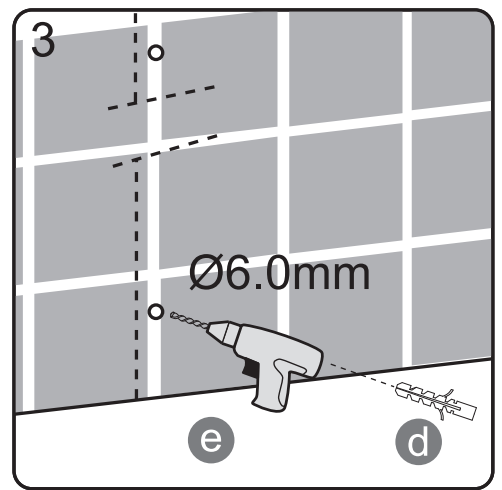

Tools Needed:

Accessories Bags:

Measurement:

Model	A	B	C	D	E
90x90	900mm	900mm	1036mm	284mm	R402mm
80x80	800mm	800mm	895mm	184mm	R402mm

Exploded View:

Drawing Nr.	Art Nr.	Description	Unit
a	9140-A	ST4x35mm screw	pc
b		ST4x10mm screw	pc
c		Screw cover	pc
d		Plastic plugs	pc
e		3.2 drill bit	pc
f	9140-B	ICE and FIX bottom gasket	set
g	9210-A	Handle set	set
h	9210-B	FIX PVC magnetic gasket	set
i	9210-C	FIX R left door with hinge profiles	pc
j	9210-D	FIX wall profile (2.0m)	pc
k	9210-E	FIX R right door with hinge profiles	pc
m	9140-H	ICE and FIX hinge set	set