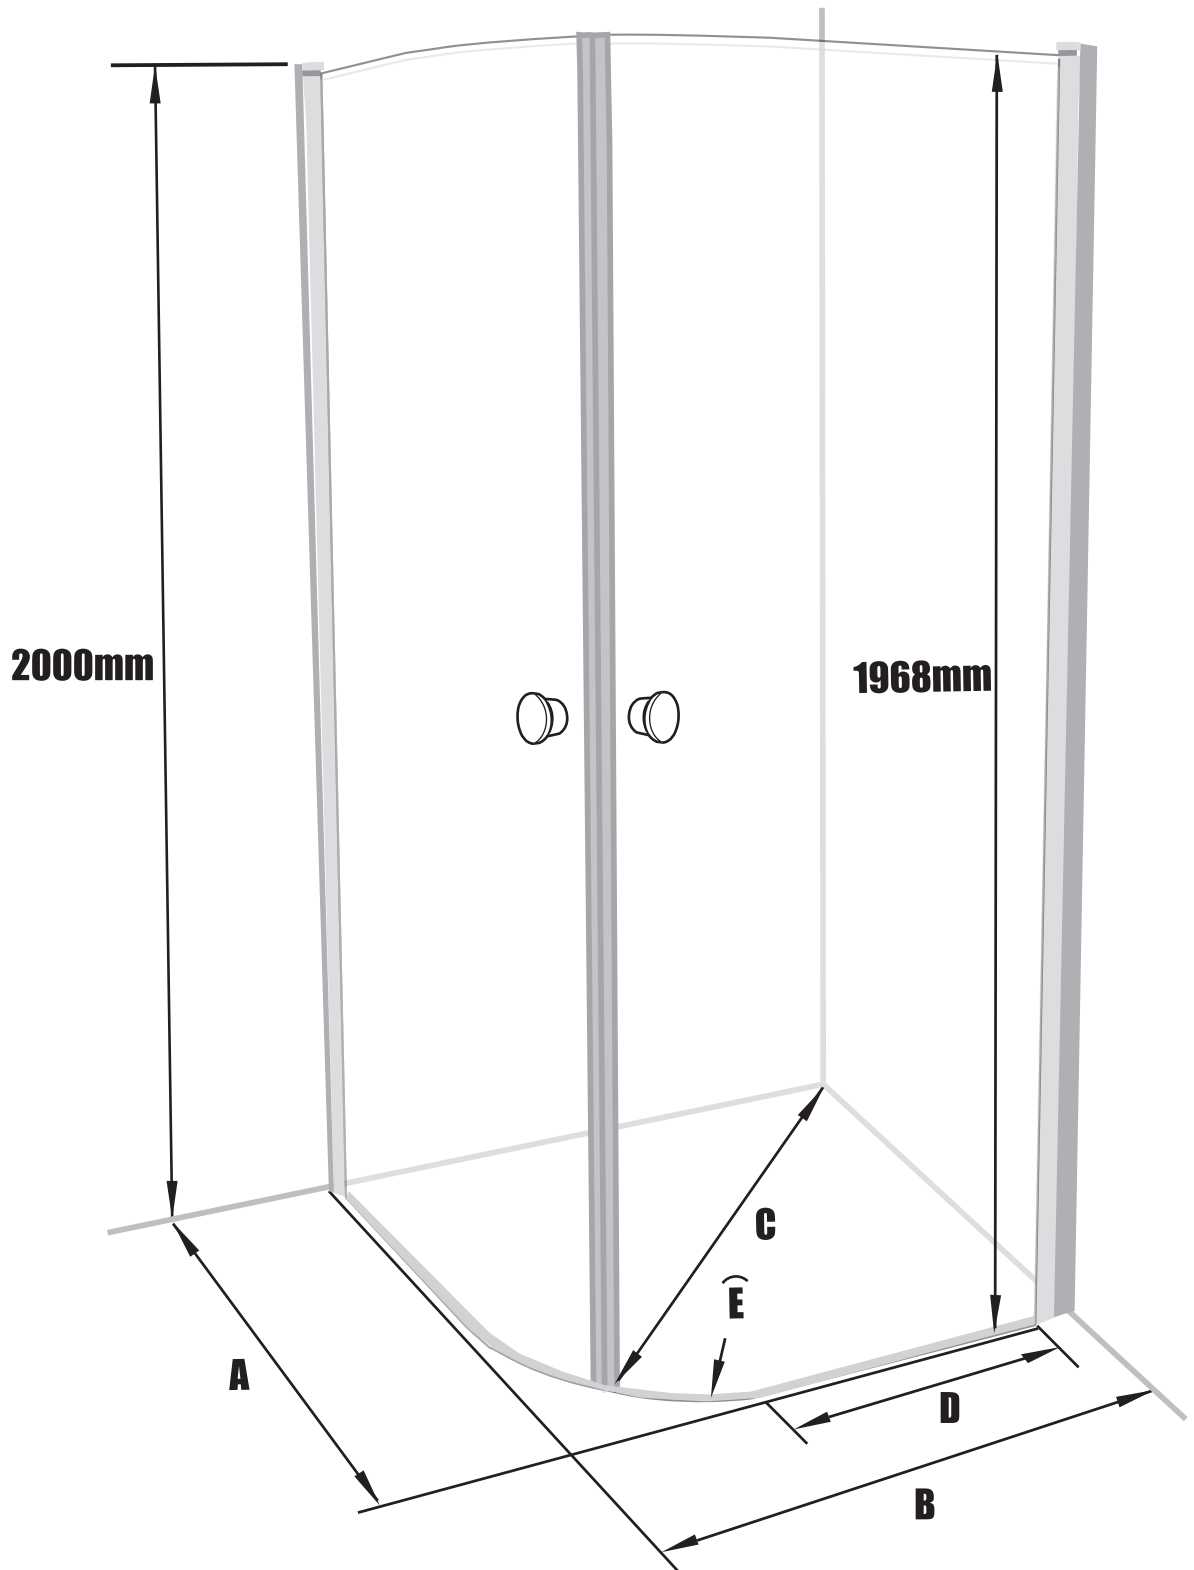

NORO

FIX R

Getting Start:

	<p>This product fulfils the EN14428 standard</p>		<p>Googles are recommended to protect the eyes</p>
	<p>All glass used are tempered security glass</p>		<p>Caution: Always Handle Glass With Care! Always protect the edges and corners of the glass when assembling.</p>
	<p>2 people are recommended to assemble this shower enclosure</p>		<p>Gloves are recommended to prevent slippery on glass</p>

Tools Needed:

Accessories Bags:

Measurement:

Model	A	B	C	D	E
90x90	900mm	900mm	1036mm	284mm	R402mm
80x80	800mm	800mm	895mm	184mm	R402mm

Exploded View:

Drawing Nr.	Art Nr.	Description	Unit
a	9140-A	ST4x35mm screw	pc
b		ST4x10mm screw	pc
c		Screw cover	pc
d		Plastic plugs	pc
e		3.2 drill bit	pc
f	9140-B	ICE and FIX bottom gasket	set
g	9210-A	Handle set	set
h	9210-B	FIX PVC magnetic gasket	set
i	9210-C	FIX R left door with hinge profiles	pc
j	9210-D	FIX wall profile (2.0m)	pc
k	9210-E	FIX R right door with hinge profiles	pc
m	9140-H	ICE and FIX hinge set	set