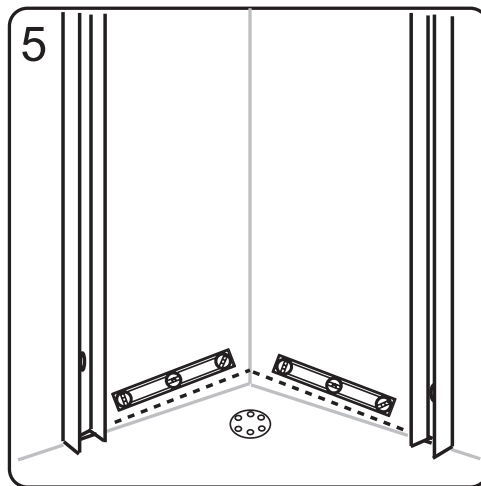

NORO

FIX R

Getting Start:

	<p>This product fulfils the EN14428 standard</p>		<p>Googles are recommended to protect the eyes</p>
	<p>All glass used are tempered security glass</p>		<p>Caution: Always Handle Glass With Care! Always protect the edges and corners of the glass when assembling.</p>
	<p>2 people are recommended to assemble this shower enclosure</p>		<p>Gloves are recommended to prevent slippery on glass</p>

Tools Needed:

Accessories Bags:

Measurement:

Model	A	B	C	D	E
90x90	900mm	900mm	1036mm	284mm	R402mm
80x80	800mm	800mm	895mm	184mm	R402mm

Exploded View:

Drawing Nr.	Art Nr.	Description	Unit
a	9140-A	ST4x35mm screw	pc
b		ST4x10mm screw	pc
c		Screw cover	pc
d		Plastic plugs	pc
e		3.2 drill bit	pc
f	9140-B	ICE and FIX bottom gasket	set
g	9210-A	Handle set	set
h	9210-B	FIX PVC magnetic gasket	set
i	9210-C	FIX R left door with hinge profiles	pc
j	9210-D	FIX wall profile (2.0m)	pc
k	9210-E	FIX R right door with hinge profiles	pc
m	9140-H	ICE and FIX hinge set	set