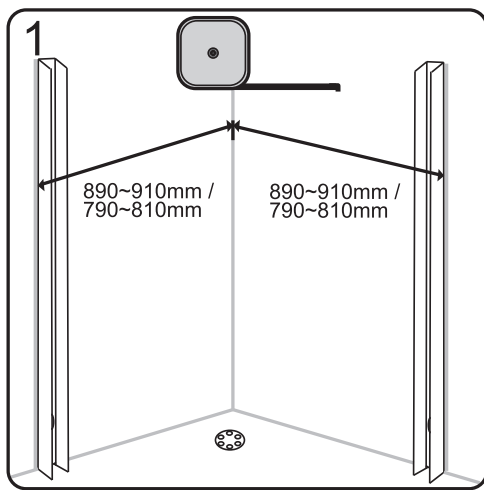

Tools Needed:

Accessories Bags:

Measurement:

Model	A	B	C	D	E
90x90	900mm	900mm	1036mm	284mm	R402mm
80x80	800mm	800mm	895mm	184mm	R402mm

Exploded View:

Drawing Nr.	Art Nr.	Description	Unit
a	9140-A	ST4x35mm screw	pc
b		ST4x10mm screw	pc
c		Screw cover	pc
d		Plastic plugs	pc
e		3.2 drill bit	pc
f	9140-B	ICE and FIX bottom gasket	set
g	9210-A	Handle set	set
h	9210-B	FIX PVC magnetic gasket	set
i	9210-C	FIX R left door with hinge profiles	pc
j	9210-D	FIX wall profile (2.0m)	pc
k	9210-E	FIX R right door with hinge profiles	pc
m	9140-H	ICE and FIX hinge set	set