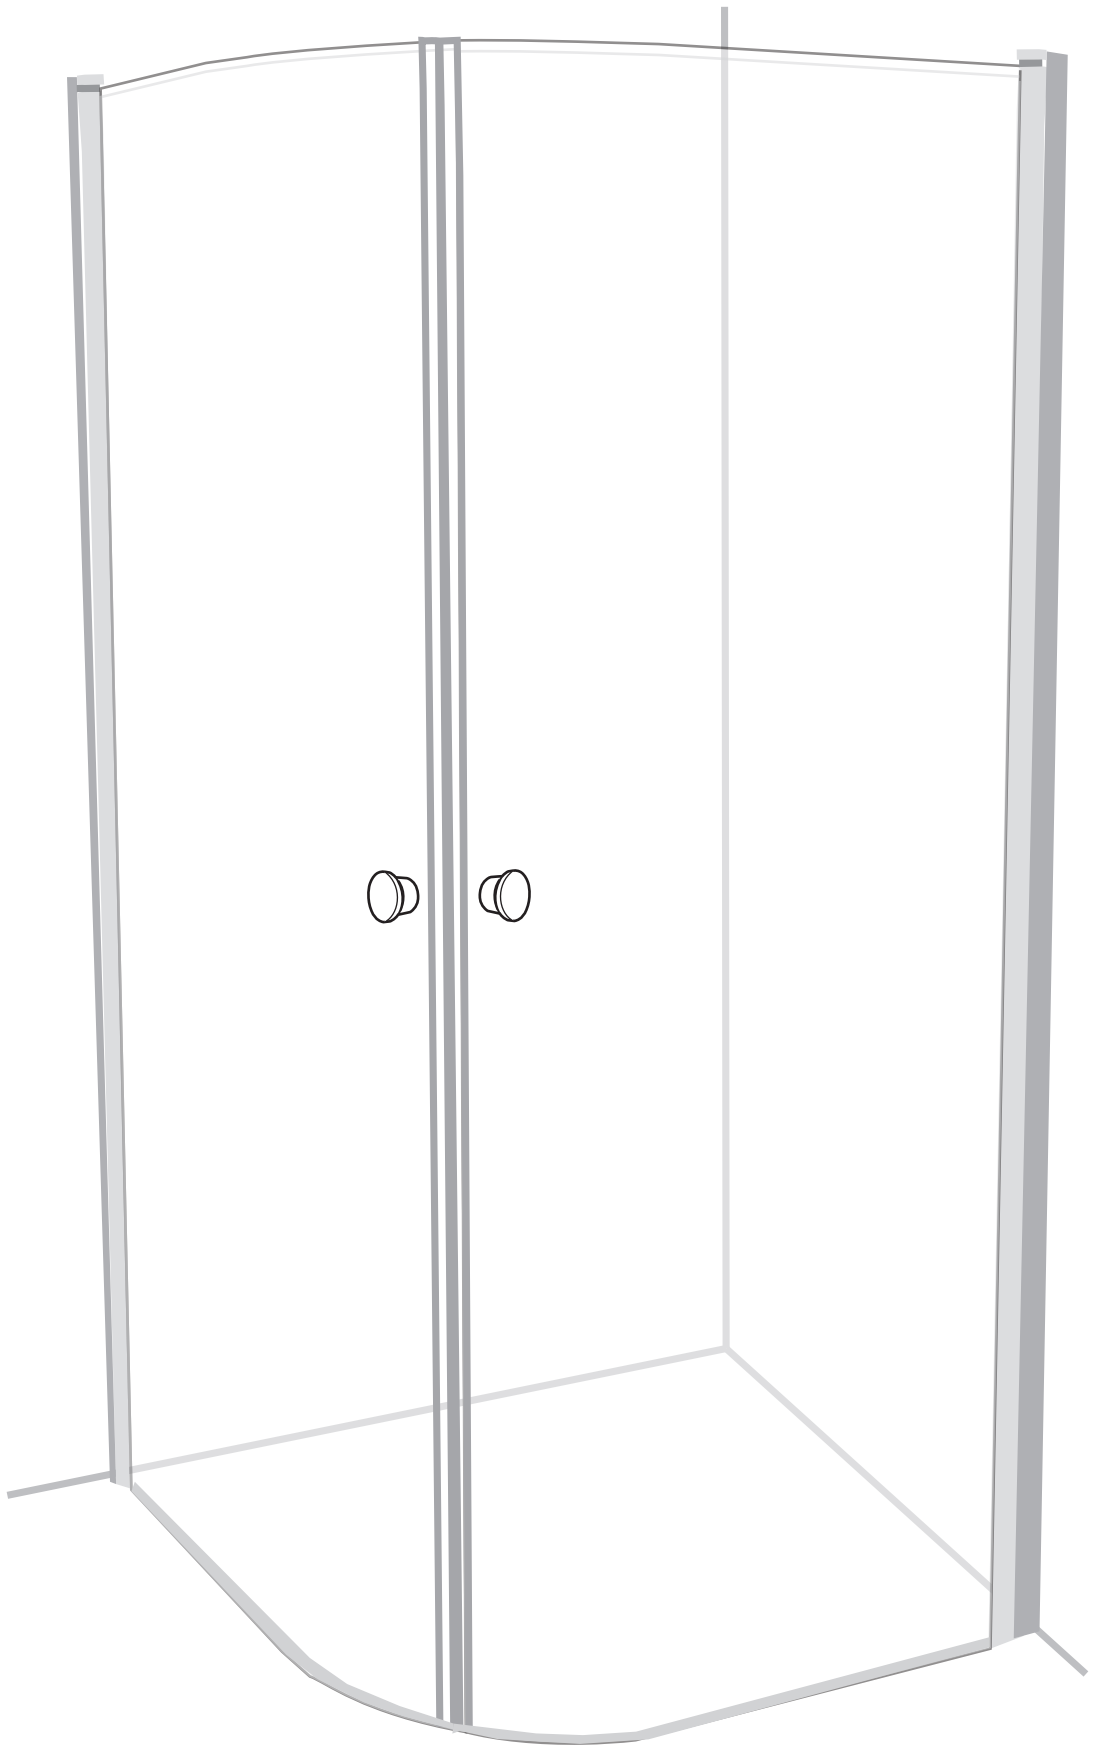

NORO

FIX R

Getting Start:

	<p>This product fulfils the EN14428 standard</p>		<p>Googles are recommended to protect the eyes</p>
	<p>All glass used are tempered security glass</p>		<p>Caution: Always Handle Glass With Care! Always protect the edges and corners of the glass when assembling.</p>
	<p>2 people are recommended to assemble this shower enclosure</p>		<p>Gloves are recommended to prevent slippery on glass</p>

Tools Needed:

Accessories Bags:

Measurement:

Model	A	B	C	D	E
90x90	900mm	900mm	1036mm	284mm	R402mm
80x80	800mm	800mm	895mm	184mm	R402mm

Exploded View:

Drawing Nr.	Art Nr.	Description	Unit
a	9140-A	ST4x35mm screw	pc
b		ST4x10mm screw	pc
c		Screw cover	pc
d		Plastic plugs	pc
e		3.2 drill bit	pc
f	9140-B	ICE and FIX bottom gasket	set
g	9210-A	Handle set	set
h	9210-B	FIX PVC magnetic gasket	set
i	9210-C	FIX R left door with hinge profiles	pc
j	9210-D	FIX wall profile (2.0m)	pc
k	9210-E	FIX R right door with hinge profiles	pc
m	9140-H	ICE and FIX hinge set	set