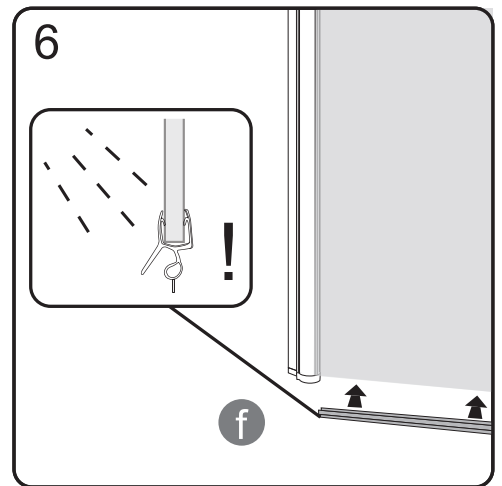

NORO

FIX R

Getting Start:

	<p>This product fulfils the EN14428 standard</p>		<p>Googles are recommended to protect the eyes</p>
	<p>All glass used are tempered security glass</p>		<p>Caution: Always Handle Glass With Care! Always protect the edges and corners of the glass when assembling.</p>
	<p>2 people are recommended to assemble this shower enclosure</p>		<p>Gloves are recommended to prevent slippery on glass</p>

Tools Needed:

Accessories Bags:

Measurement:

Model	A	B	C	D	E
90x90	900mm	900mm	1036mm	284mm	R402mm
80x80	800mm	800mm	895mm	184mm	R402mm

Exploded View:

Drawing Nr.	Art Nr.	Description	Unit
a	9140-A	ST4x35mm screw	pc
b		ST4x10mm screw	pc
c		Screw cover	pc
d		Plastic plugs	pc
e		3.2 drill bit	pc
f	9140-B	ICE and FIX bottom gasket	set
g	9210-A	Handle set	set
h	9210-B	FIX PVC magnetic gasket	set
i	9210-C	FIX R left door with hinge profiles	pc
j	9210-D	FIX wall profile (2.0m)	pc
k	9210-E	FIX R right door with hinge profiles	pc
m	9140-H	ICE and FIX hinge set	set