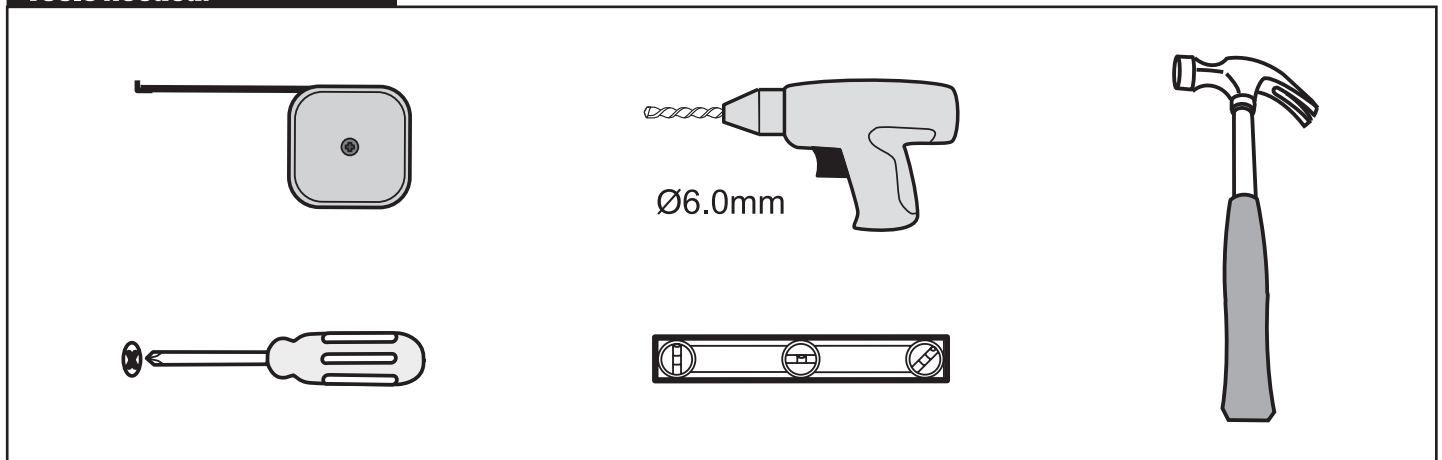

NORO

FIX R

Getting Start:

	<p>This product fulfils the EN14428 standard</p>		<p>Googles are recommended to protect the eyes</p>
	<p>All glass used are tempered security glass</p>		<p>Caution: Always Handle Glass With Care! Always protect the edges and corners of the glass when assembling.</p>
	<p>2 people are recommended to assemble this shower enclosure</p>		<p>Gloves are recommended to prevent slippery on glass</p>

Tools Needed:

Accessories Bags:

Measurement:

Model	A	B	C	D	E
90x90	900mm	900mm	1036mm	284mm	R402mm
80x80	800mm	800mm	895mm	184mm	R402mm

Exploded View:

Drawing Nr.	Art Nr.	Description	Unit
a	9140-A	ST4x35mm screw	pc
b		ST4x10mm screw	pc
c		Screw cover	pc
d		Plastic plugs	pc
e		3.2 drill bit	pc
f	9140-B	ICE and FIX bottom gasket	set
g	9210-A	Handle set	set
h	9210-B	FIX PVC magnetic gasket	set
i	9210-C	FIX R left door with hinge profiles	pc
j	9210-D	FIX wall profile (2.0m)	pc
k	9210-E	FIX R right door with hinge profiles	pc
m	9140-H	ICE and FIX hinge set	set