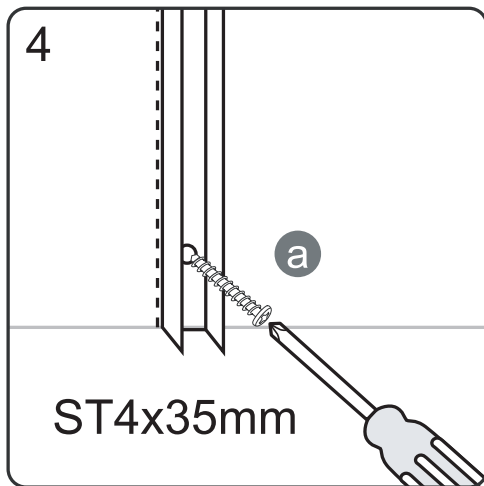

Tools Needed:

Accessories Bags:

Measurement:

Model	A	B	C	D	E
90x90	900mm	900mm	1036mm	284mm	R402mm
80x80	800mm	800mm	895mm	184mm	R402mm

Exploded View:

Drawing Nr.	Art Nr.	Description	Unit
a	9140-A	ST4x35mm screw	pc
b		ST4x10mm screw	pc
c		Screw cover	pc
d		Plastic plugs	pc
e		3.2 drill bit	pc
f	9140-B	ICE and FIX bottom gasket	set
g	9210-A	Handle set	set
h	9210-B	FIX PVC magnetic gasket	set
i	9210-C	FIX R left door with hinge profiles	pc
j	9210-D	FIX wall profile (2.0m)	pc
k	9210-E	FIX R right door with hinge profiles	pc
m	9140-H	ICE and FIX hinge set	set