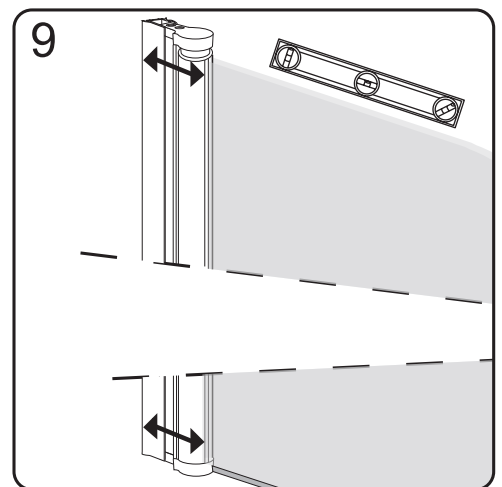

NORO

FIX R

Getting Start:

	<p>This product fulfils the EN14428 standard</p>		<p>Googles are recommended to protect the eyes</p>
	<p>All glass used are tempered security glass</p>		<p>Caution: Always Handle Glass With Care! Always protect the edges and corners of the glass when assembling.</p>
	<p>2 people are recommended to assemble this shower enclosure</p>		<p>Gloves are recommended to prevent slippery on glass</p>

Tools Needed:

Accessories Bags:

Measurement:

Model	A	B	C	D	E
90x90	900mm	900mm	1036mm	284mm	R402mm
80x80	800mm	800mm	895mm	184mm	R402mm

Exploded View:

Drawing Nr.	Art Nr.	Description	Unit
a	9140-A	ST4x35mm screw	pc
b		ST4x10mm screw	pc
c		Screw cover	pc
d		Plastic plugs	pc
e		3.2 drill bit	pc
f	9140-B	ICE and FIX bottom gasket	set
g	9210-A	Handle set	set
h	9210-B	FIX PVC magnetic gasket	set
i	9210-C	FIX R left door with hinge profiles	pc
j	9210-D	FIX wall profile (2.0m)	pc
k	9210-E	FIX R right door with hinge profiles	pc
m	9140-H	ICE and FIX hinge set	set