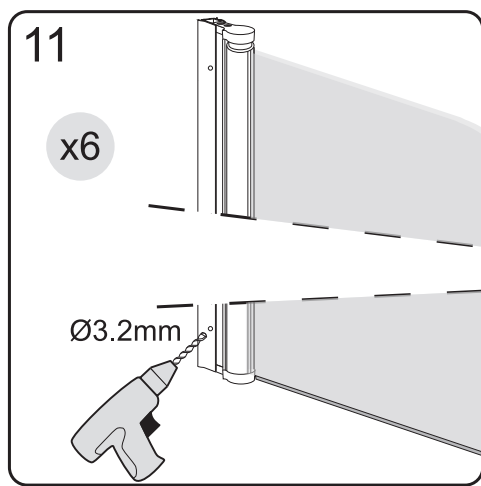

NORO

FIX R

Getting Start:

	<p>This product fulfils the EN14428 standard</p>		<p>Googles are recommended to protect the eyes</p>
	<p>All glass used are tempered security glass</p>		<p>Caution: Always Handle Glass With Care! Always protect the edges and corners of the glass when assembling.</p>
	<p>2 people are recommended to assemble this shower enclosure</p>		<p>Gloves are recommended to prevent slippery on glass</p>

Tools Needed:

Accessories Bags:

Measurement:

Model	A	B	C	D	E
90x90	900mm	900mm	1036mm	284mm	R402mm
80x80	800mm	800mm	895mm	184mm	R402mm

Exploded View:

Drawing Nr.	Art Nr.	Description	Unit
a	9140-A	ST4x35mm screw	pc
b		ST4x10mm screw	pc
c		Screw cover	pc
d		Plastic plugs	pc
e		3.2 drill bit	pc
f	9140-B	ICE and FIX bottom gasket	set
g	9210-A	Handle set	set
h	9210-B	FIX PVC magnetic gasket	set
i	9210-C	FIX R left door with hinge profiles	pc
j	9210-D	FIX wall profile (2.0m)	pc
k	9210-E	FIX R right door with hinge profiles	pc
m	9140-H	ICE and FIX hinge set	set