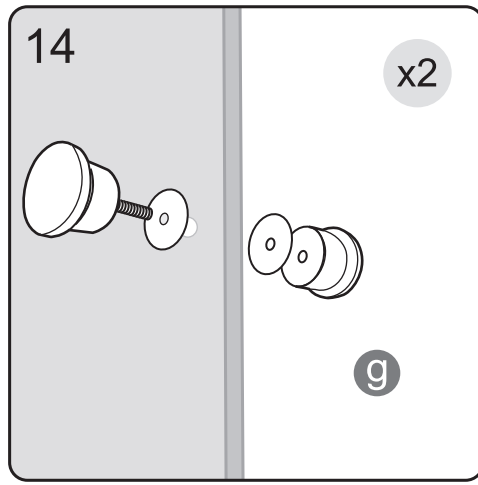

Tools Needed:

Accessories Bags:

Measurement:

Model	A	B	C	D	E
90x90	900mm	900mm	1036mm	284mm	R402mm
80x80	800mm	800mm	895mm	184mm	R402mm

Exploded View:

Drawing Nr.	Art Nr.	Description	Unit
a	9140-A	ST4x35mm screw	pc
b		ST4x10mm screw	pc
c		Screw cover	pc
d		Plastic plugs	pc
e		3.2 drill bit	pc
f	9140-B	ICE and FIX bottom gasket	set
g	9210-A	Handle set	set
h	9210-B	FIX PVC magnetic gasket	set
i	9210-C	FIX R left door with hinge profiles	pc
j	9210-D	FIX wall profile (2.0m)	pc
k	9210-E	FIX R right door with hinge profiles	pc
m	9140-H	ICE and FIX hinge set	set