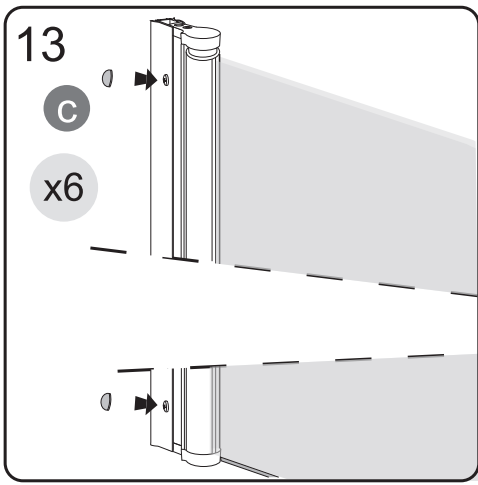

Tools Needed:

Accessories Bags:

Measurement:

Model	A	B	C	D	E
90x90	900mm	900mm	1036mm	284mm	R402mm
80x80	800mm	800mm	895mm	184mm	R402mm

Exploded View:

Drawing Nr.	Art Nr.	Description	Unit
a	9140-A	ST4x35mm screw	pc
b		ST4x10mm screw	pc
c		Screw cover	pc
d		Plastic plugs	pc
e		3.2 drill bit	pc
f	9140-B	ICE and FIX bottom gasket	set
g	9210-A	Handle set	set
h	9210-B	FIX PVC magnetic gasket	set
i	9210-C	FIX R left door with hinge profiles	pc
j	9210-D	FIX wall profile (2.0m)	pc
k	9210-E	FIX R right door with hinge profiles	pc
m	9140-H	ICE and FIX hinge set	set