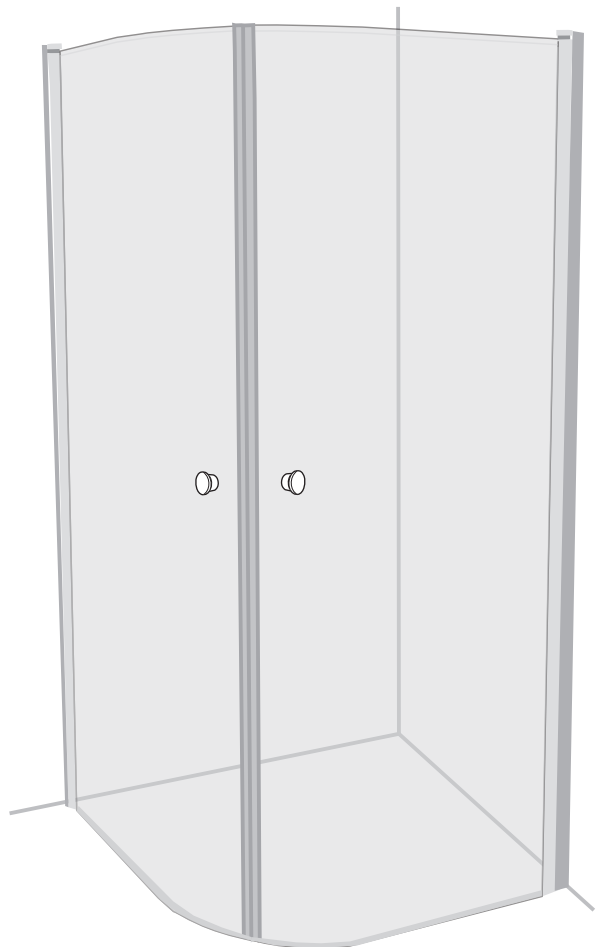

NORO

FIX R

Getting Start:

	<p>This product fulfils the EN14428 standard</p>		<p>Googles are recommended to protect the eyes</p>
	<p>All glass used are tempered security glass</p>		<p>Caution: Always Handle Glass With Care! Always protect the edges and corners of the glass when assembling.</p>
	<p>2 people are recommended to assemble this shower enclosure</p>		<p>Gloves are recommended to prevent slippery on glass</p>

Tools Needed:

Accessories Bags:

Measurement:

Model	A	B	C	D	E
90x90	900mm	900mm	1036mm	284mm	R402mm
80x80	800mm	800mm	895mm	184mm	R402mm

Exploded View:

Drawing Nr.	Art Nr.	Description	Unit
a	9140-A	ST4x35mm screw	pc
b		ST4x10mm screw	pc
c		Screw cover	pc
d		Plastic plugs	pc
e		3.2 drill bit	pc
f	9140-B	ICE and FIX bottom gasket	set
g	9210-A	Handle set	set
h	9210-B	FIX PVC magnetic gasket	set
i	9210-C	FIX R left door with hinge profiles	pc
j	9210-D	FIX wall profile (2.0m)	pc
k	9210-E	FIX R right door with hinge profiles	pc
m	9140-H	ICE and FIX hinge set	set