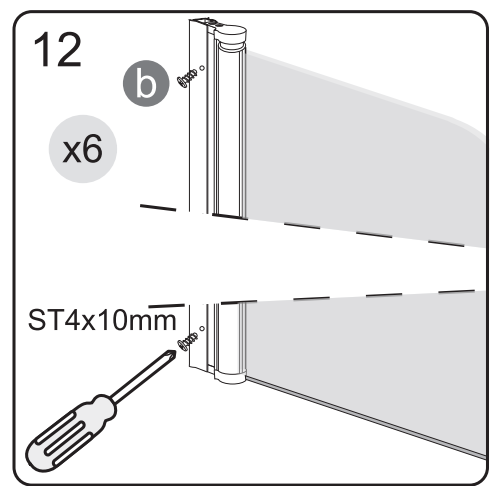

Tools Needed:

Accessories Bags:

Measurement:

Model	A	B	C	D	E
90x90	900mm	900mm	1036mm	284mm	R402mm
80x80	800mm	800mm	895mm	184mm	R402mm

Exploded View:

Drawing Nr.	Art Nr.	Description	Unit
a	9140-A	ST4x35mm screw	pc
b		ST4x10mm screw	pc
c		Screw cover	pc
d		Plastic plugs	pc
e		3.2 drill bit	pc
f	9140-B	ICE and FIX bottom gasket	set
g	9210-A	Handle set	set
h	9210-B	FIX PVC magnetic gasket	set
i	9210-C	FIX R left door with hinge profiles	pc
j	9210-D	FIX wall profile (2.0m)	pc
k	9210-E	FIX R right door with hinge profiles	pc
m	9140-H	ICE and FIX hinge set	set