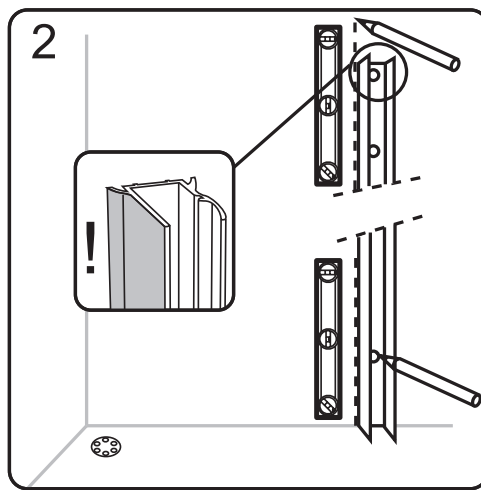

NORO

FIX R

Getting Start:

	<p>This product fulfils the EN14428 standard</p>		<p>Googles are recommended to protect the eyes</p>
	<p>All glass used are tempered security glass</p>		<p>Caution: Always Handle Glass With Care! Always protect the edges and corners of the glass when assembling.</p>
	<p>2 people are recommended to assemble this shower enclosure</p>		<p>Gloves are recommended to prevent slippery on glass</p>

Tools Needed:

Accessories Bags:

Measurement:

Model	A	B	C	D	E
90x90	900mm	900mm	1036mm	284mm	R402mm
80x80	800mm	800mm	895mm	184mm	R402mm

Exploded View:

Drawing Nr.	Art Nr.	Description	Unit
a	9140-A	ST4x35mm screw	pc
b		ST4x10mm screw	pc
c		Screw cover	pc
d		Plastic plugs	pc
e		3.2 drill bit	pc
f	9140-B	ICE and FIX bottom gasket	set
g	9210-A	Handle set	set
h	9210-B	FIX PVC magnetic gasket	set
i	9210-C	FIX R left door with hinge profiles	pc
j	9210-D	FIX wall profile (2.0m)	pc
k	9210-E	FIX R right door with hinge profiles	pc
m	9140-H	ICE and FIX hinge set	set