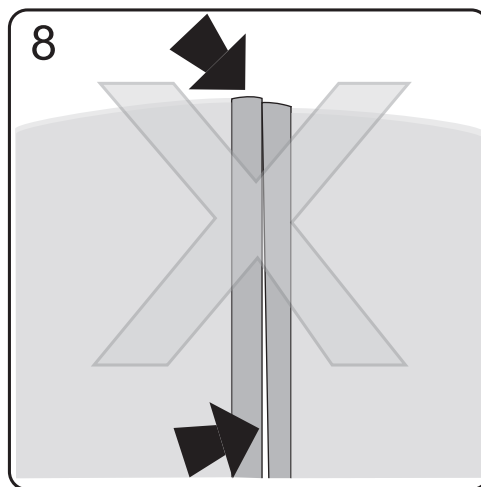

Tools Needed:

Accessories Bags:

Measurement:

Model	A	B	C	D	E
90x90	900mm	900mm	1036mm	284mm	R402mm
80x80	800mm	800mm	895mm	184mm	R402mm

Exploded View:

Drawing Nr.	Art Nr.	Description	Unit
a	9140-A	ST4x35mm screw	pc
b		ST4x10mm screw	pc
c		Screw cover	pc
d		Plastic plugs	pc
e		3.2 drill bit	pc
f	9140-B	ICE and FIX bottom gasket	set
g	9210-A	Handle set	set
h	9210-B	FIX PVC magnetic gasket	set
i	9210-C	FIX R left door with hinge profiles	pc
j	9210-D	FIX wall profile (2.0m)	pc
k	9210-E	FIX R right door with hinge profiles	pc
m	9140-H	ICE and FIX hinge set	set