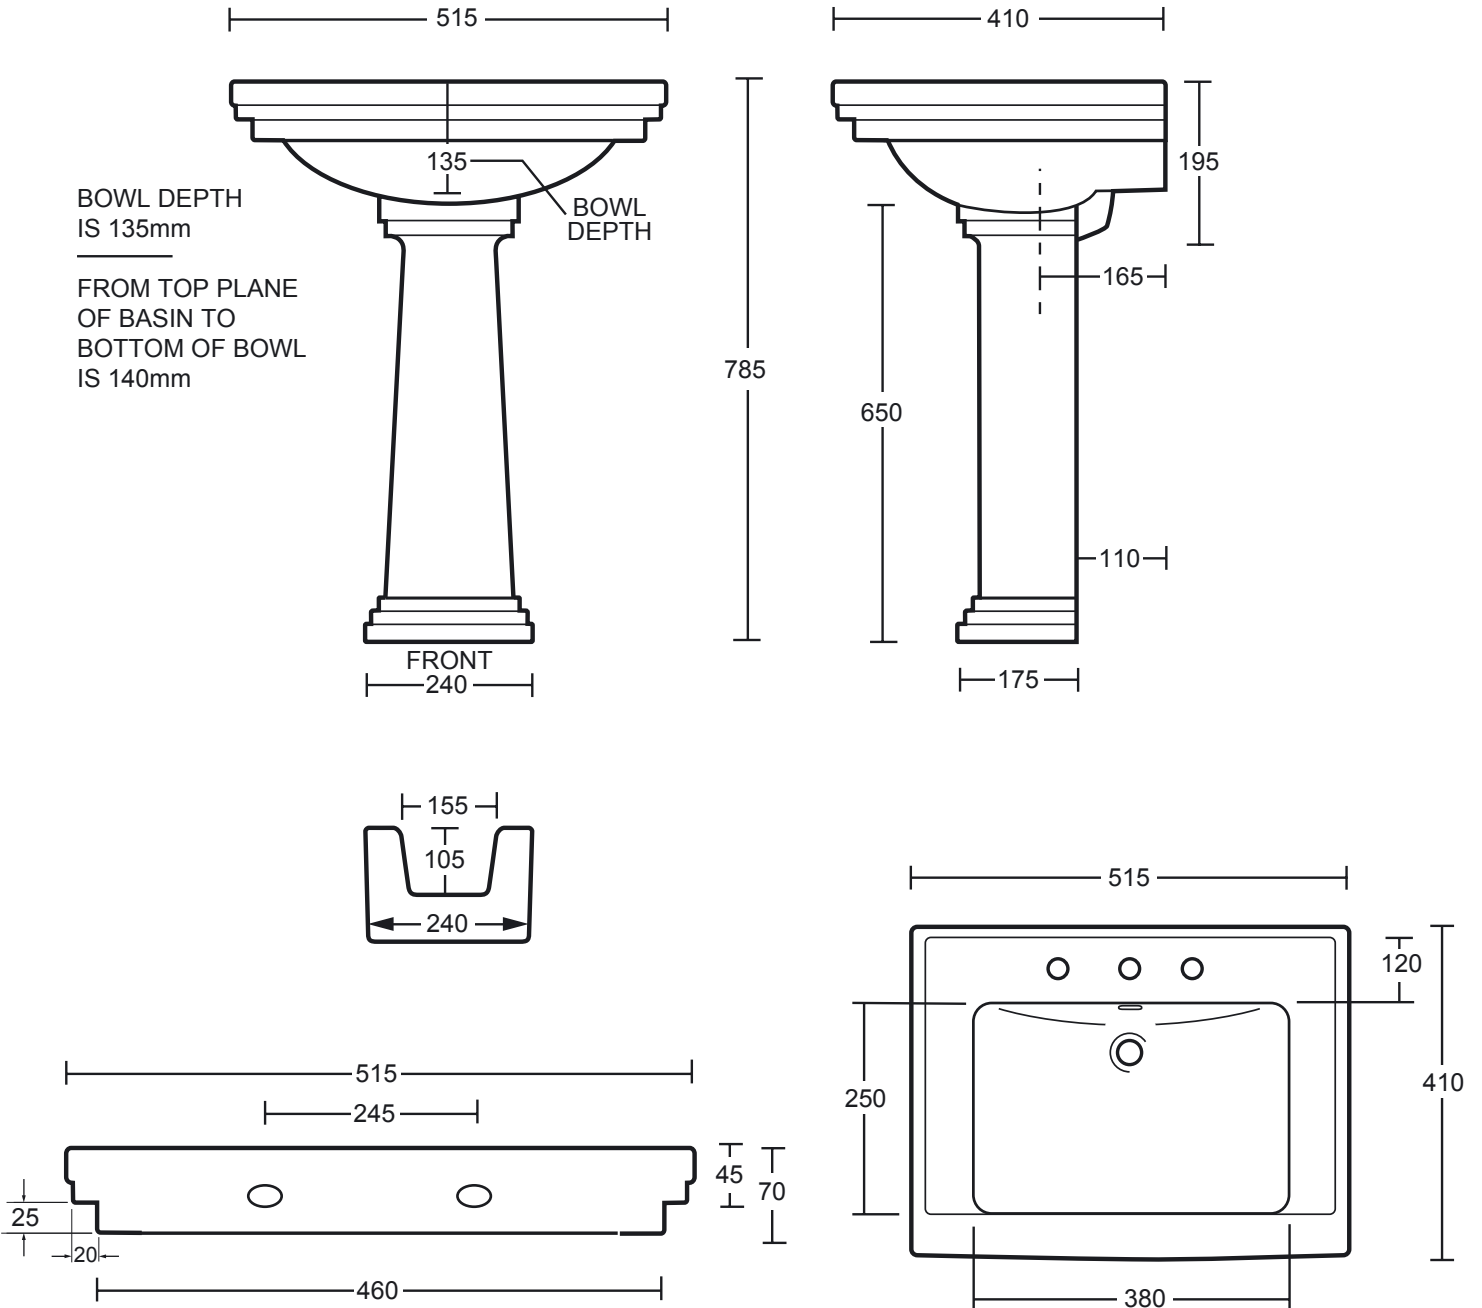

Ceramic Collection

Astoria Deco	Small basin
--------------	-------------

We recommend that all products are purchased with the assistance of a specialist bathroom retailer and always installed by an experienced installer who is a member of a recognized association. All sizes quoted are nominal: items may vary by plus minus 2% against the figures quoted. When planning installations where dimensions are critical, it is essential that the space allowed for individual items is physically checked. Imperial Bathrooms cannot be held liable for any costs associated with item not fitting in any given area. The contents of this statement are based on information correct at the time of publication. We reserve the right to make alterations and changes in product characteristics, fixing, packaging, operation etc. at any time without notice.