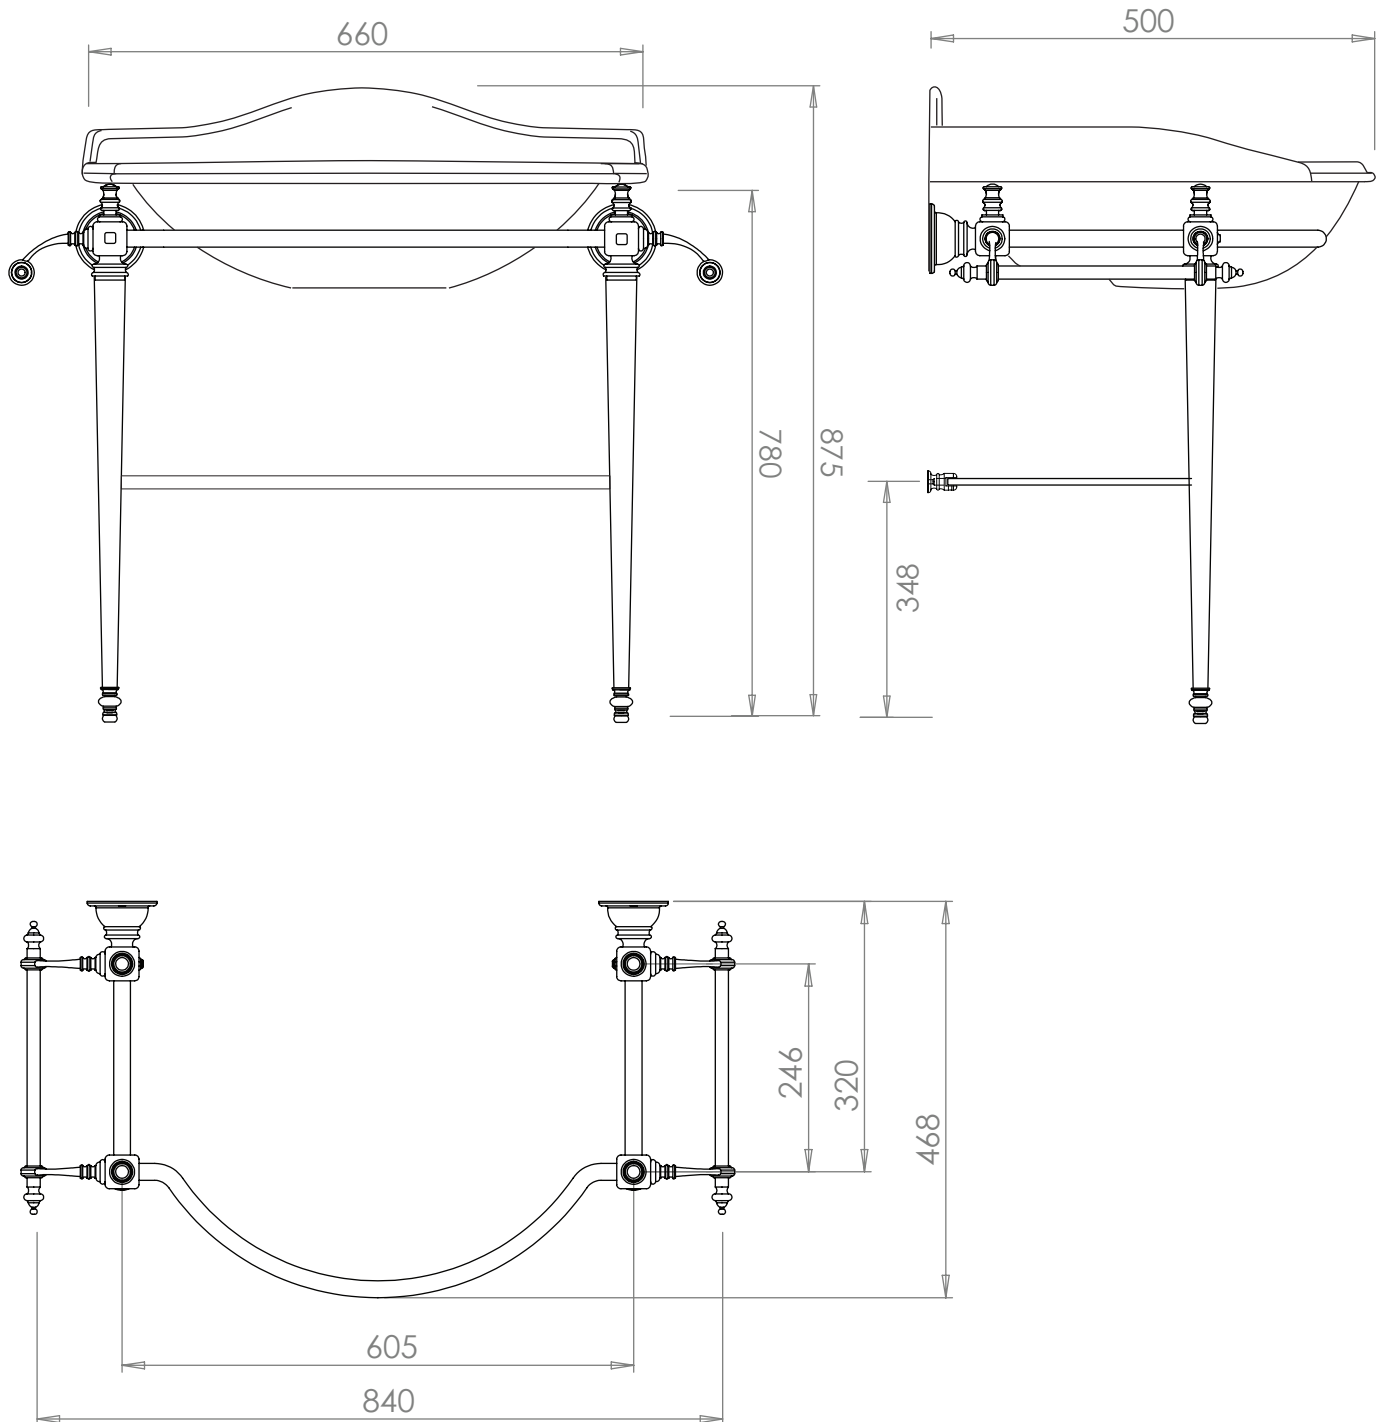

Basin Stand Collection	
Drift/Heyford	Basin Stand

We recommend that all products are purchased with the assistance of a specialist bathroom retailer and always installed by an experienced installer who is a member of a recognized association. All sizes quoted are nominal: items may vary by plus or minus 2% against the figures quoted. When planning installations where dimensions are critical, it is essential that the space allowed for individual items is physically checked. Imperial Bathrooms can not be held liable for any costs associated with items not fitting in any given area. The contents of this statement are based on information correct at the time of publication. We reserve the right to make alterations and changes in product characteristics, fixing, packaging, operation etc at any time without notice.