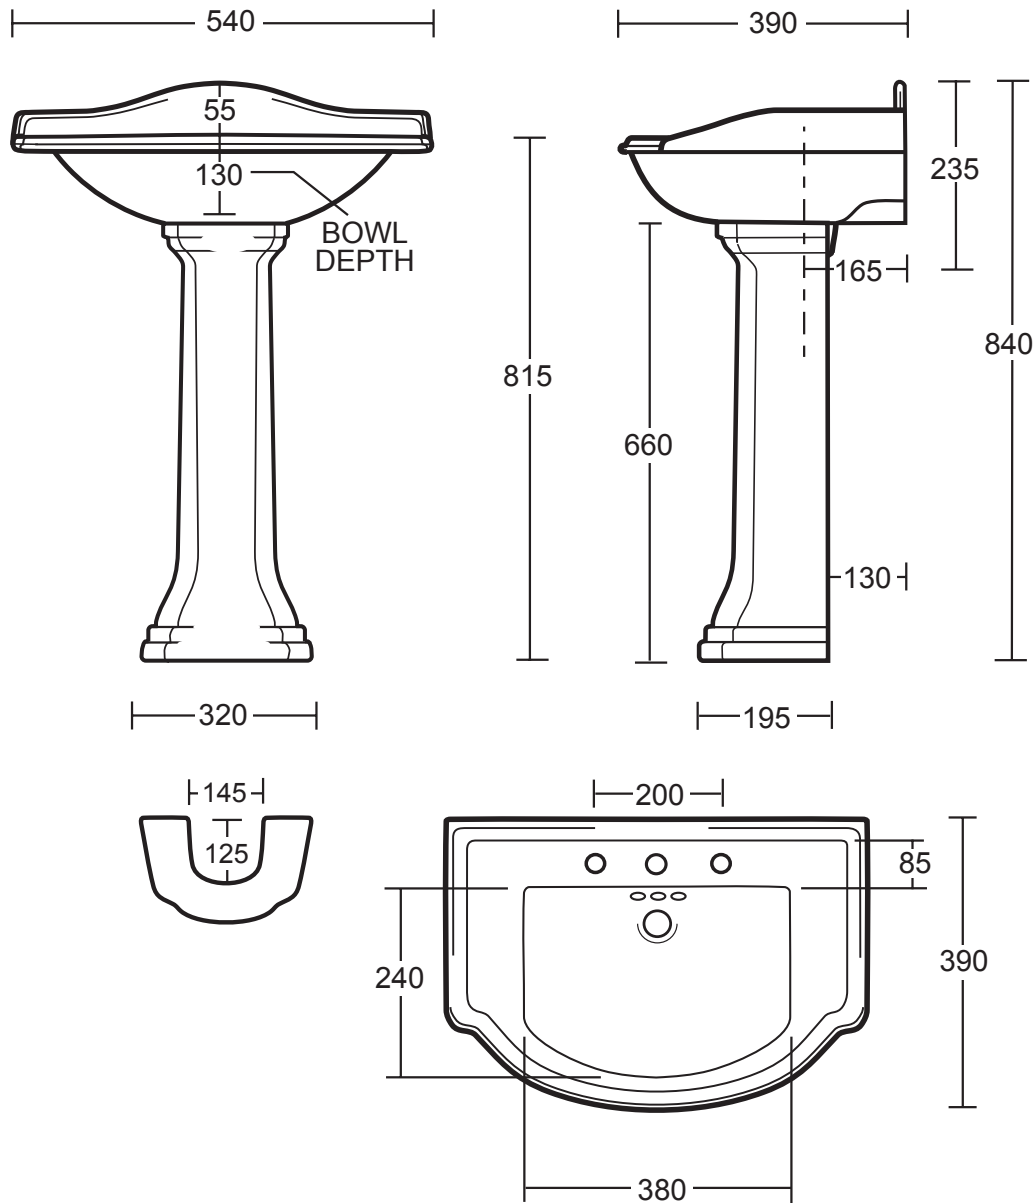

Ceramic Collection	
Drift	Small basin

We recommend that all products are purchased with the assistance of a specialist bathroom retailer and always installed by an experienced installer who is a member of a recognized association. All sizes quoted are nominal: items may vary by plus or minus 2% against the figures quoted. When planning installations where dimensions are critical, it is essential that the space allowed for individual items is physically checked. Imperial Bathrooms can not be held liable for any costs associated with items not fitting in any given area. The contents of this statement are based on information correct at the time of publication. We reserve the right to make alterations and changes in product characteristics, fixing, packaging, operation etc at any time without notice.