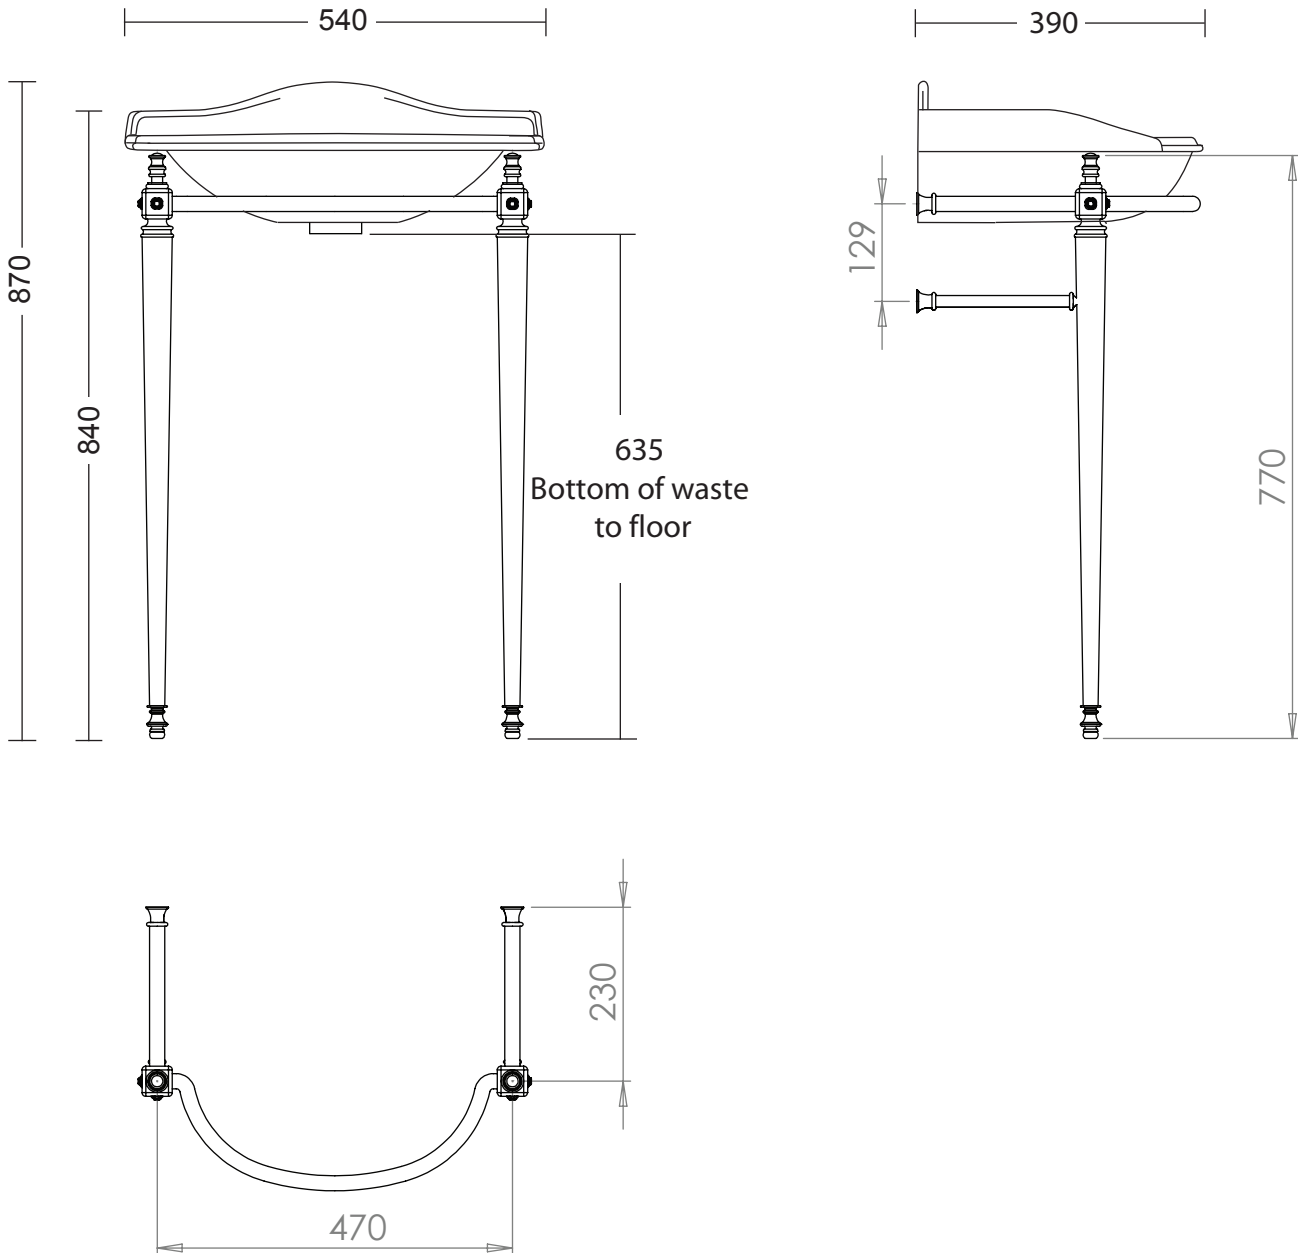

Basin Stand Collection

Drift Cloak

Cloak Basin Stand

We recommend that all products are purchased with the assistance of a specialist bathroom retailer and always installed by an experienced installer who is a member of a recognized association. All sizes quoted are nominal: items may vary by plus or minus 2% against the figures quoted. When planning installations where dimensions are critical, it is essential that the space allowed for individual items is physically checked. Imperial Bathrooms can not be held liable for any costs associated with items not fitting in any given area. The contents of this statement are based on information correct at the time of publication. We reserve the right to make alterations and changes in product characteristics, fixing, packaging, operation etc at any time without notice.