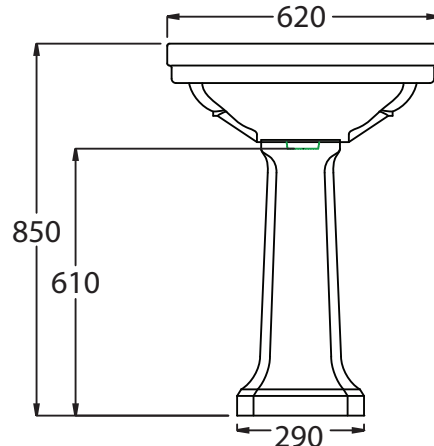

Ceramic Collection	
Chelsea	Medium basin with pedestal

We recommend that all products are purchased with the assistance of a specialist bathroom retailer and always installed by an experienced installer who is a member of a recognized association. All sizes quoted are nominal: items may vary by plus or minus 2% against the figures quoted. When planning installations where dimensions are critical, it is essential that the space allowed for individual items is physically checked. Imperial Bathrooms can not be held liable for any costs associated with items not fitting in any given area. The contents of this statement are based on information correct at the time of publication. We reserve the right to make alterations and changes in product characteristics, fixing, packaging, operation etc at any time without notice.