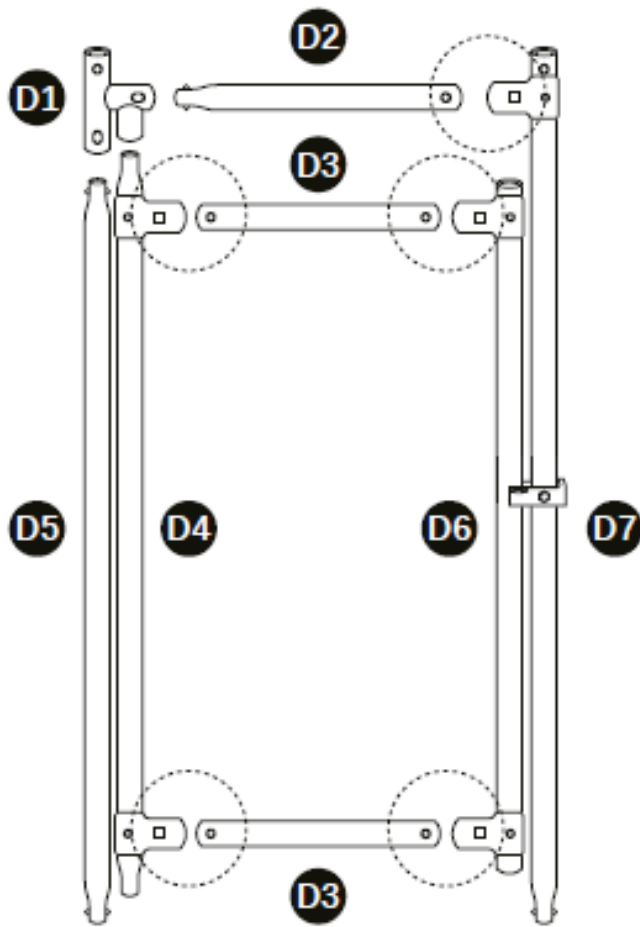

D7 x1pcs 1730mm pipe

A x6pcs

C x4pcs

D x1pcs

E x1pcs

F 24mx1

H x10pcs

I x2pcs

J x1pcs Roof

K x7pcs

L x10pcs

M x7pcs

N xNpcs

O xNpcs

P x1pcs

Montering

Steg 1

Steg 2

Steg 3

Steg 4

Steg 5

Steg 6

Steg 7

Steg 8