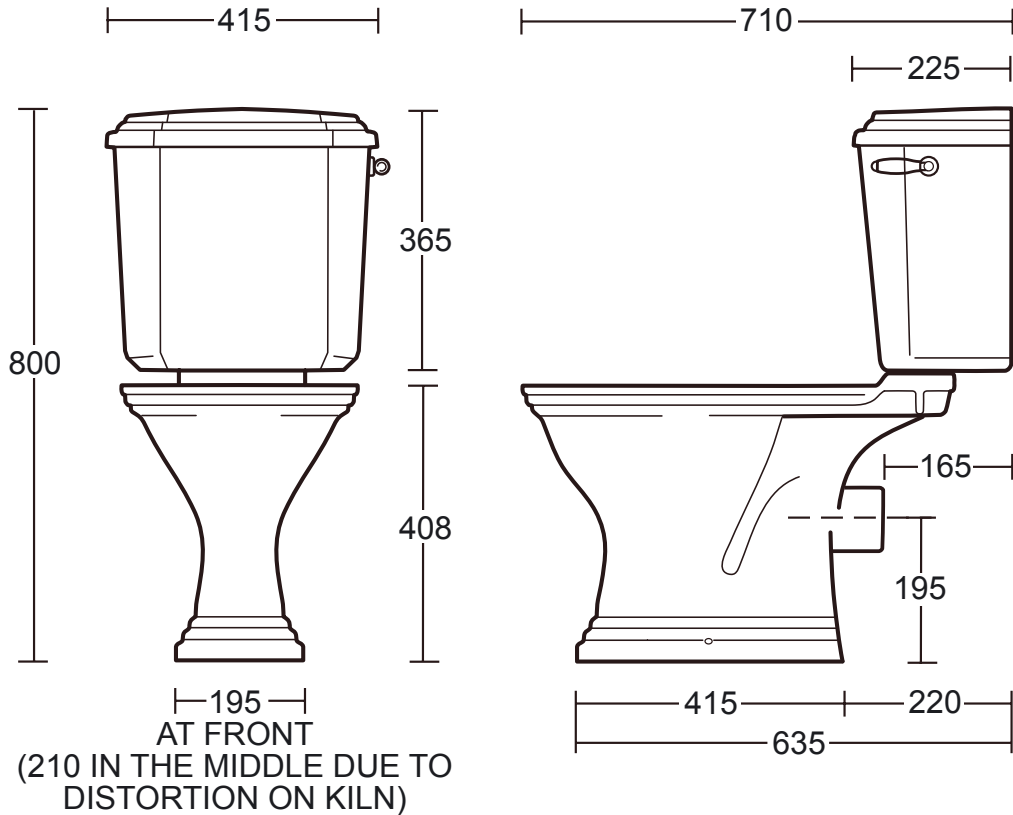

Ceramic Collection	
Astoria Deco	Round bowl pan & close coupled cistern

Cistern attached to pan with bolt through fixings (supplied)

We recommend that all products are purchased with the assistance of a specialist bathroom retailer and always installed by an experienced installer who is a member of a recognized association. All sizes quoted are nominal: items may vary by plus minus 2% against the figures quoted. When planning installations where dimensions are critical, it is essential that the space allowed for individual items is physically checked. Imperial Bathrooms cannot be held liable for any costs associated with item not fitting in any given area. The contents of this statement are based on information correct at the time of publication. We reserve the right to make alterations and changes in product characteristics, fixing, packaging, operation etc. at any time without notice.