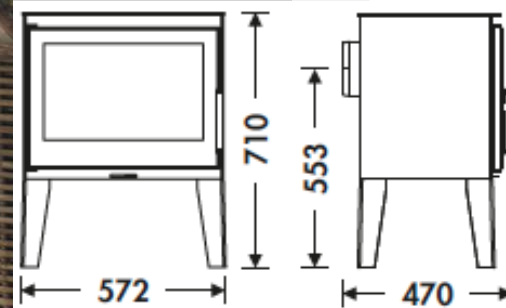

## MEASURES

DIMENSIONS H x W x D	710x572x470 mm
GROSS/NET WEIGHT	87/80 kg
FIREWOOD ENTRANCE	485x261 mm
SMOKE FLUE	Ø 150-153 mm Horizontal

## CHARACTERISTICS

CAST IRON GRILL	
NOMINAL HEAT OUTPUT	7,1 KW
EFFICIENCY	80,7 %
CO EMISSIONS	0,10 %
HEAT RESISTANT PAINT	800°C
CERAMIC GLASS HEAT RESISTANCE	750°C

EAN 8426964186611  
REF. PANADERO 18661