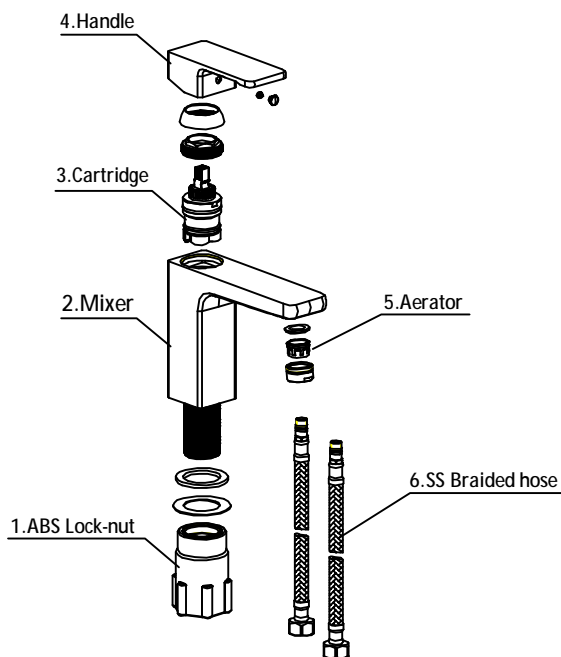

bathlife®

Single Level Basin Faucet

Installation drawing

Product accessories

Installation Instruction :

1. Supply lines should be purged to clean impurities before connecting the unit. (hot water on left, cold water on right).
2. Hole size for deck mounted: $\varnothing 32\text{-}\varnothing 35(\text{mm})$.
3. Twist off the ABS lock-nut (1) and washers.
4. Put the braided hoses from bottom of the table hole. Connect the red braided hose to hot water inlet and the blue one to cold water inlet.
5. Install the lock-screw to the basin mixer and put it into the mounted hole. Then put the washers to the lock-screw from the bottom.
6. Tighten with the ABS lock-nut.
7. Connect the braided hoses to the cold and hot angle valve correctly .

Data Sheet :

Colour	Chrome Finished
Nominal Diameter	G3/8
General Medium	Water
Water Pressure	0.05Mpa-1.0Mpa
Recommended Pressure	0.1Mpa-0.6Mpa
Temperature Range	4°C - 90°C

Warranty :

BATHLIFE warrant its faucets to be leak and drip free during normal residential use for 3 year from original date of purchasing. If the faucet should leak or drip during normal use, kindly contact our support team to claim your warranty. This warranty applies only to BATHLIFE Faucets installed in the Sweden. If damages caused by accident, misuse or abuse will void this warranty. Proof of purchase (original purchasing receipt) must be provided to BATHLIFE when you claim for warranty. If the Faucet is used commercially or if the finish is: GOLD or BLACK coated finished, BATHLIFE warrants the product to be free from defects in material and workmanship for one year from the date of purchasing.