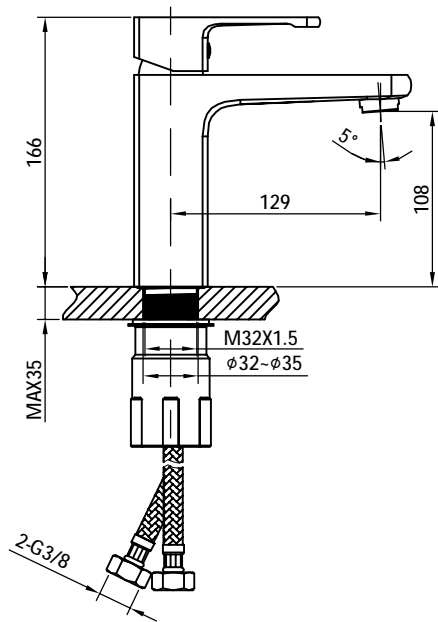

bathlife®

Single Level Basin Faucet

Installation drawing

Product accessories

Installation Instruction :

1. Supply lines should be purged to clean impurities before connecting the unit. (hot water on left, cold water on right).
2. Hole size for deck mounted: $\varnothing 32\text{-}\varnothing 35(\text{mm})$.
3. Twist off the ABS lock-nut (1) and washers.
4. Put the braided hoses from bottom of the table hole. Connect the red braided hose to hot water inlet and the blue one to cold water inlet.
5. Install the lock-screw to the basin mixer and put it into the mounted hole. Then put the washers to the lock-screw from the bottom.
6. Tighten with the ABS lock-nut.
7. Connect the braided hoses to the cold and hot angle valve correctly .

Data Sheet :

Colour	Chrome Finished
Nominal Diameter	G3/8
General Medium	Water
Water Pressure	0.05Mpa-1.0Mpa
Recommended Pressure	0.1Mpa-0.6Mpa
Temperature Range	4°C - 90°C

Warranty :

BATHLIFE warrant its faucets to be leak and drip free during normal residential use for 3 year from original date of purchasing. If the faucet should leak or drip during normal use, kindly contact our support team to claim your warranty. This warranty applies only to BATHLIFE Faucets installed in the Sweden. If damages caused by accident, misuse or abuse will void this warranty. Proof of purchase (original purchasing receipt) must be provided to BATHLIFE when you claim for warranty. If the Faucet is used commercially or if the finish is: GOLD or BLACK coated finished, BATHLIFE warrants the product to be free from defects in material and workmanship for one year from the date of purchasing.