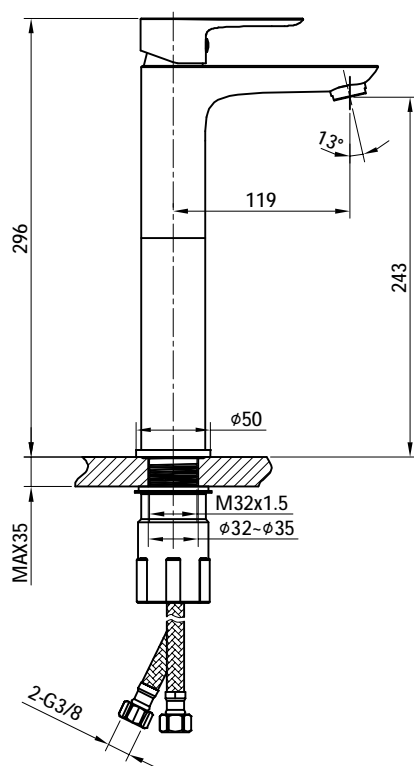

bathlife®

Single Level Basin mixer

Installation drawing

Product accessories

Installation Instruction :

1. Supply lines should be purged to clean impurities before connecting the unit. (hot water on left, cold water on right).
2. Hole size for deck mounted: $\phi 32\text{-}\phi 35(\text{mm})$.
3. Twist off the ABS lock-nut and washers.
4. Put the braided hoses from bottom of the table hole. Connect the red braided hose to hot water inlet and the blue one to cold water inlet.
5. Install the lock-screw to the basin mixer and put it into the mounted hole. Then put the washers to the lock-screw from the bottom.
6. Tighten with the ABS lock-nut.
7. Connect the braided hoses to the cold and hot angle valve correctly .

Data Sheet :

Nominal Diameter	G3/8
General Medium	Water
Water Pressure	0.05Mpa-1.0Mpa
Recommended Pressure	0.1Mpa-0.6Mpa
Temperature Range	4°C - 90°C

Warranty :

BATHLIFE warrant its faucets to be leak and drip free during normal residential use for 3 year from original date of purchasing. If the faucet should leak or drip during normal use, kindly contact our support team to claim your warranty. This warranty applies only to BATHLIFE Faucets installed in the Sweden. If damages caused by accident, misuse or abuse will void this warranty. Proof of purchase (original purchasing receipt) must be provided to BATHLIFE when you claim for warranty. If the Faucet is used commercially or if the finish is: GOLD or BLACK coated finished, BATHLIFE warrants the product to be free from defects in material and workmanship for one year from the date of purchasing.