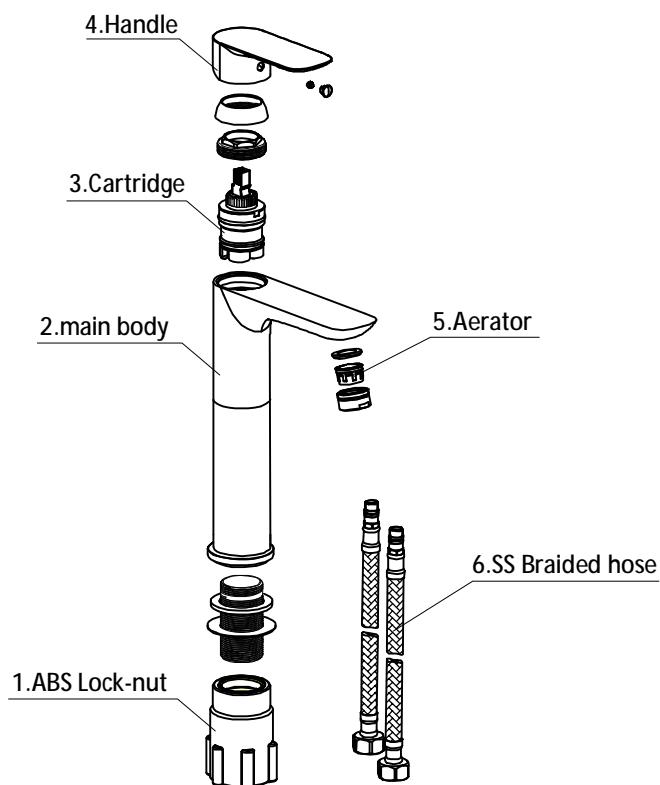

bathlife®

Single Level Basin mixer

Installation drawing

Product accessories

Installation Instruction :

1. Supply lines should be purged to clean impurities before connecting the unit. (hot water on left, cold water on right).
2. Hole size for deck mounted: $\phi 32\text{-}\phi 35(\text{mm})$.
3. Twist off the ABS lock-nut and washers.
4. Put the braided hoses from bottom of the table hole. Connect the red braided hose to hot water inlet and the blue one to cold water inlet.
5. Install the lock-screw to the basin mixer and put it into the mounted hole. Then put the washers to the lock-screw from the bottom.
6. Tighten with the ABS lock-nut.
7. Connect the braided hoses to the cold and hot angle valve correctly .

Data Sheet :

Nominal Diameter	G3/8
General Medium	Water
Water Pressure	0.05Mpa-1.0Mpa
Recommended Pressure	0.1Mpa-0.6Mpa
Temperature Range	4°C - 90°C

Warranty :

BATHLIFE warrant its faucets to be leak and drip free during normal residential use for 3 year from original date of purchasing. If the faucet should leak or drip during normal use, kindly contact our support team to claim your warranty. This warranty applies only to BATHLIFE Faucets installed in the Sweden. If damages caused by accident, misuse or abuse will void this warranty. Proof of purchase (original purchasing receipt) must be provided to BATHLIFE when you claim for warranty. If the Faucet is used commercially or if the finish is: GOLD or BLACK coated finished, BATHLIFE warrants the product to be free from defects in material and workmanship for one year from the date of purchasing.