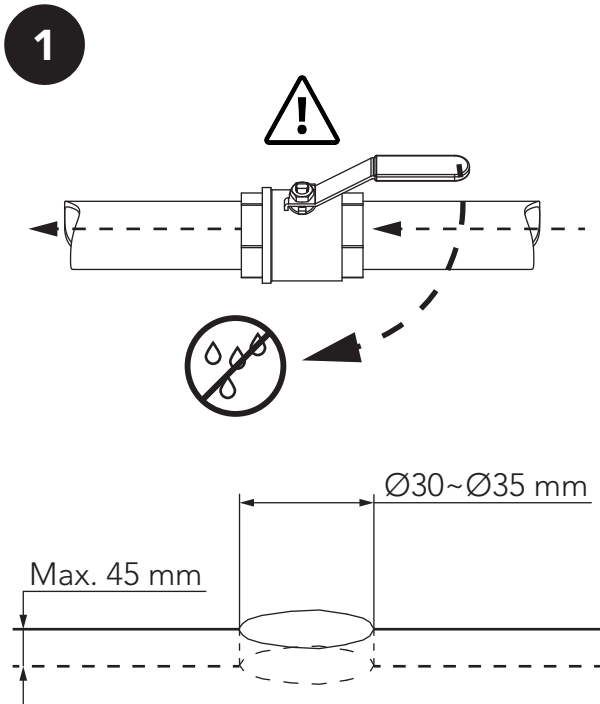

EN **ASSEMBLY**
SV **MONTERING**
NO **MONTERING**
DK **MONTAGE**
FI **KOKOONPANO**

bathlife®
OF SWEDEN

Copyright ©2019 Bygghemma Sverige AB. Original content rights reserved. All product names, logos, and brands are property of their respective owners.

Information contained within this document was considered accurate at the time of publication, but may be subject to revision.