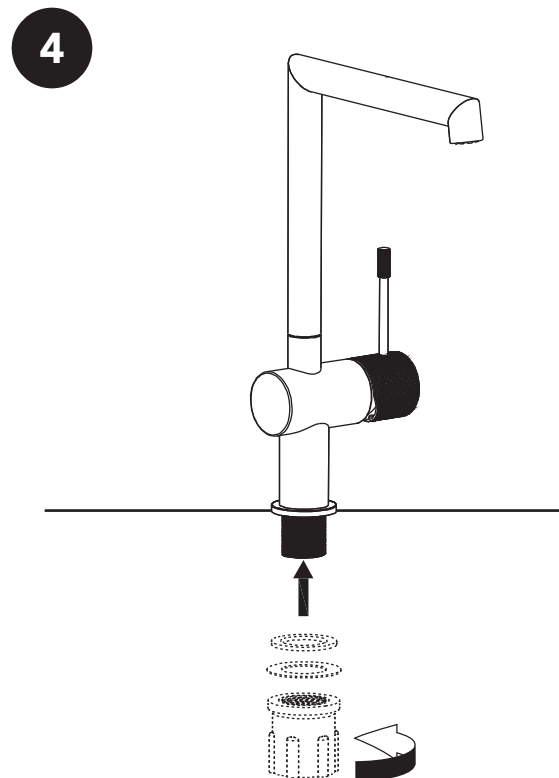

EN **ASSEMBLY**
SV **MONTERING**
NO **MONTERING**
DK **MONTAGE**
FI **KOKOONPANO**

bathlife®
OF SWEDEN

Copyright ©2019 Bygghemma Sverige AB. Original content rights reserved. All product names, logos, and brands are property of their respective owners.

Information contained within this document was considered accurate at the time of publication, but may be subject to revision.