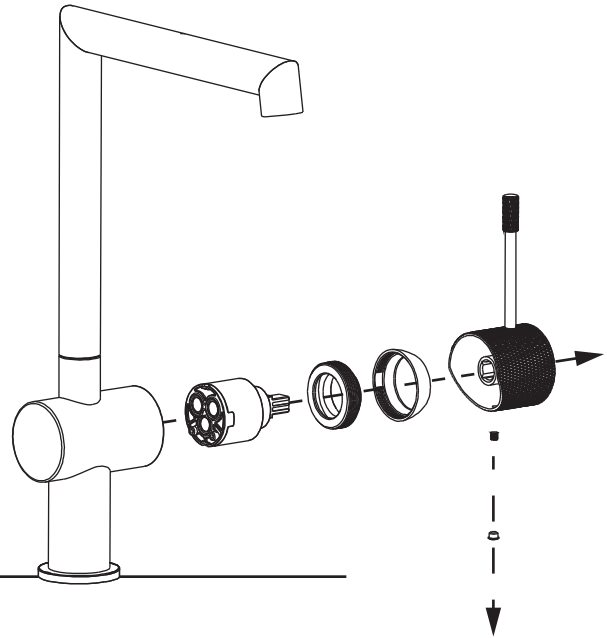

EN MAINTENANCE
SV SKÖTSEL
NO VEDLIKEHOLD
DK VEDLIGEHOJDELSE
FI HOITO

bathlife®
OF SWEDEN

1

2

3

4

Copyright ©2019 Bygghemma Sverige AB. Original content rights reserved. All product names, logos, and brands are property of their respective owners.

Information contained within this document was considered accurate at the time of publication, but may be subject to revision.