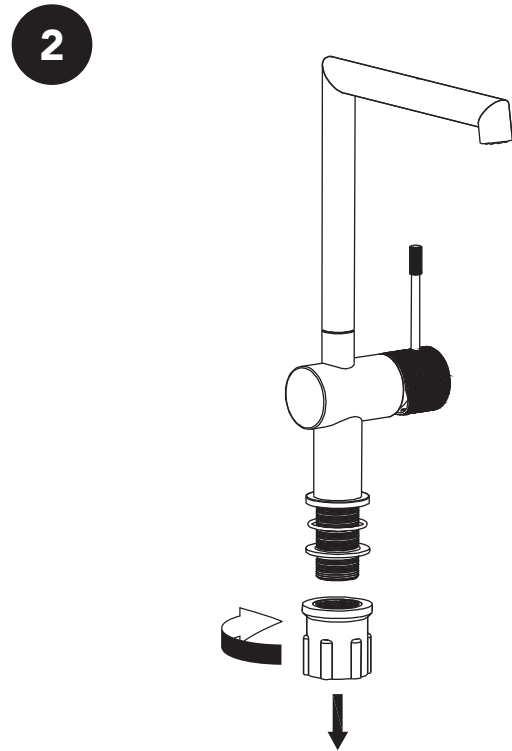

EN **ASSEMBLY**
SV **MONTERING**
NO **MONTERING**
DK **MONTAGE**
FI **KOKOONPANO**

bathlife®
OF SWEDEN

Copyright ©2019 Bygghemma Sverige AB. Original content rights reserved. All product names, logos, and brands are property of their respective owners.

Information contained within this document was considered accurate at the time of publication, but may be subject to revision.