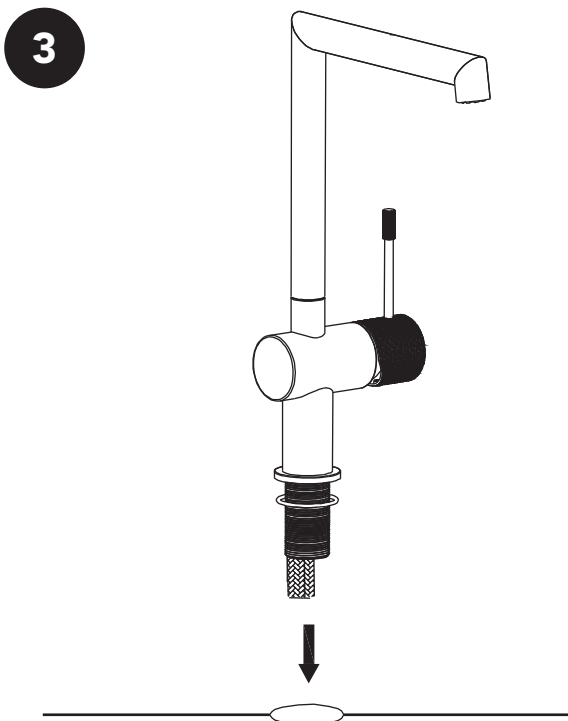

EN **ASSEMBLY**
SV **MONTERING**
NO **MONTERING**
DK **MONTAGE**
FI **KOKOONPANO**

bathlife®
OF SWEDEN

Copyright ©2019 Bygghemma Sverige AB. Original content rights reserved. All product names, logos, and brands are property of their respective owners.

Information contained within this document was considered accurate at the time of publication, but may be subject to revision.