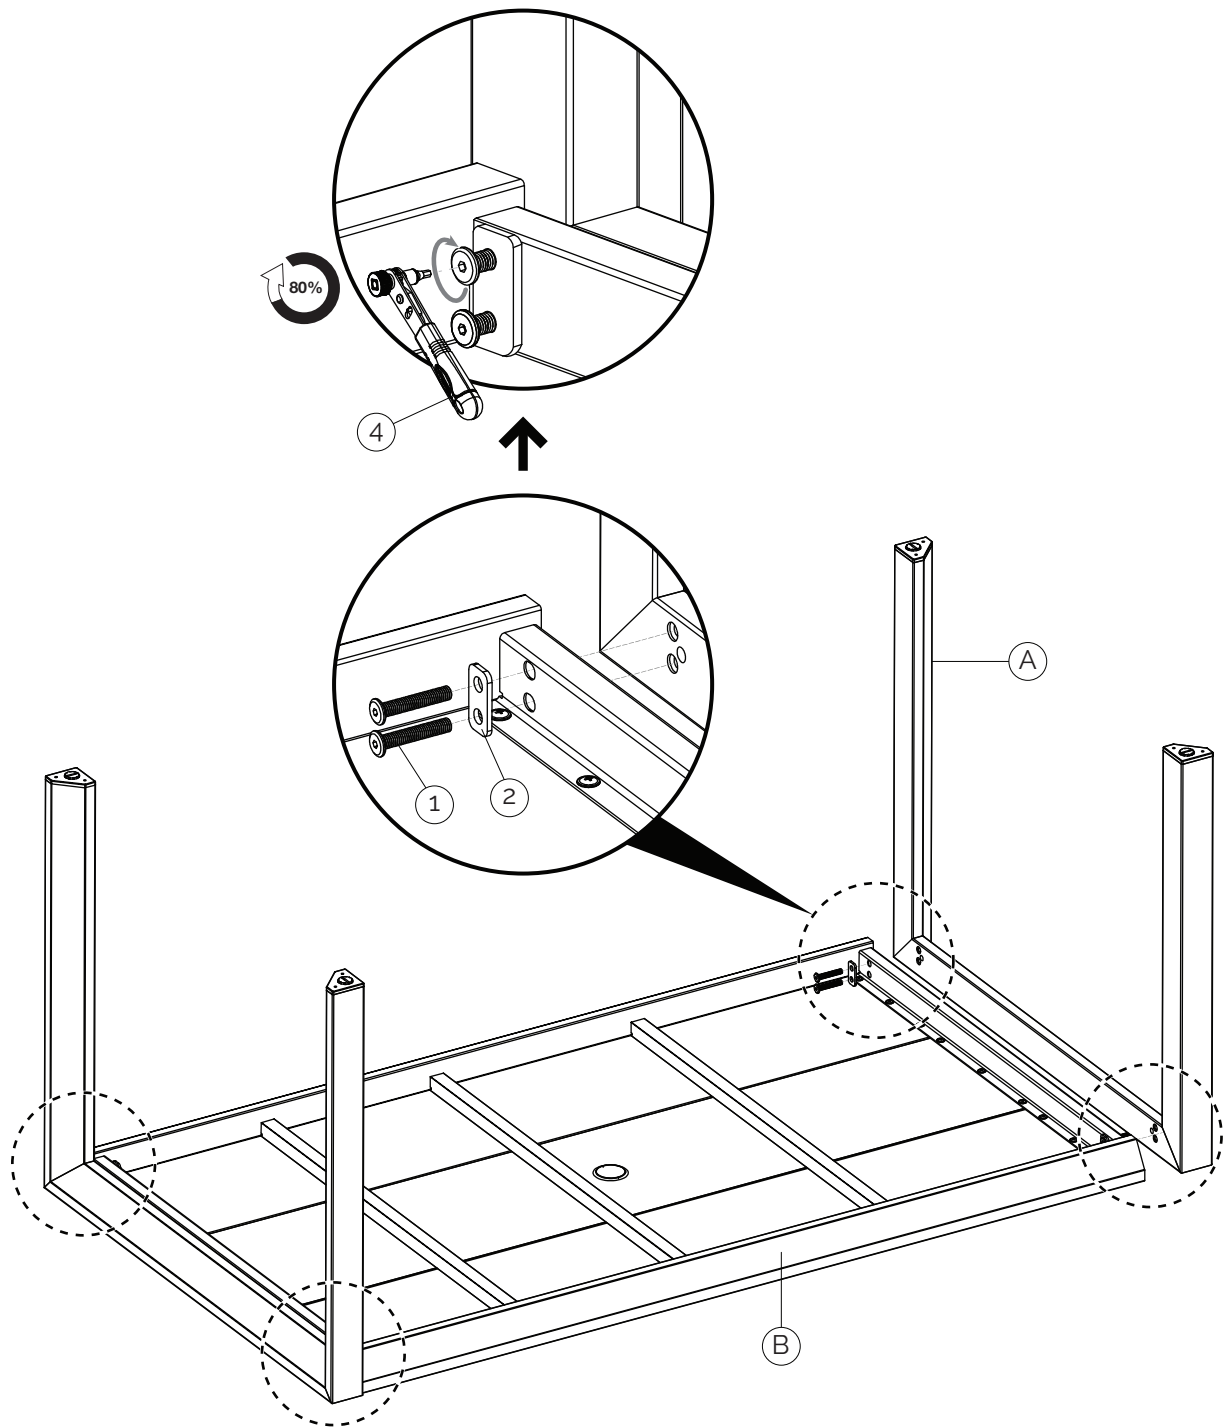

1

1 HW-ST-02-055 (8x45) x8	2 HW-ST-04-294 (40x20x3) x4	4 HW-MM-18-026 (125) x1