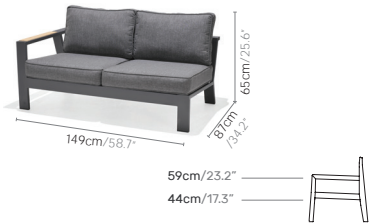

PALAU RIGHT 2 SEATER SOFA

Materials
Aluminium
Teak FSC
Olefin

🕒 0 minutes
Wt: 23.4kg/52lb