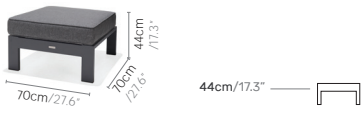

PALAU

PALAU

PALAU OTTOMAN

Materials
Aluminium
Olefin

🕒 0 minutes
Wt: 8.2kg/18lb

PALAU SOFA SIDE CHAIR

Materials
Aluminium
Olefin

🕒 0 minutes
Wt: 12.6kg/28lb