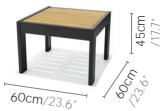

PALAU SIDE TABLE

Materials
Aluminium
Teak FSC

🕒 15 minutes
Wt: 9kg/20lb