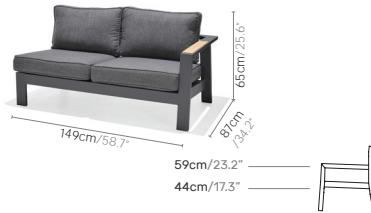

PALAU SOFA CHAIR

Materials
Aluminium
Teak FSC
Olefin

🕒 0 minutes
Wt: 16.4kg/37lb

PALAU RIGHT 2 SEATER SOFA

Materials
Aluminium
Teak FSC
Olefin

🕒 0 minutes
Wt: 23.4kg/52lb

PALAU LEFT 2 SEATER SOFA

Materials
Aluminium
Teak FSC
Olefin