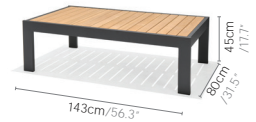

Materials
Aluminium
Teak FSC
Olefin

🕒 0 minutes
Wt: 34kg/75lb

PALAU SIDE TABLE

Materials
Aluminium
Teak FSC

🕒 15 minutes
Wt: 9kg/20lb

PALAU SQUARE SOFA TABLE

Materials
Aluminium
Teak FSC

🕒 15 minutes
Wt: 16.8kg/37lb