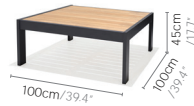

Materials
Aluminium
Teak FSC
Olefin

🕒 0 minutes
Wt: 34kg/75lb

PALAU SIDE TABLE

Materials
Aluminium
Teak FSC

🕒 15 minutes
Wt: 9kg/20lb

PALAU SQUARE SOFA TABLE

Materials
Aluminium
Teak FSC

🕒 15 minutes
Wt: 16.8kg/37lb