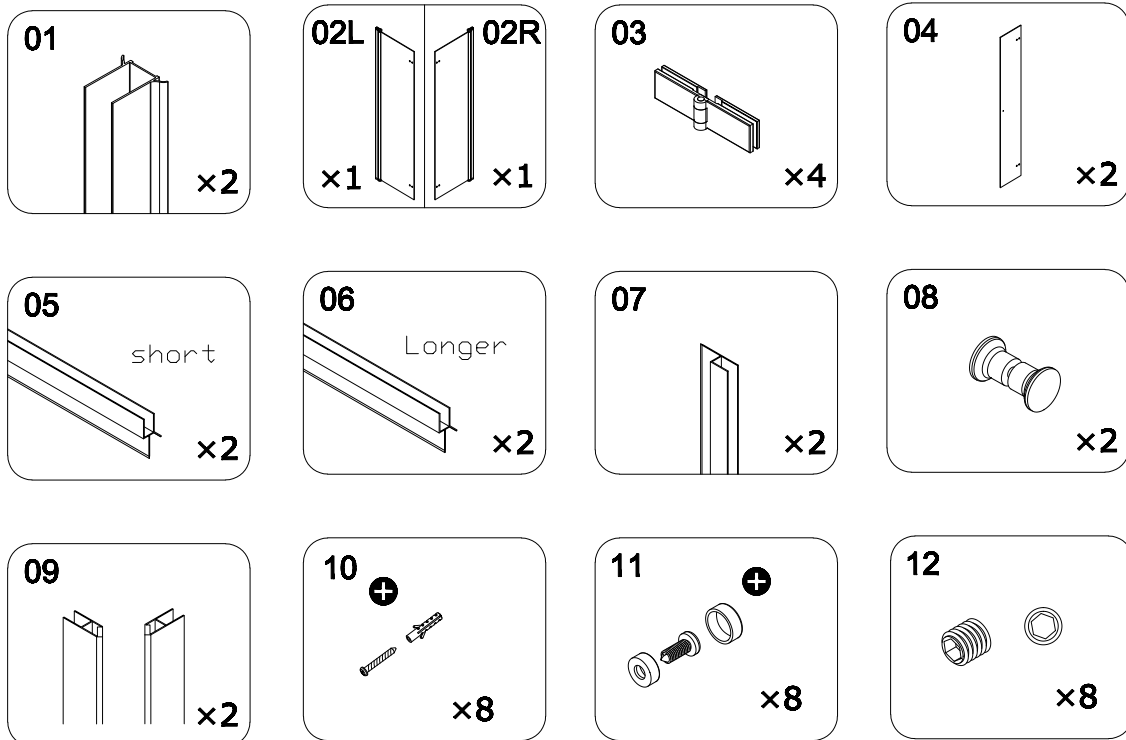

Installation Accessories List

Copyright ©2020 Bygghemma Sverige AB. Original content rights reserved. All product names, logos, and brands are property of their respective owners.

Information contained within this document was considered accurate at the time of publication, but may be subject to revision.