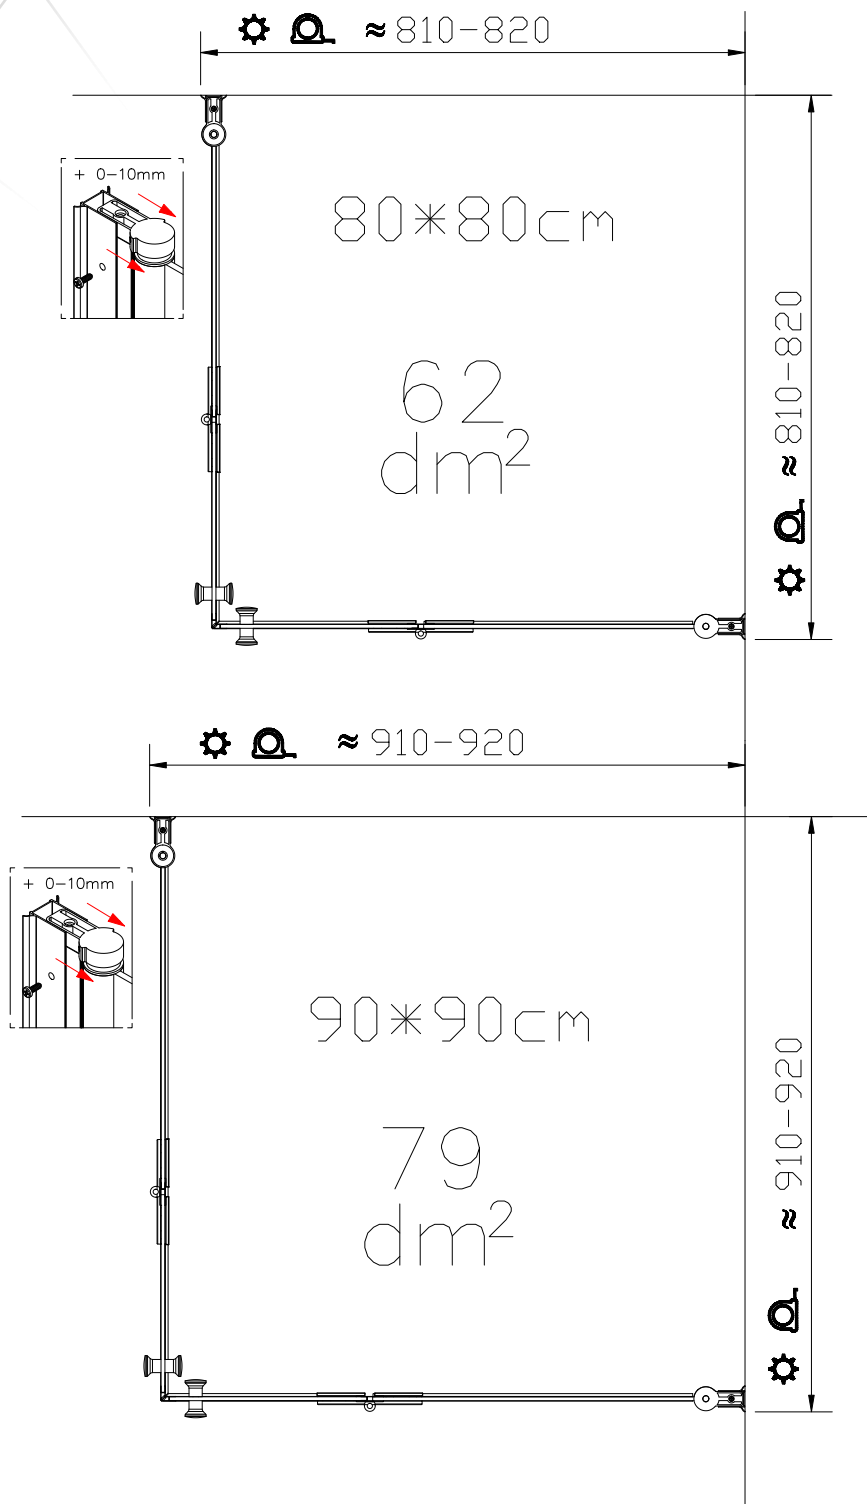

Suggested Door Combinations

Copyright ©2020 Bygghemma Sverige AB. Original content rights reserved. All product names, logos, and brands are property of their respective owners.

Information contained within this document was considered accurate at the time of publication, but may be subject to revision.