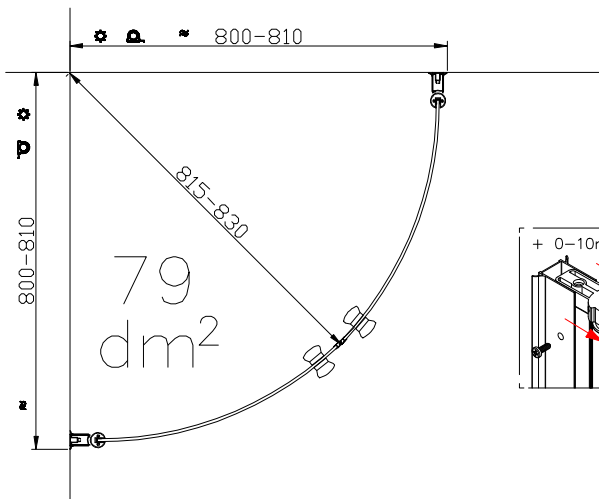

800 H1G + 800H1G