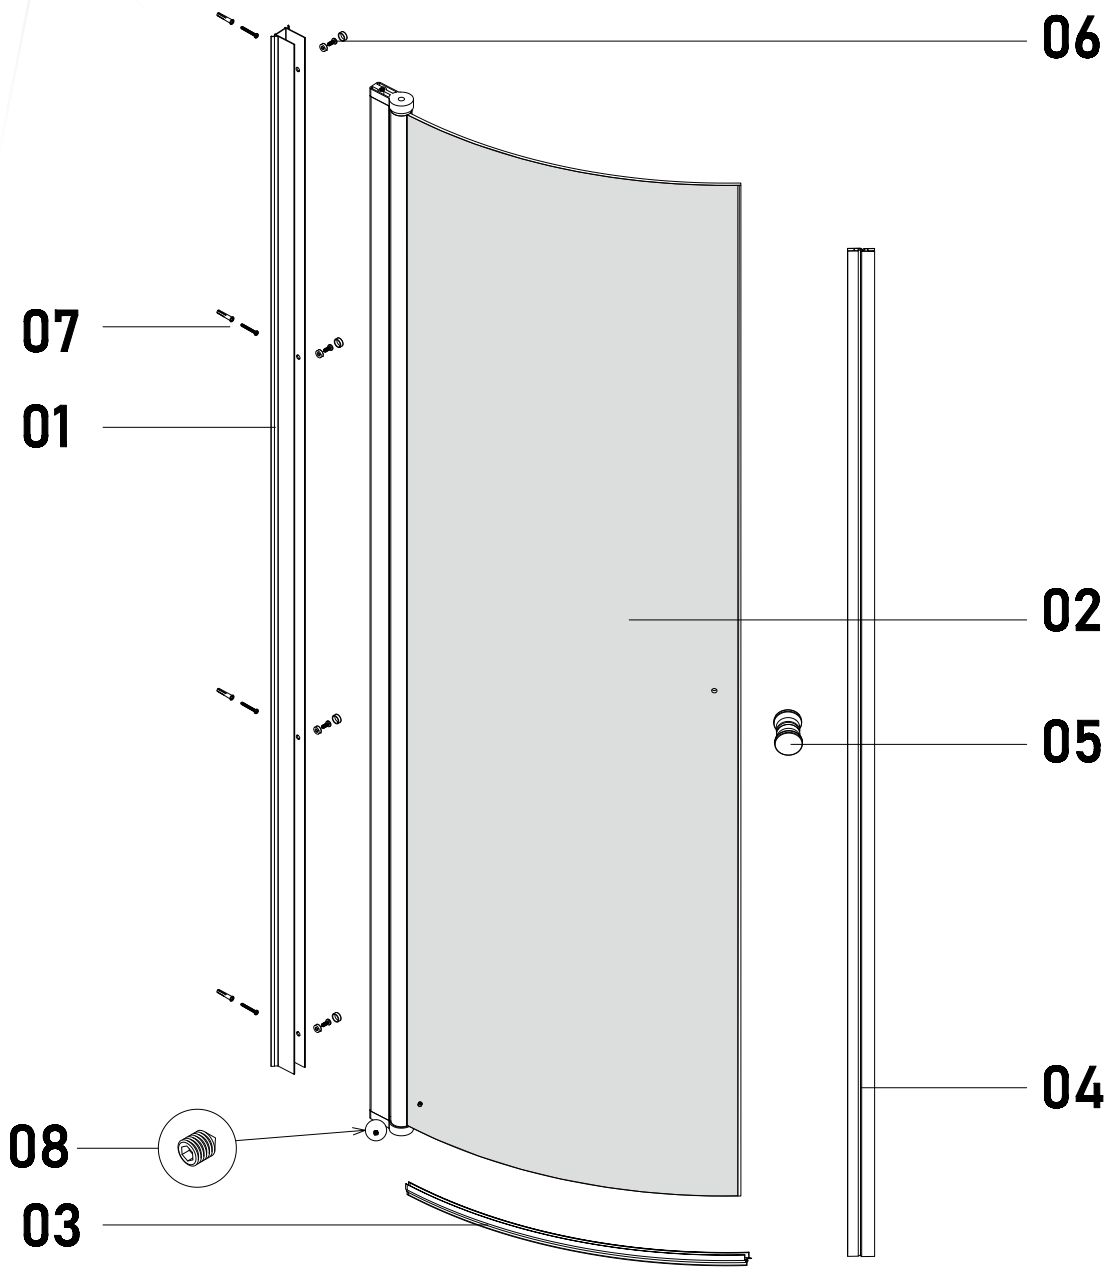

700 H1G + 800H1G

Copyright ©2020 Bygghemma Sverige AB. Original content rights reserved. All product names, logos, and brands are property of their respective owners.

Information contained within this document was considered accurate at the time of publication, but may be subject to revision.