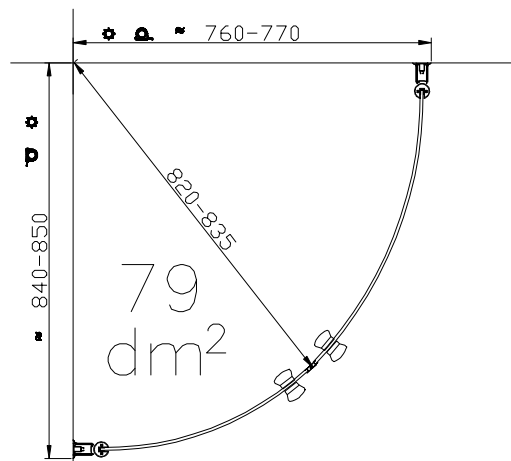

700 H1G + 900H1G

Copyright ©2020 Bygghemma Sverige AB. Original content rights reserved. All product names, logos, and brands are property of their respective owners.

Information contained within this document was considered accurate at the time of publication, but may be subject to revision.