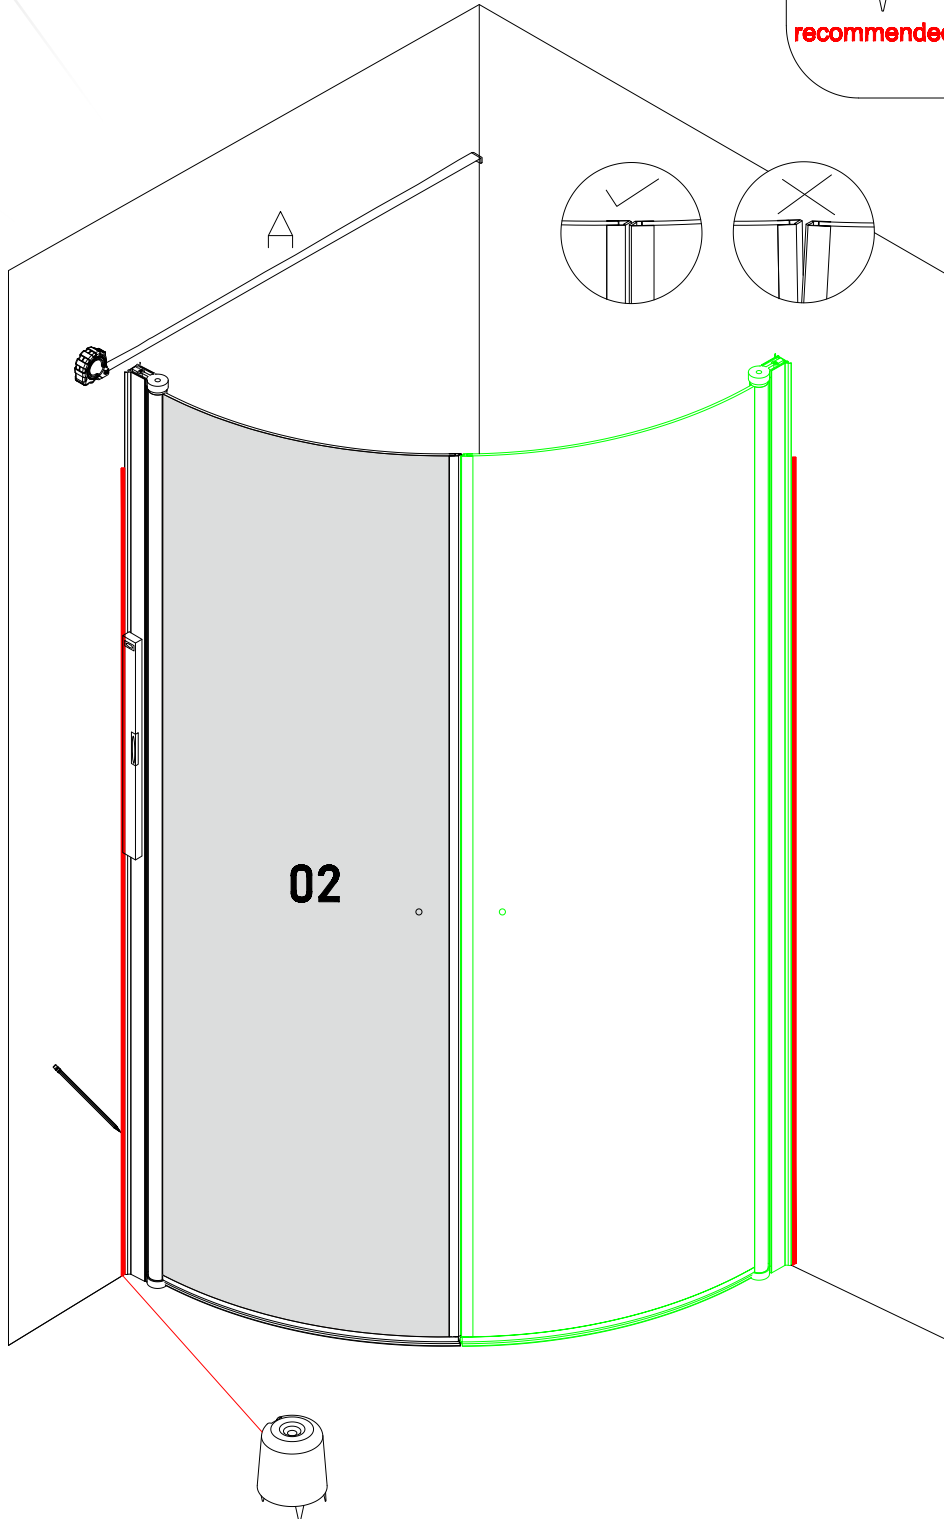

A=PLEASE CHECK SIZE PAGE

Copyright ©2020 Bygghemma Sverige AB. Original content rights reserved. All product names, logos, and brands are property of their respective owners.

Information contained within this document was considered accurate at the time of publication, but may be subject to revision.