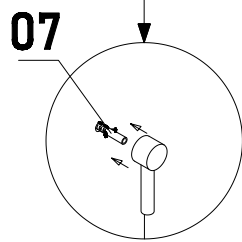

Copyright ©2020 Bygghemma Sverige AB. Original content rights reserved. All product names, logos, and brands are property of their respective owners.

Information contained within this document was considered accurate at the time of publication, but may be subject to revision.