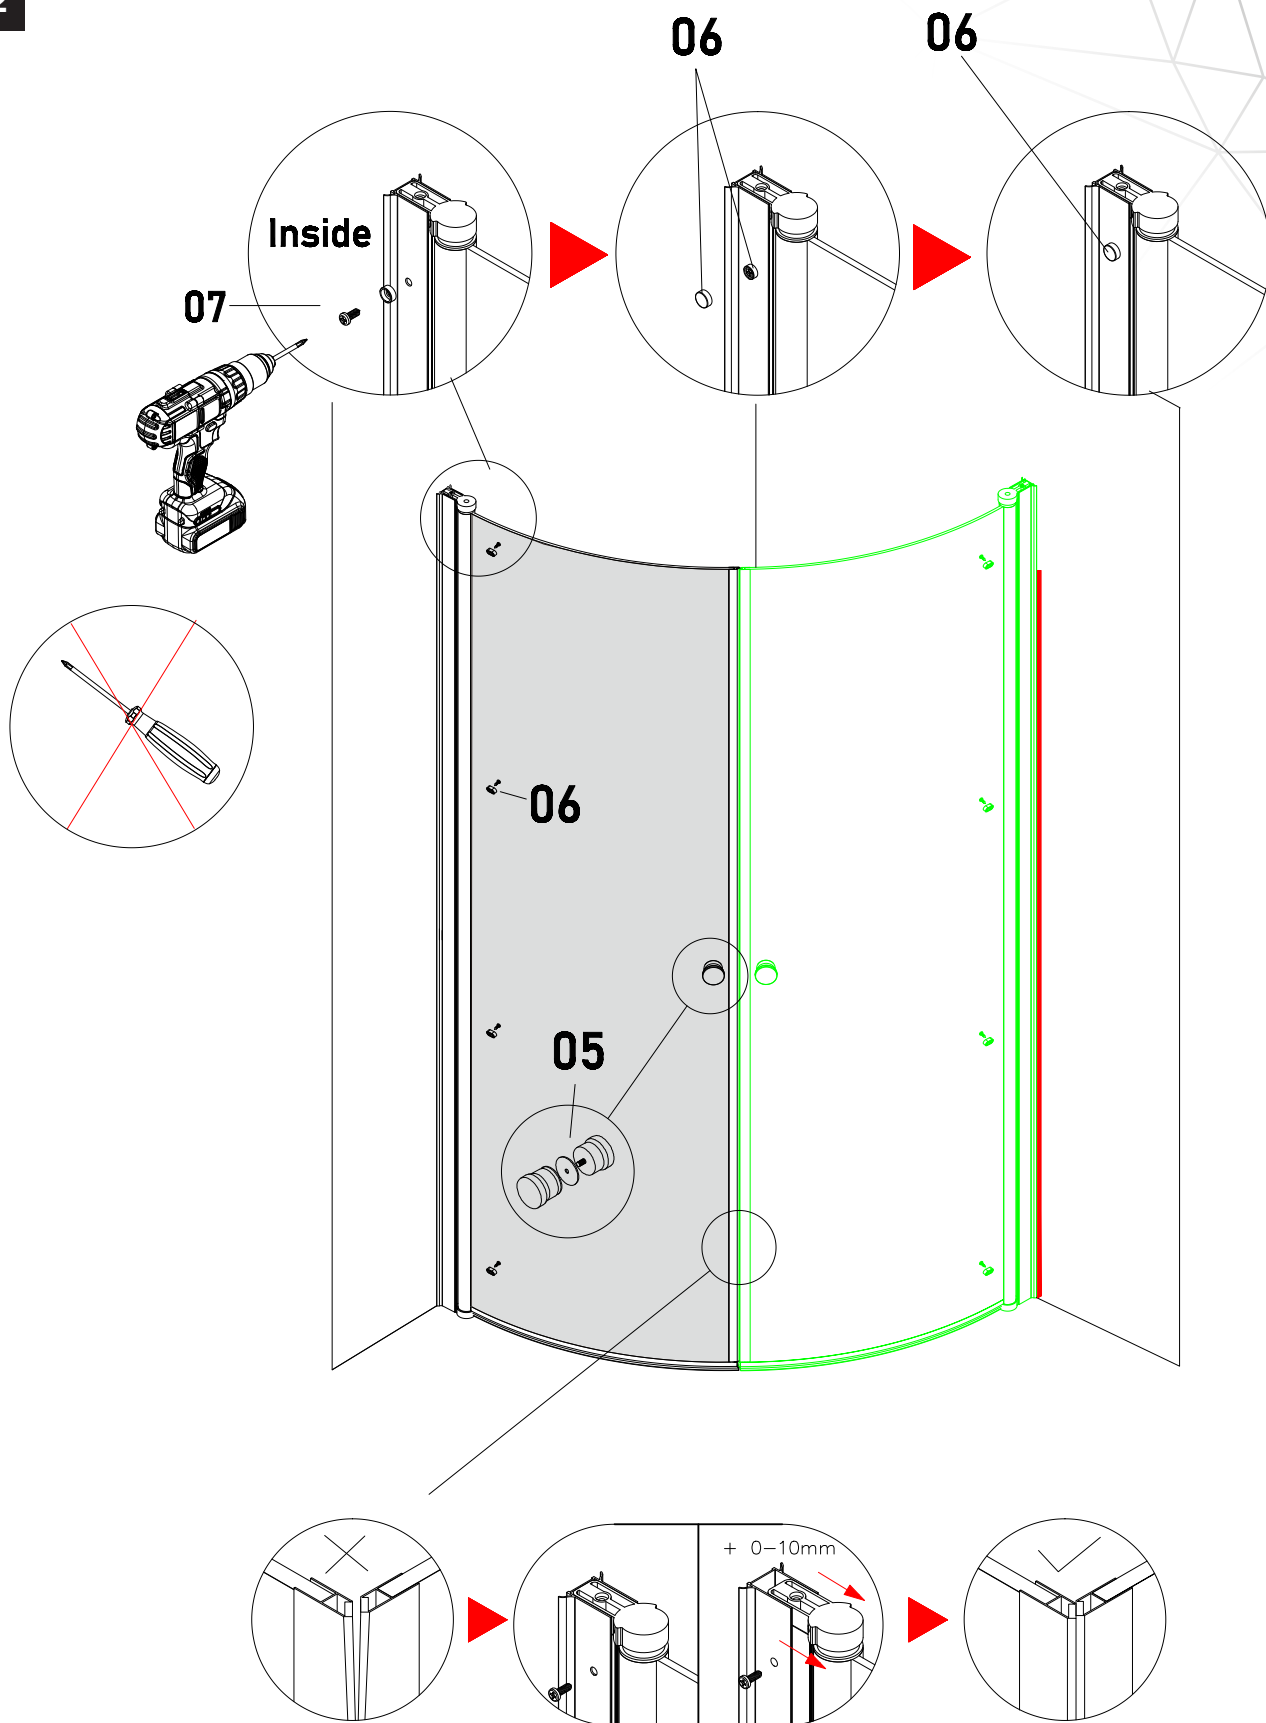

Copyright ©2020 Bygghemma Sverige AB. Original content rights reserved. All product names, logos, and brands are property of their respective owners.

Information contained within this document was considered accurate at the time of publication, but may be subject to revision.