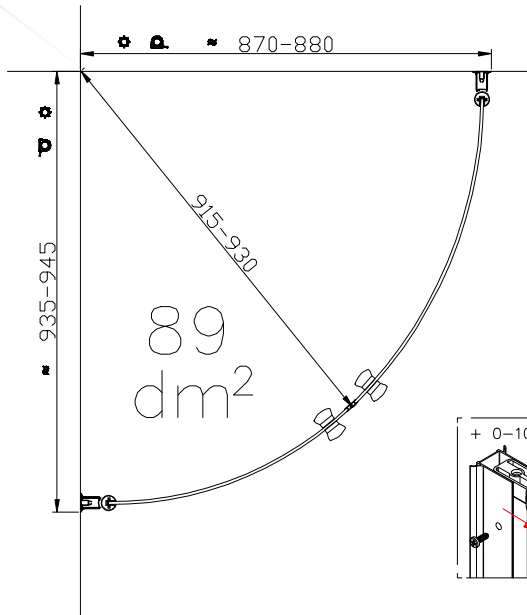

800 H1G + 1000H1G