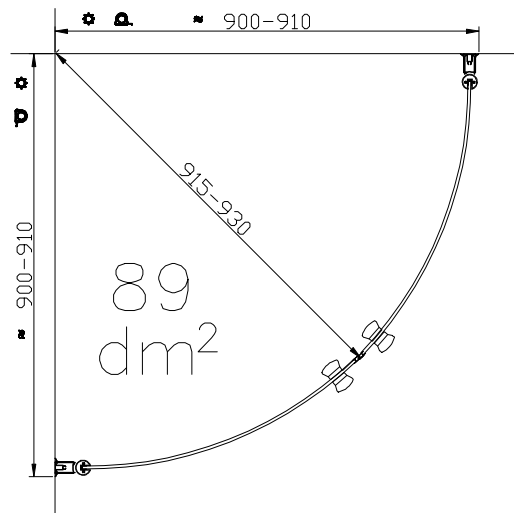

700 H1G + 900H1G

900 H1G + 900H1G