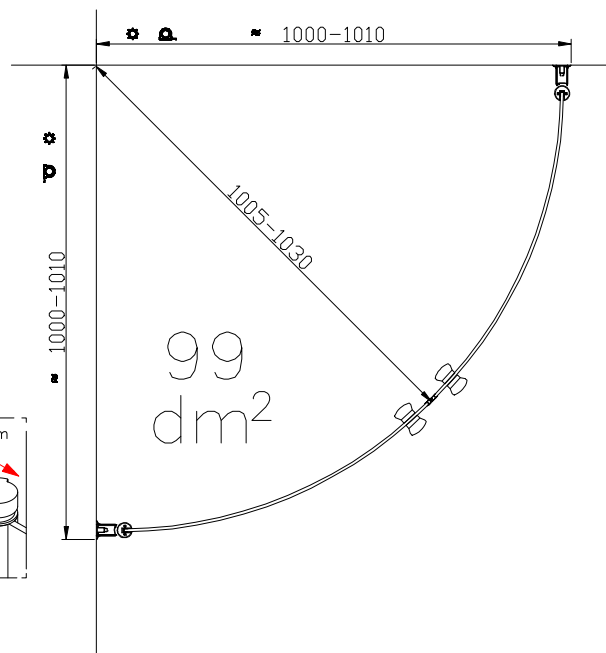

1000 H1G + 1000H1G