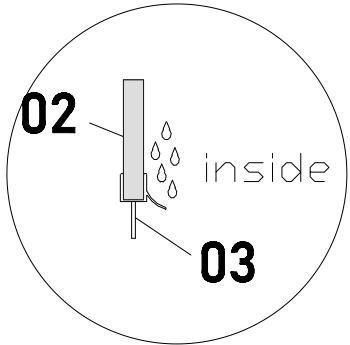

Copyright ©2020 Bygghemma Sverige AB. Original content rights reserved. All product names, logos, and brands are property of their respective owners.

Information contained within this document was considered accurate at the time of publication, but may be subject to revision.