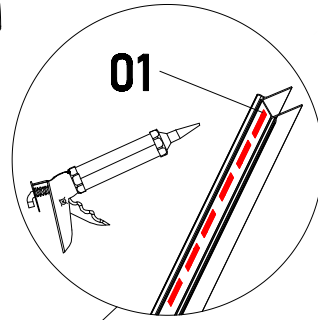

Copyright ©2020 Bygghemma Sverige AB. Original content rights reserved. All product names, logos, and brands are property of their respective owners.

Information contained within this document was considered accurate at the time of publication, but may be subject to revision.