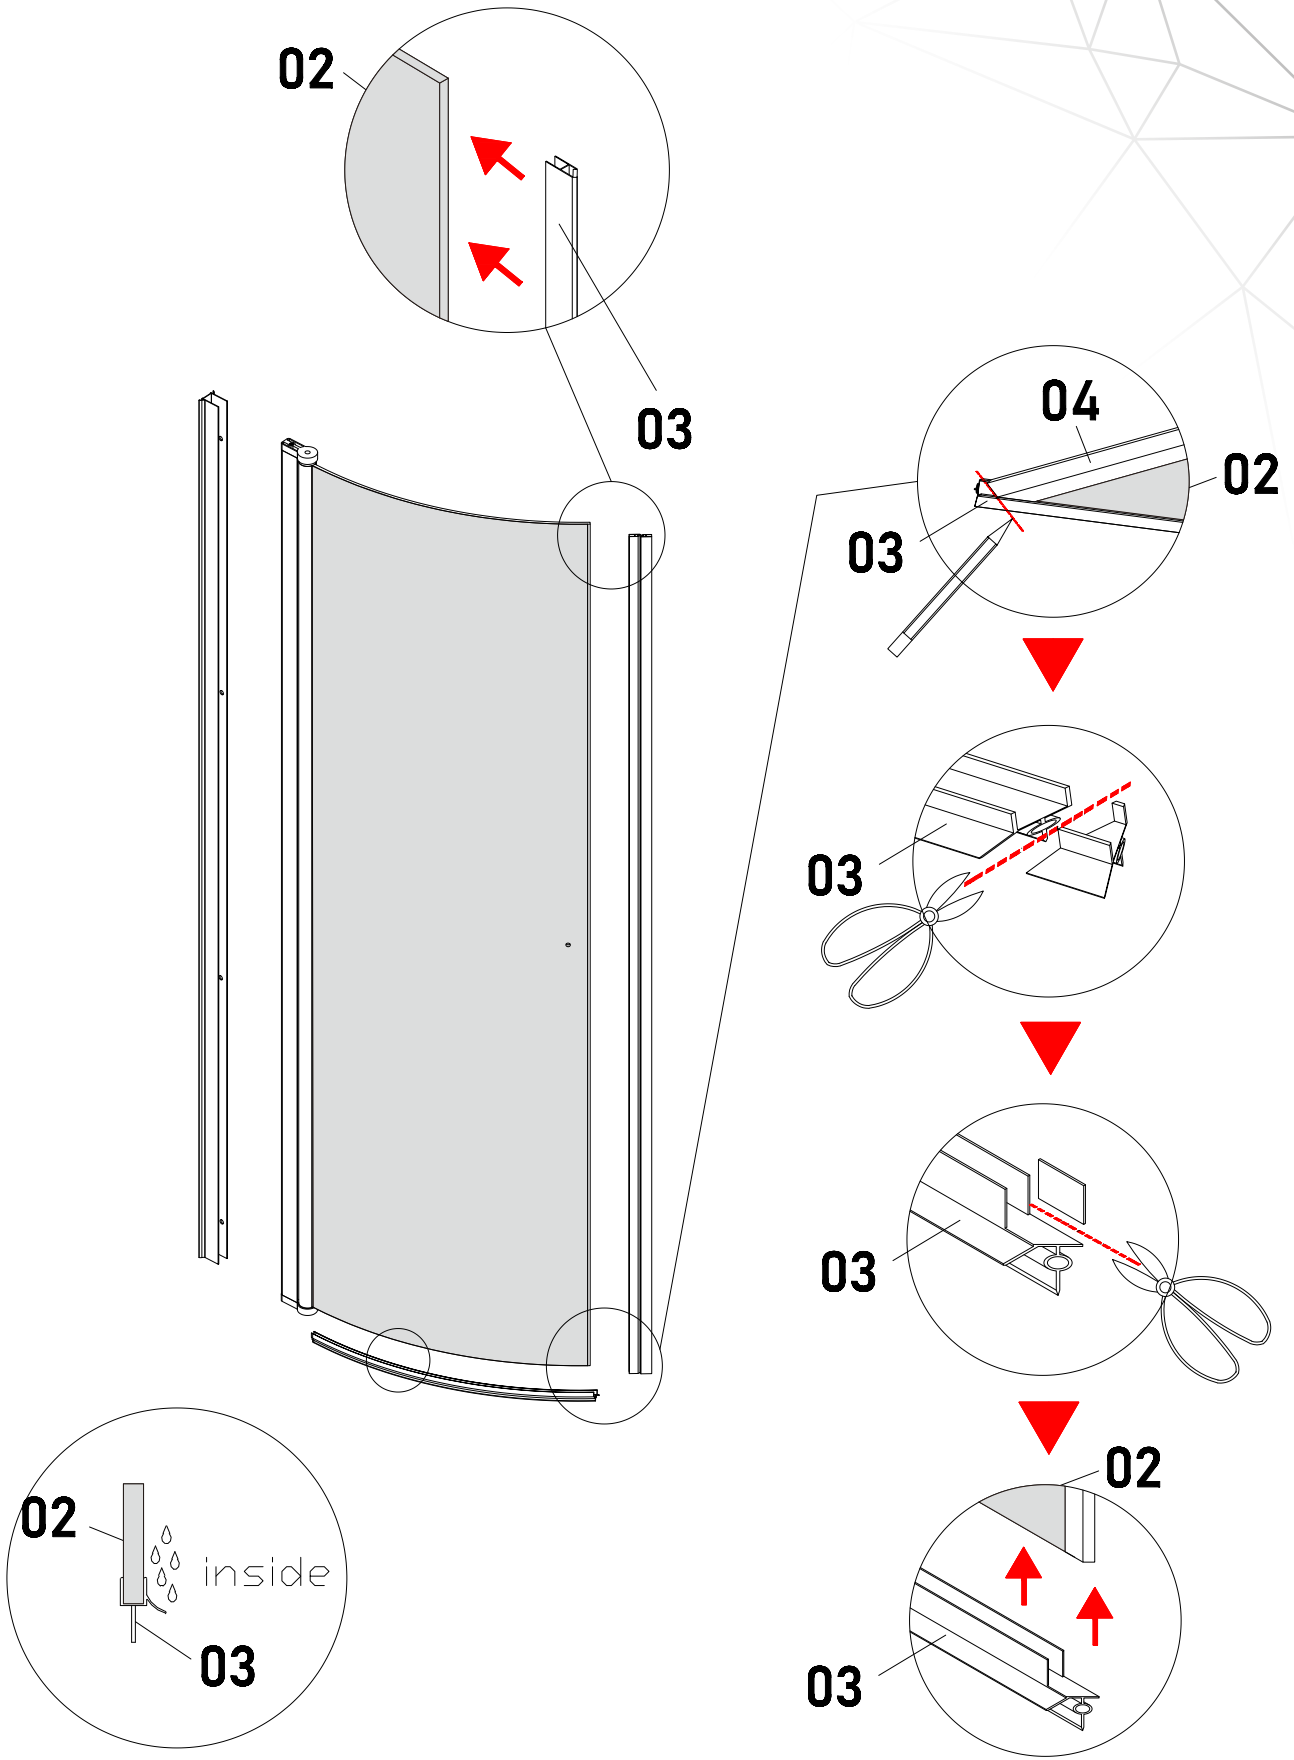

Copyright ©2020 Bygghemma Sverige AB. Original content rights reserved. All product names, logos, and brands are property of their respective owners.

Information contained within this document was considered accurate at the time of publication, but may be subject to revision.