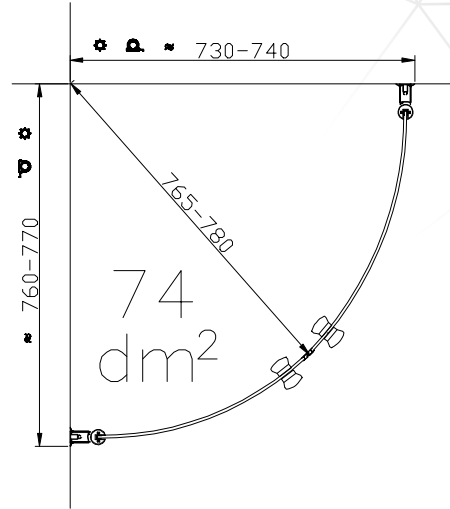

900 H1G + 900H1G

700 H1G + 800H1G