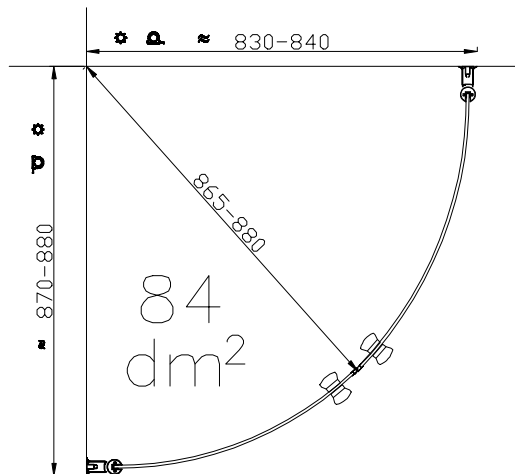

800 H1G + 900H1G