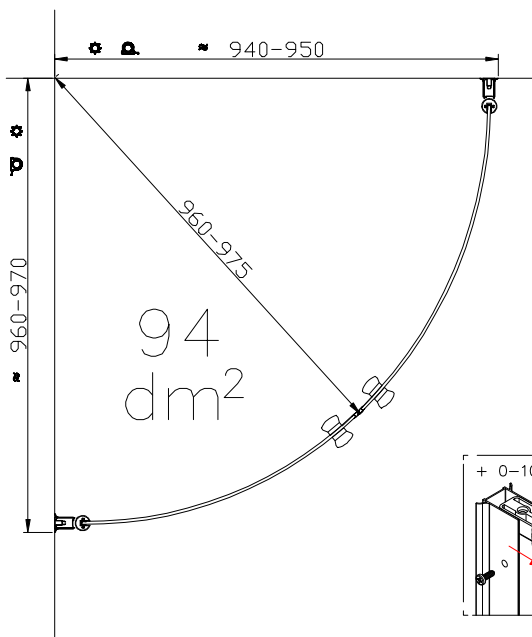

900 H1G + 1000H1G