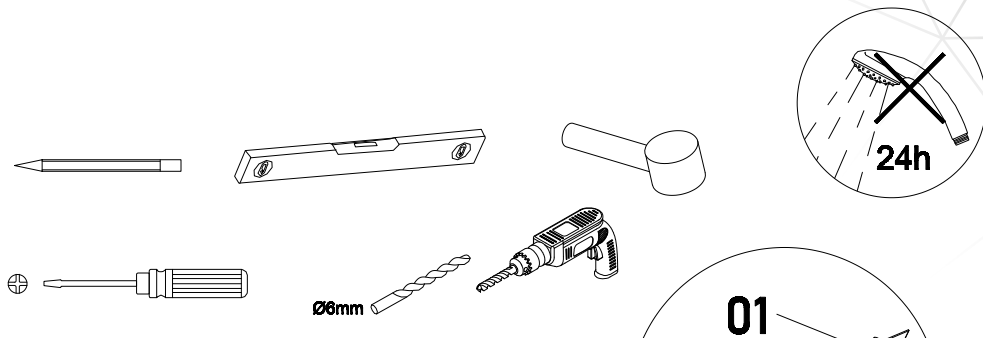

Copyright ©2020 Bygghemma Sverige AB. Original content rights reserved. All product names, logos, and brands are property of their respective owners.

Information contained within this document was considered accurate at the time of publication, but may be subject to revision.