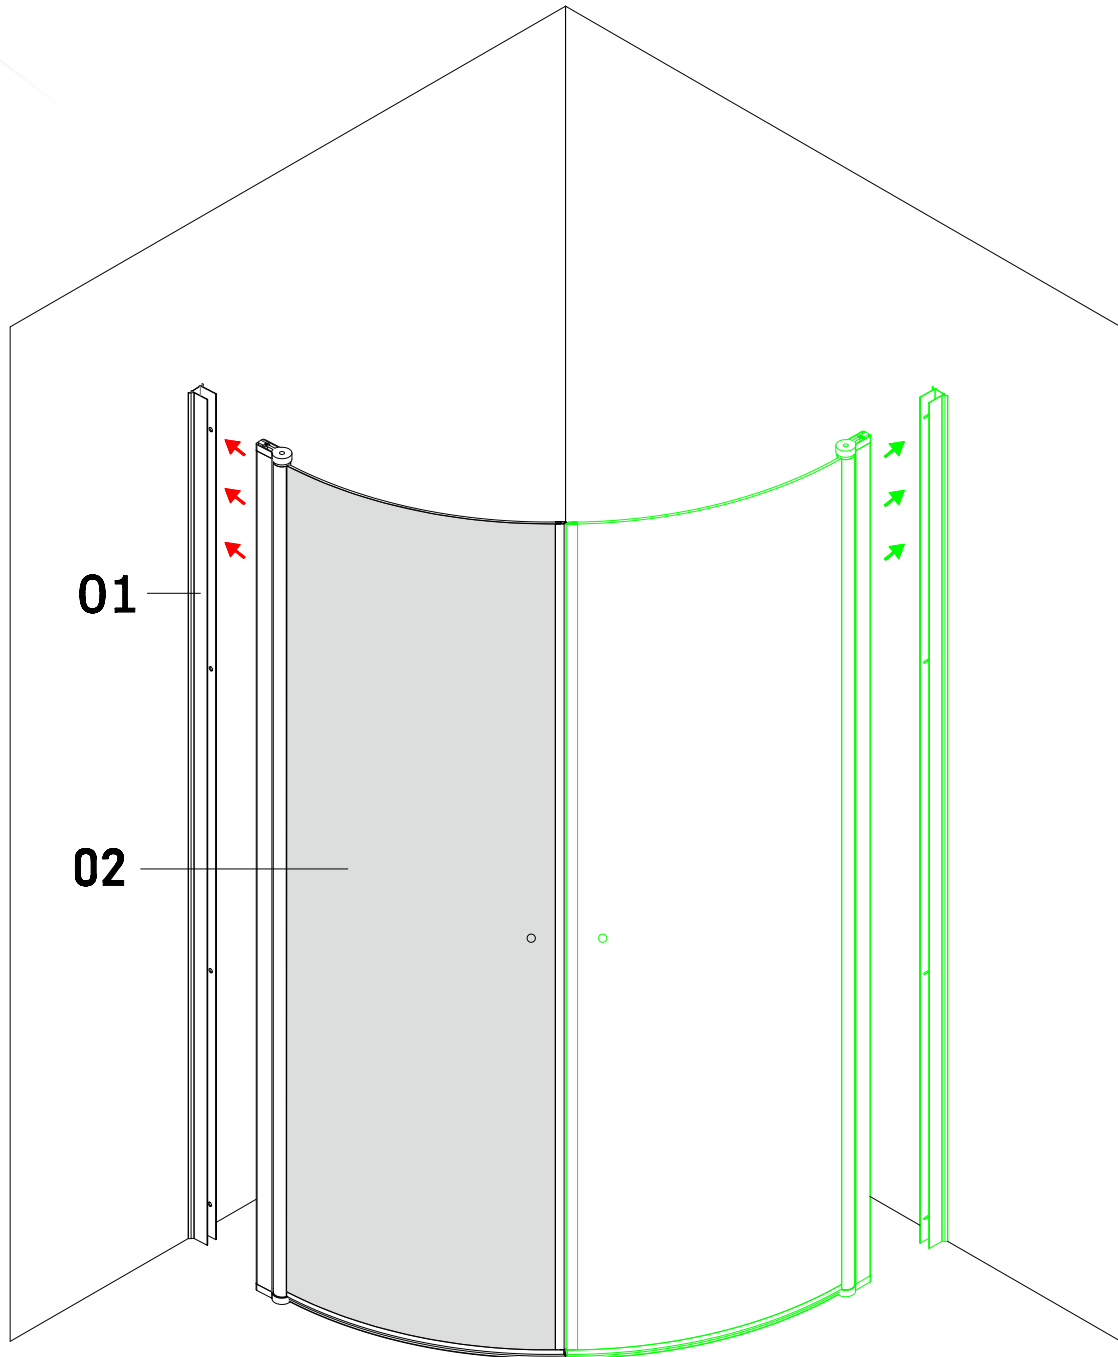

Copyright ©2020 Bygghemma Sverige AB. Original content rights reserved. All product names, logos, and brands are property of their respective owners.

Information contained within this document was considered accurate at the time of publication, but may be subject to revision.