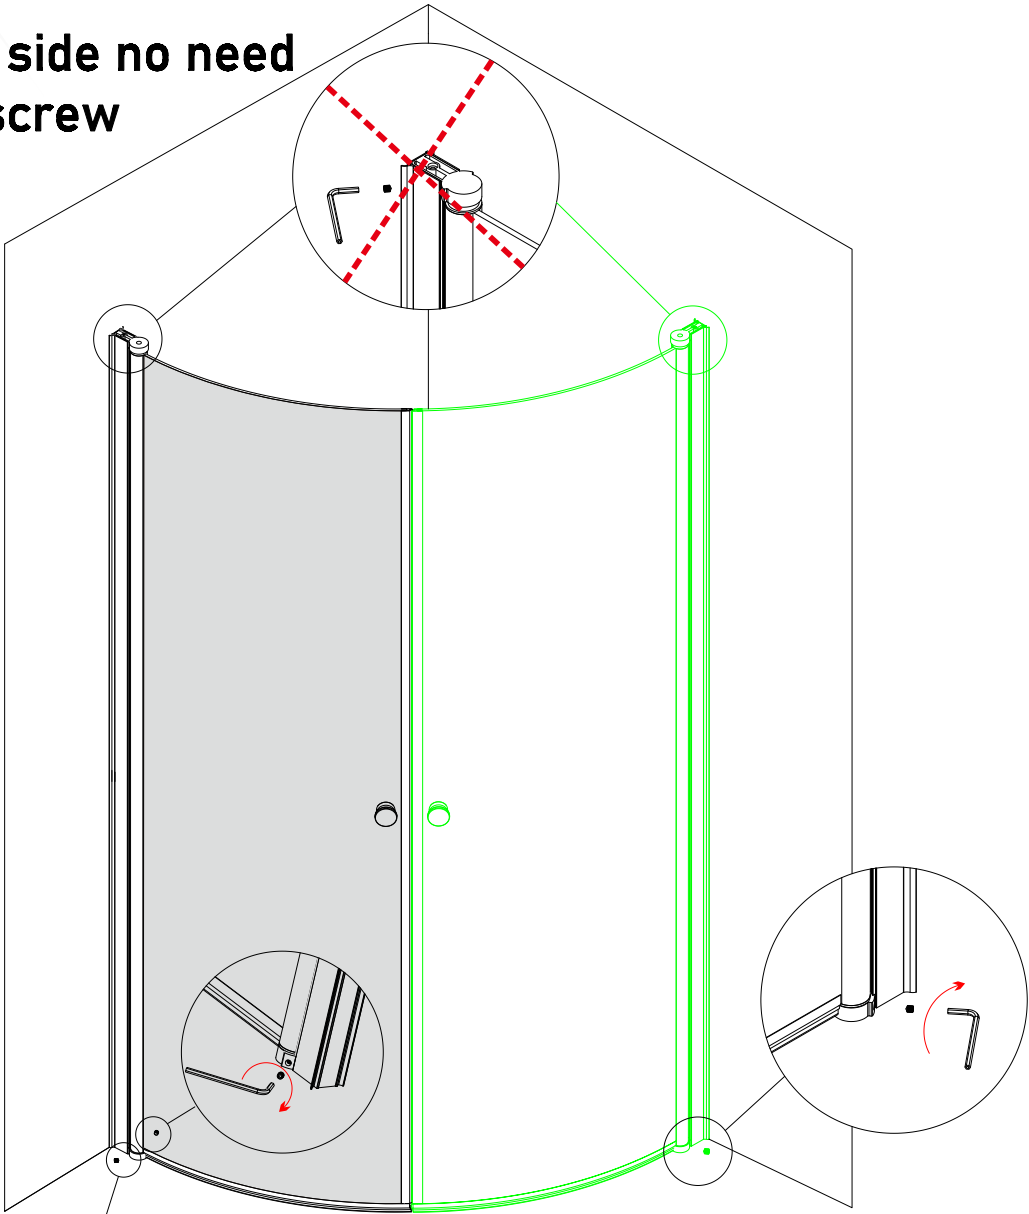

Top side no need
fix screw

Copyright ©2020 Bygghemma Sverige AB. Original content rights reserved. All product names, logos, and brands are property of their respective owners.

Information contained within this document was considered accurate at the time of publication, but may be subject to revision.