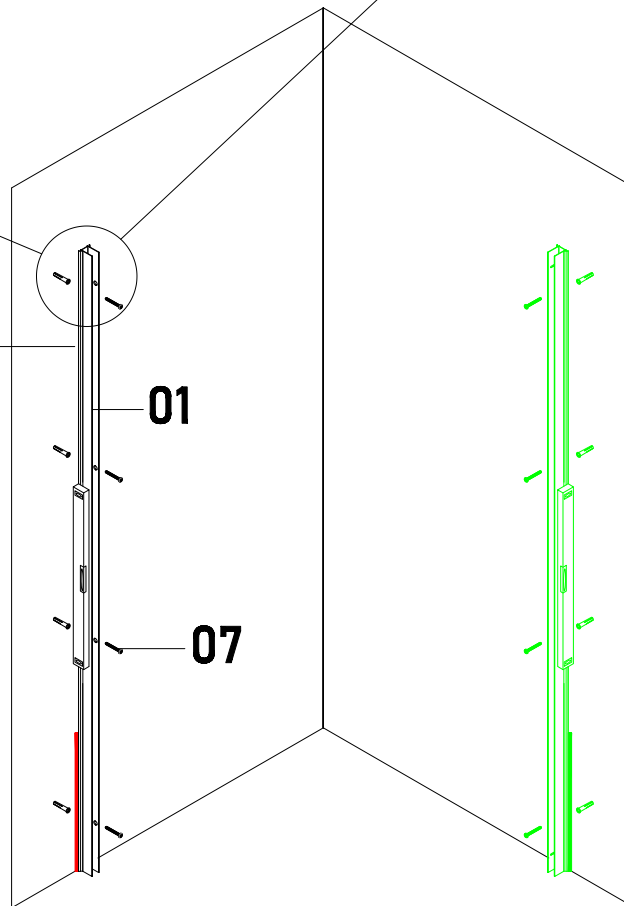

Copyright ©2020 Bygghemma Sverige AB. Original content rights reserved. All product names, logos, and brands are property of their respective owners.

Information contained within this document was considered accurate at the time of publication, but may be subject to revision.