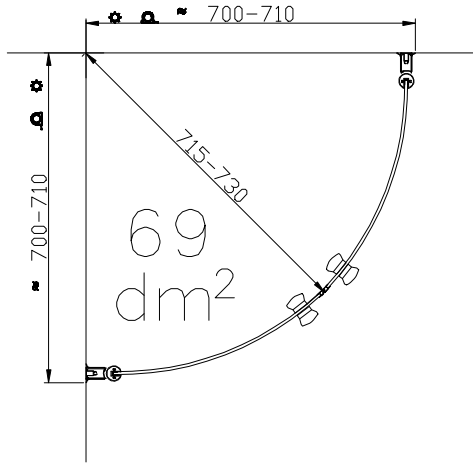

800 H1G + 800H1G

700 H1G + 700H1G