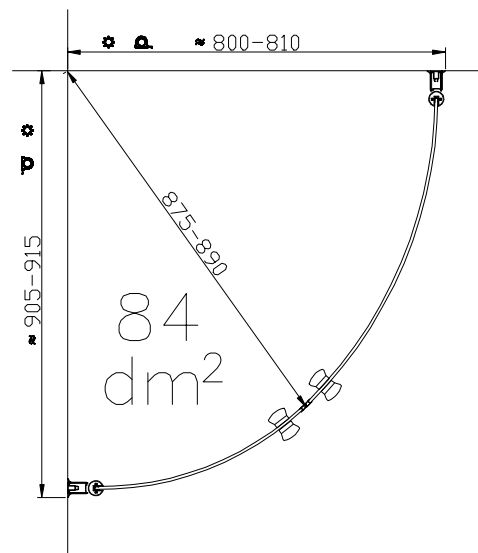

700 H1G + 1000H1G

Copyright ©2020 Bygghemma Sverige AB. Original content rights reserved. All product names, logos, and brands are property of their respective owners.

Information contained within this document was considered accurate at the time of publication, but may be subject to revision.