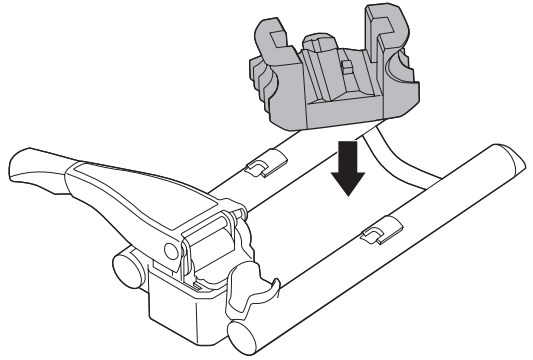

➤ Instructions

Thule EasyFold XT Loading Ramp 9334

Spare part:

52904

1

2

3

4