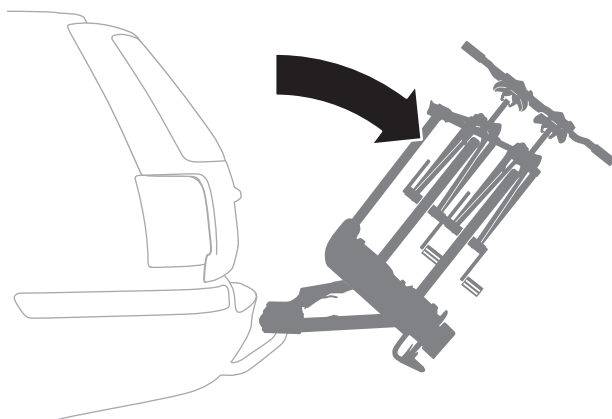

➤ Instructions

Thule EasyFold XT Loading Ramp 9334

Spare part:

52904

1

2

3

4