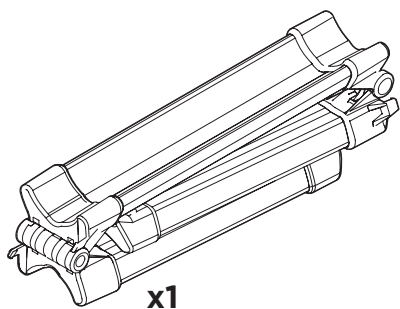

➤ Instructions

Thule EasyFold XT Loading Ramp 9334

Spare part:

52904

1

2

3

4