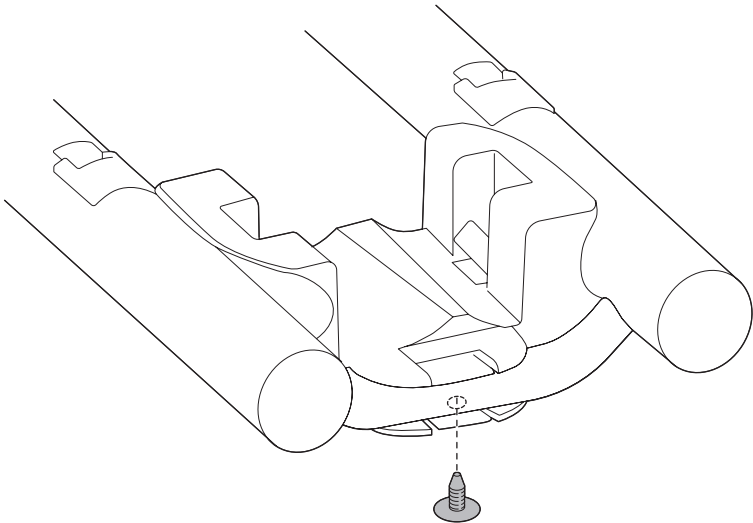

➤ Instructions

Thule EasyFold XT Loading Ramp 9334

Spare part:

52904

1

2

3

4