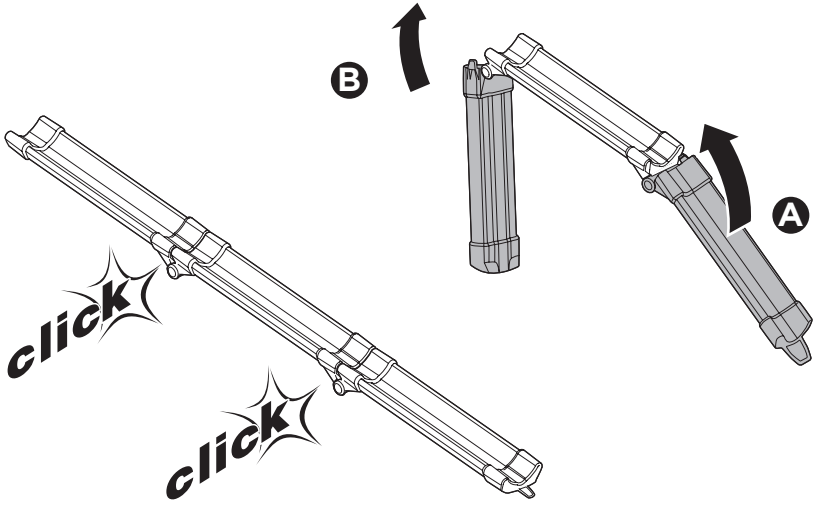

➤ Instructions

Thule EasyFold XT Loading Ramp 9334

Spare part:

52904

1

2

3

4