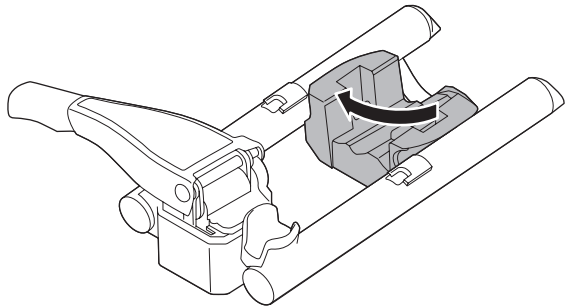

➤ Instructions

Thule EasyFold XT Loading Ramp 9334

Spare part:

52904

1

2

3

4