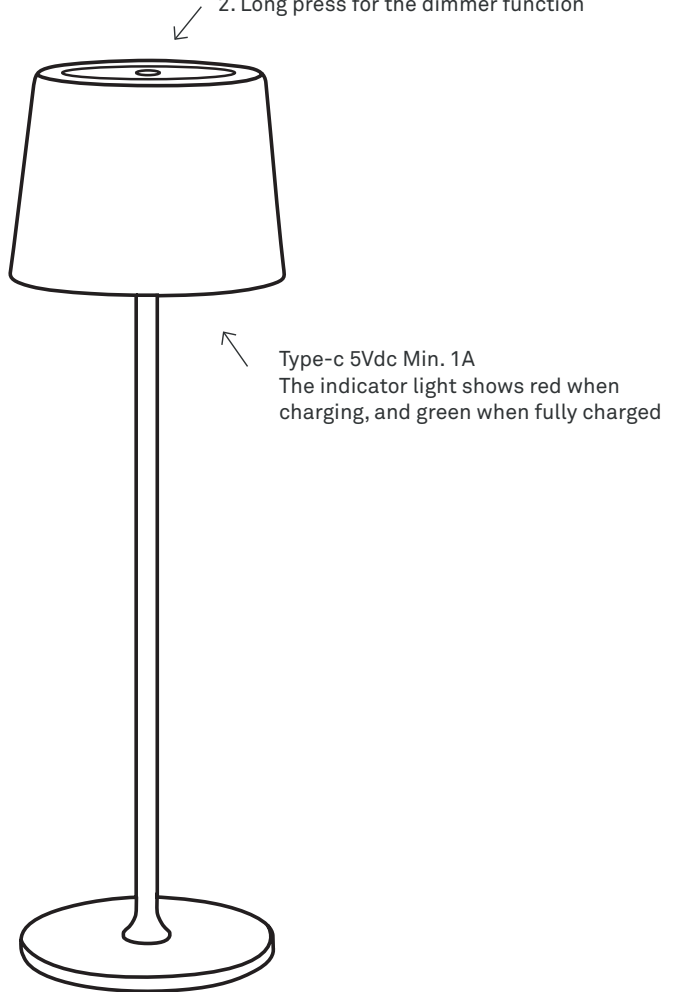

Instructions

USB Type-C cable included

Charger not included

1. Short press to turn on and off
2. Long press for the dimmer function