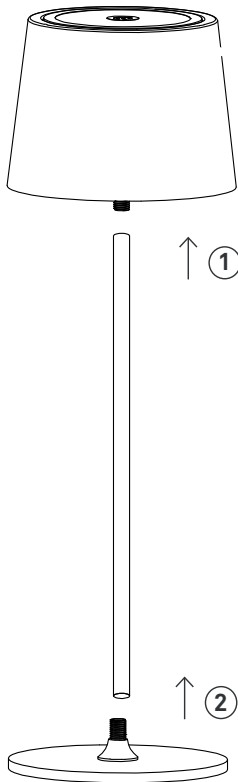

# Fiore

Rechargeable Table lamp

# Fiore Art. No. 108653

---

## Step 1

Screw the lampshade on top of the base

## Step 2

Screw the plate to the bottom of the base