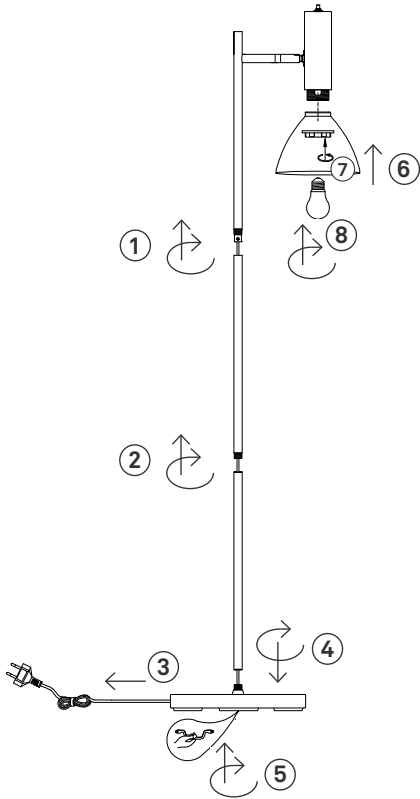

Instructions

Type nr: 20233-10

Contents

- A. Base in metal
- B. Shade in metal

Not included with purchase

Light source E27 bulb, max 40W or 6W LED.

Remember to use a LED bulb. Led bulbs use up to 85% less electricity than a traditional light bulb.