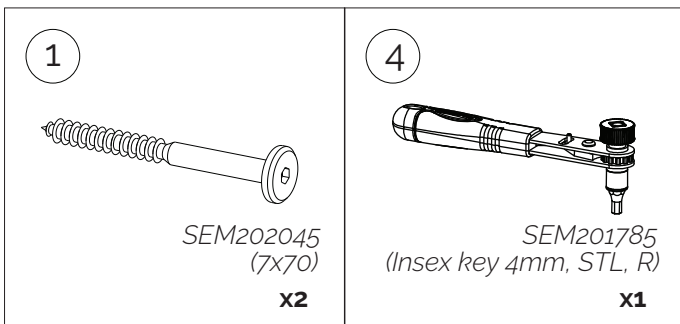

(C)

Leg Support
x1

<p>1</p>  <p>SEM202045 (7x70) x4</p>	<p>2</p>  <p>SEM202047 (7x60) x4</p>	<p>3</p>  <p>SEM201725 (M6x23x30) x4</p>	<p>4</p>  <p>SEM201785 (Insex key 4mm, STL, R) x1</p>
---	---	--	--

15 min

1

2

3

<p>1</p>  <p>SEM202045 (7x70)</p> <p>x2</p>	<p>2</p>  <p>SEM202047 (7x60)</p> <p>x2</p>	<p>4</p>  <p>SEM201785 (Insex key 4mm, STL, R)</p> <p>x1</p>
---	---	---

4

3

SEM201725
(M6x23x30)

x4