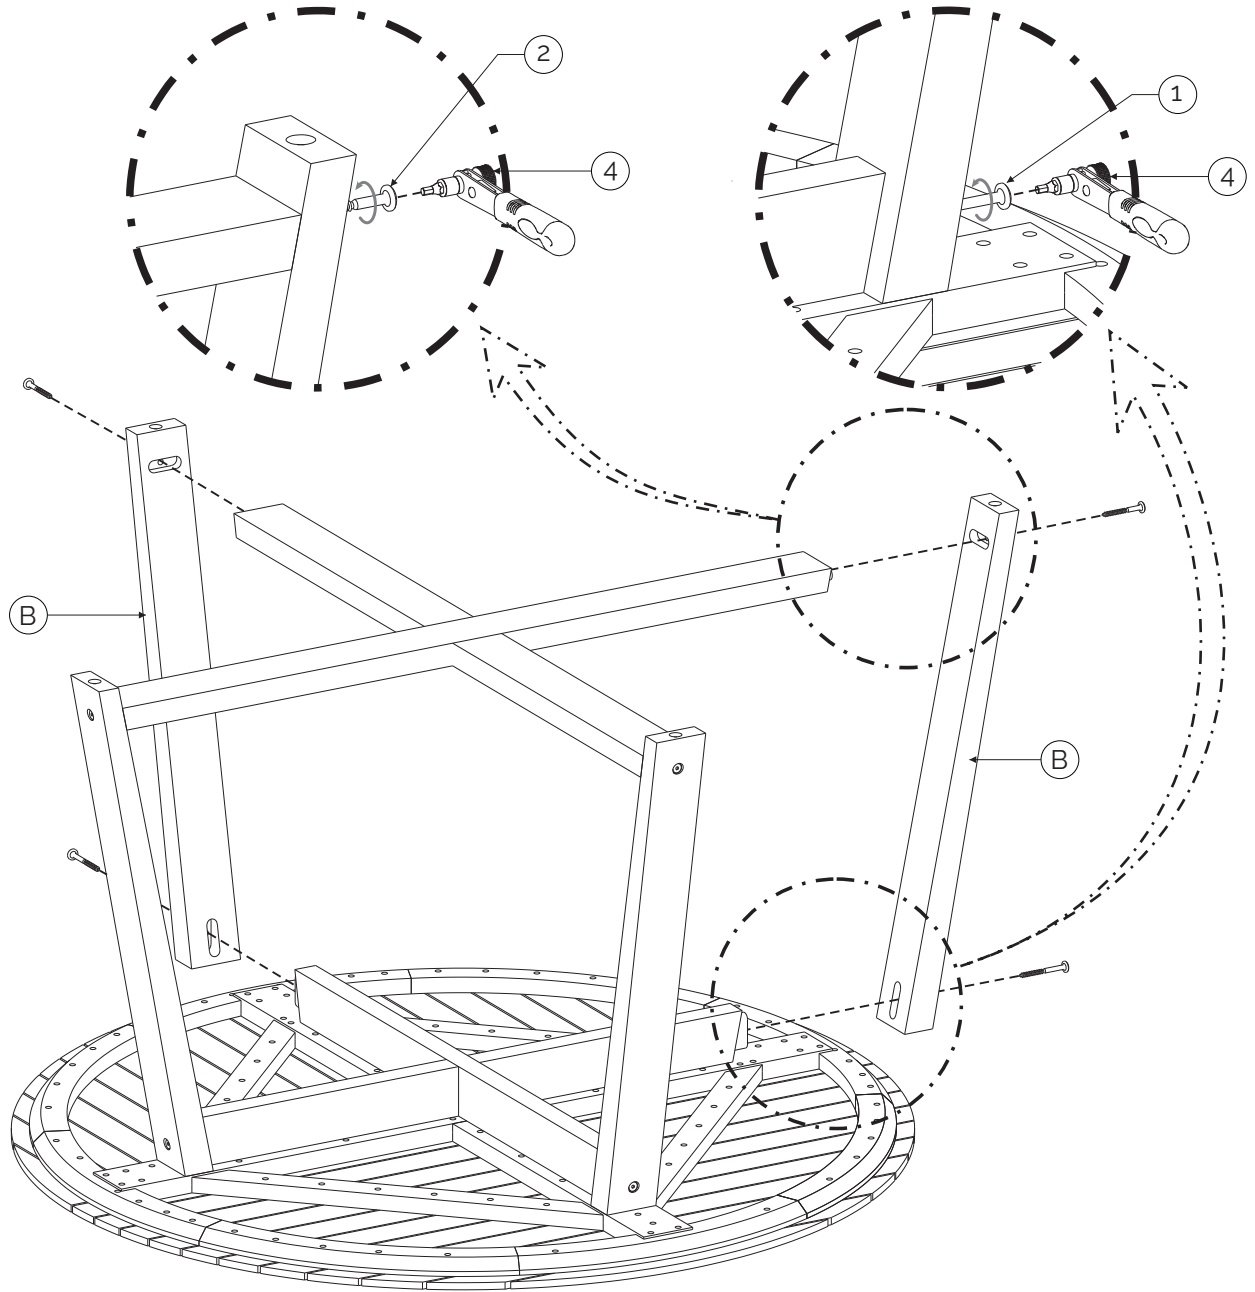

3

1 SEM202045 (7x70) x2	2 SEM202047 (7x60) x2	4 SEM201785 (Insex key 4mm, STL, R) x1