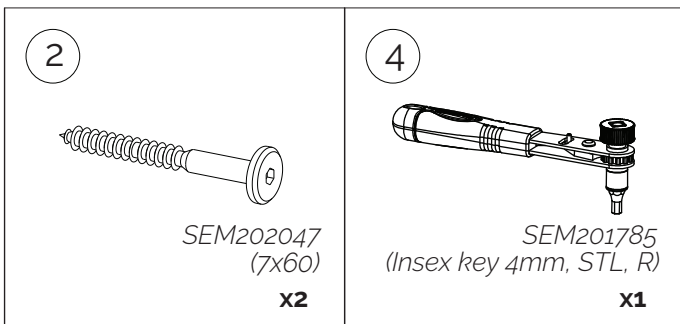

(C)

Leg Support
x1

<p>1</p>  <p>SEM202045 (7x70) x4</p>	<p>2</p>  <p>SEM202047 (7x60) x4</p>	<p>3</p>  <p>SEM201725 (M6x23x30) x4</p>	<p>4</p>  <p>SEM201785 (Insex key 4mm, STL, R) x1</p>
---	---	--	--

15 min

1

2

3

<p>1</p>  <p>SEM202045 (7x70)</p> <p>x2</p>	<p>2</p>  <p>SEM202047 (7x60)</p> <p>x2</p>	<p>4</p>  <p>SEM201785 (Insex key 4mm, STL, R)</p> <p>x1</p>
---	---	---

4

3

SEM201725
(M6x23x30)

x4