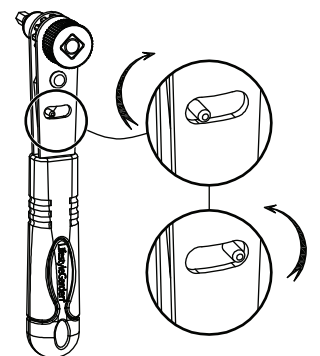

(C)

Leg Support
x1

<p>1</p>  <p>SEM202045 (7x70) x4</p>	<p>2</p>  <p>SEM202047 (7x60) x4</p>	<p>3</p>  <p>SEM201725 (M6x23x30) x4</p>	<p>4</p>  <p>SEM201785 (Insex key 4mm, STL, R) x1</p>
---	---	--	--

15 min