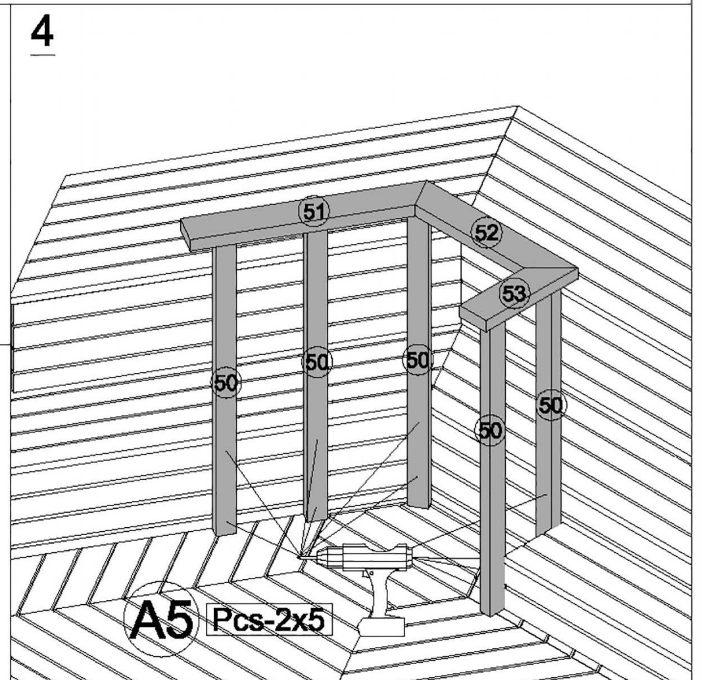

11. Traditionell Bastukåta