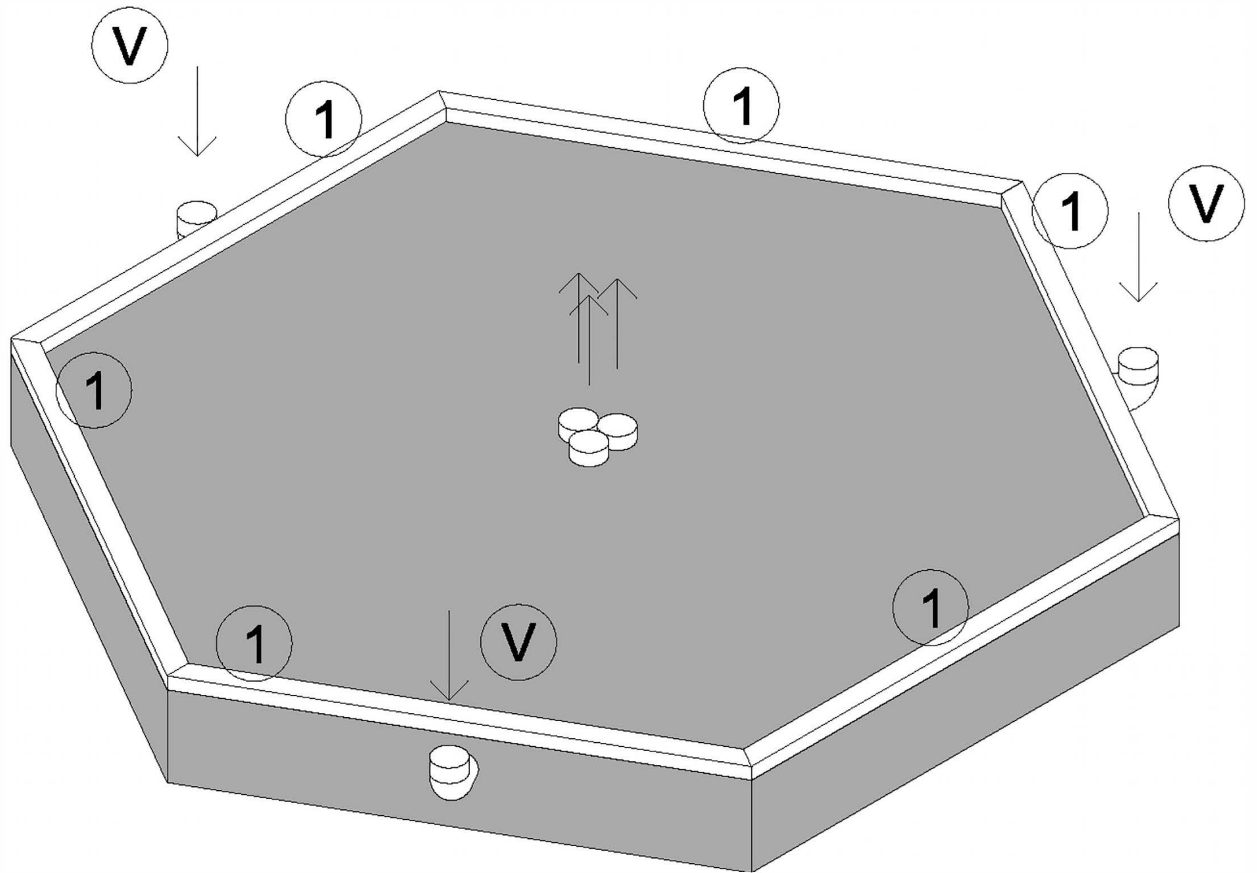

## 1. Traditionell Bastukåta

No.		Detail	Psc.	Dimension (x,y,z) mm	
①			6	70x1600x45	
②			1	1600x1415x45	
③			1	1600x1415x45	
④			1	1600x1415x45	
⑤			3	1600x1415x45	
⑥			6	191x1415x18	
⑥.1		 	1	120x1415x18	
		 	1	120x1415x18	
⑦			1	195x463x45	