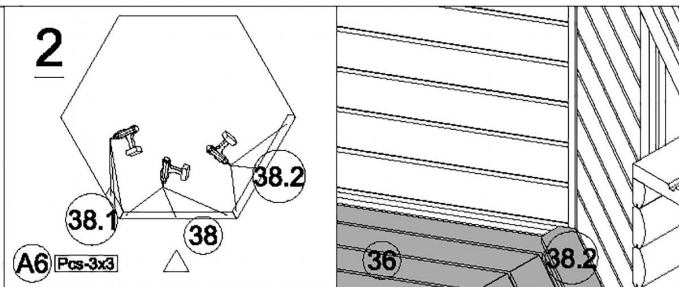

6.Traditionell Bastukåta

1

2