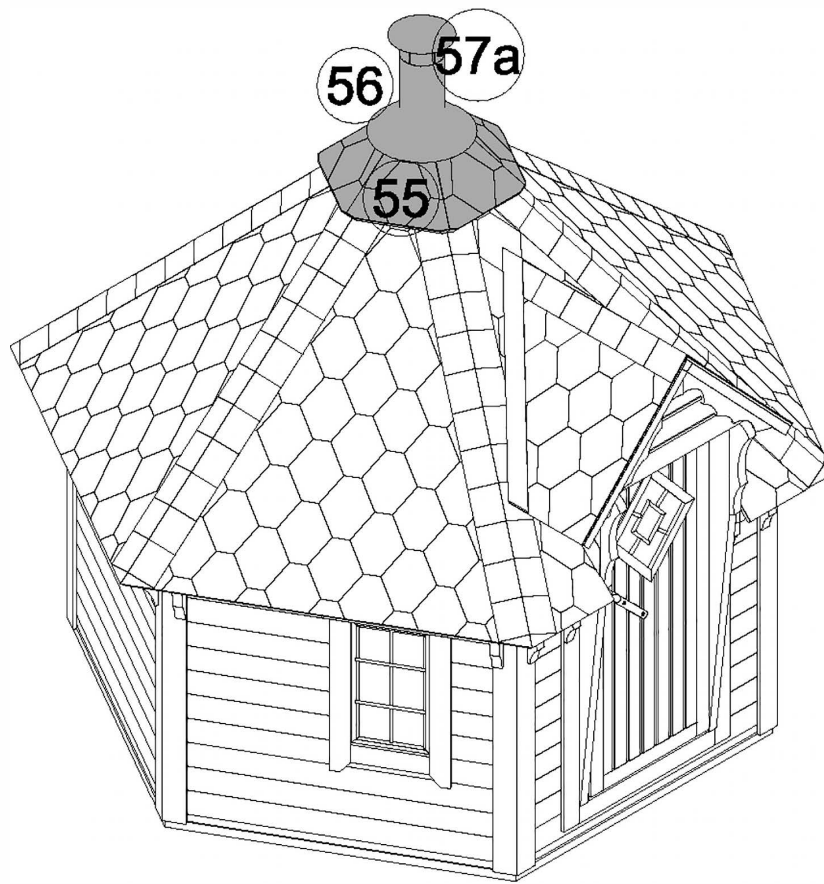

13.Traditionell Bastukåta