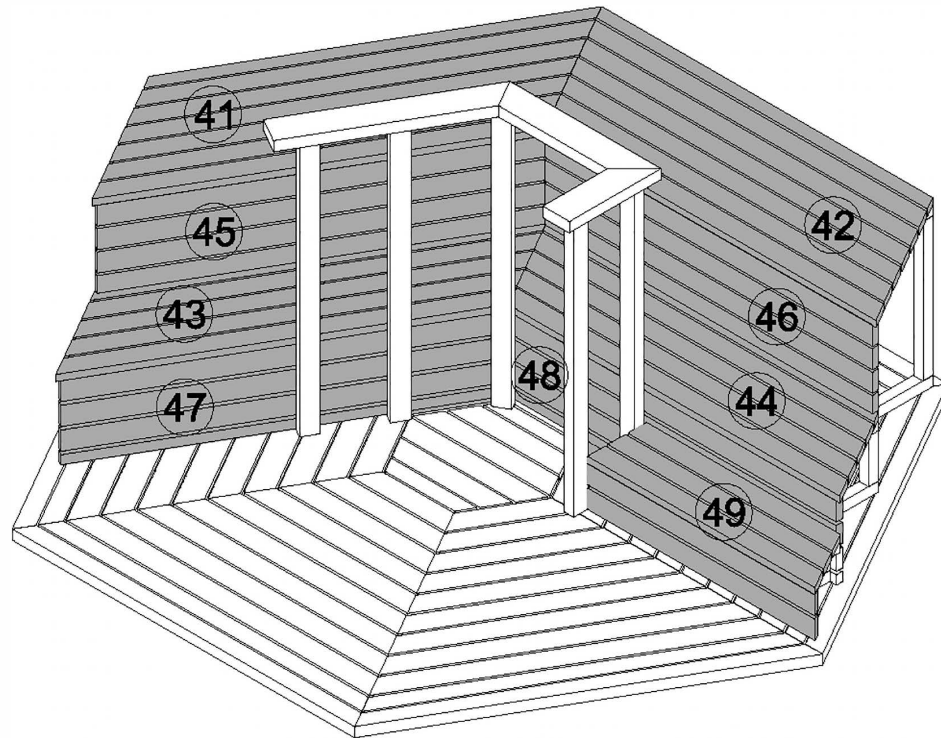

11. Traditionell Bastukåta