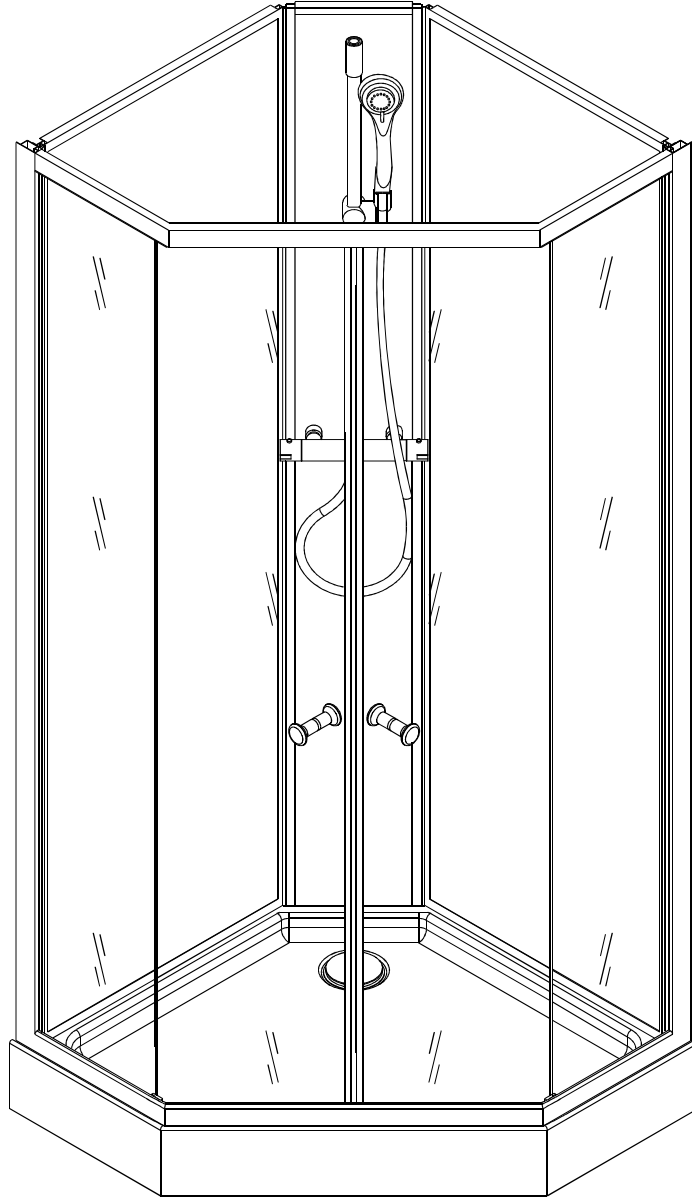

INSTALLATION MANUAL

SKU No: 206-6-95

SKU No: 206-6-96

SKU No: 206-6-97

INSTALL TOOL

Electric drill (φ 3)

Tape measure

Omnipotent Spanner