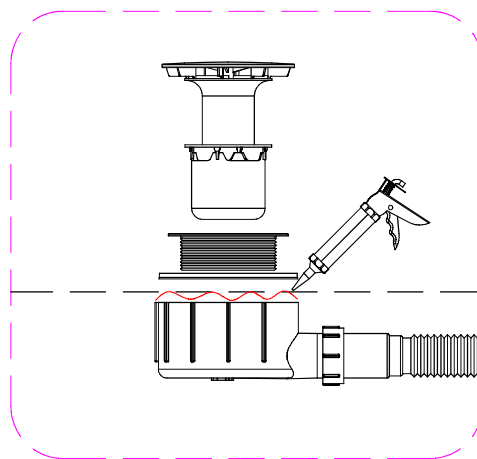

INSTALLATION MANUAL

SKU No: 206-6-95

SKU No: 206-6-96

SKU No: 206-6-97

INSTALL TOOL

Electric drill (φ 3)

Tape measure

Omnipotent Spanner

Spanner

Glass glue gun

Slotted head screw driver

Cross head screw driver

Pencil

Gradient ruler

MATERIL DETAIL

1 X1	2 X1	3 X1	4 X1	5 X1	6 X2
7 X2	8 X8	9 X6	10 X4	11 X2	12 X1
13 X1	14 X1	15 X1	16 X2	17 X2	18 X2
19 X1	20 ST4X25 X8	21 M4X25 X2	22 ST4X12 X4	23 ST4X10 X6	24 ST4X12 X20