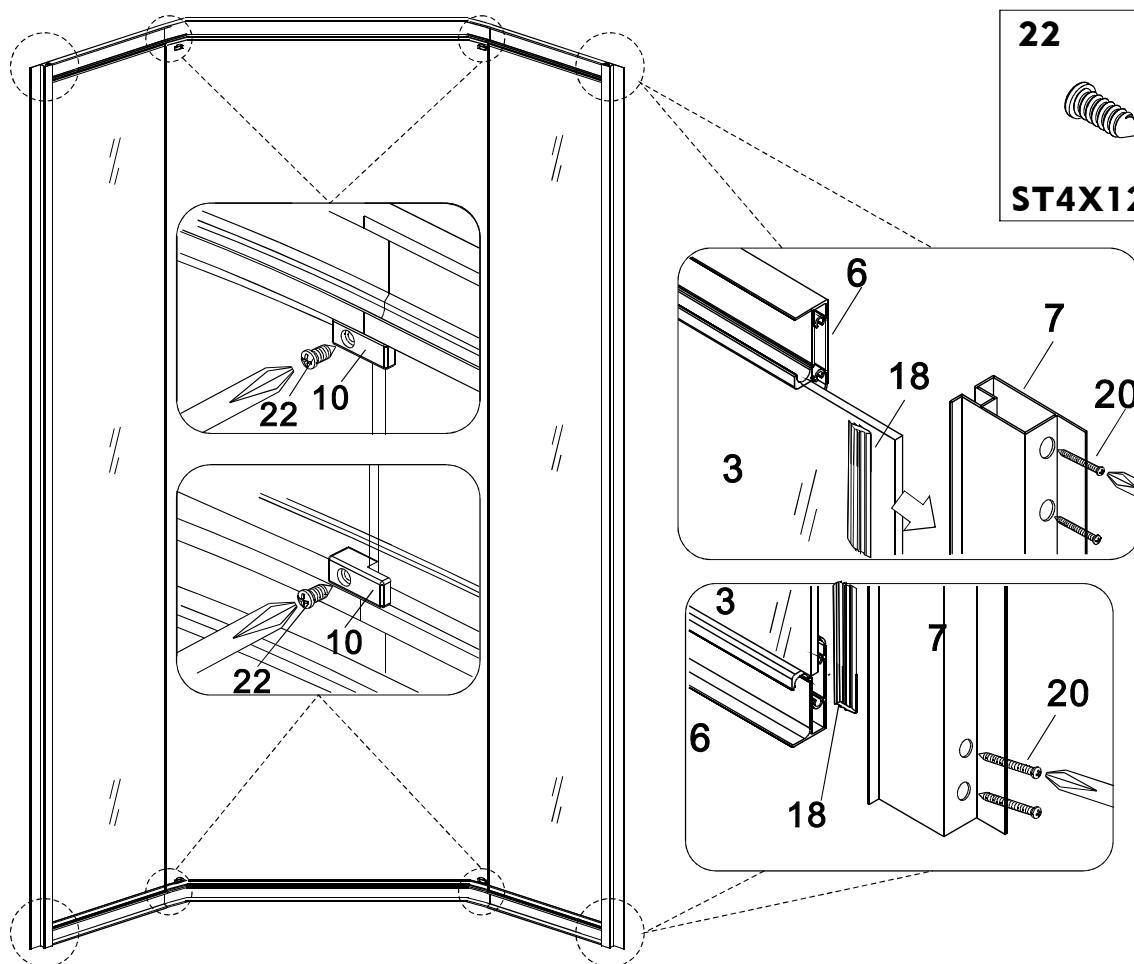

INSTALLATION MANUAL

SKU No: 206-6-95

SKU No: 206-6-96

SKU No: 206-6-97

INSTALL TOOL

Electric drill (φ 3)

Tape measure

Omnipotent Spanner

Spanner

Glass glue gun

Slotted head screw driver

Cross head screw driver

Pencil

Gradient ruler

MATERIL DETAIL

1 X1	2 X1	3 X1	4 X1	5 X1	6 X2
7 X2	8 X8	9 X6	10 X4	11 X2	12 X1
13 X1	14 X1	15 X1	16 X2	17 X2	18 X2
19 X1	20 ST4X25 X8	21 M4X25 X2	22 ST4X12 X4	23 ST4X10 X6	24 ST4X12 X20

<p>5</p>  <p>X1</p>	<p>14</p>  <p>X1</p>	<p>15</p>  <p>X1</p>	<p>19</p>  <p>X1</p>	<p>21</p>  <p>M4X25 X2</p>	<p>24</p>  <p>ST4X12 X20</p>
--	---	---	---	---	---

Konsumentkontakt

Arc E-commerce AB
Box 3124
13603 Haninge
Sverige