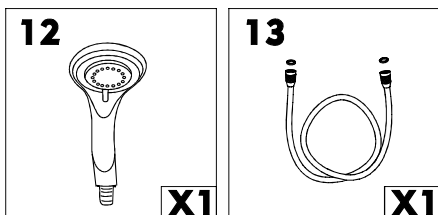

INSTALLATION MANUAL

SKU No: 206-6-95

SKU No: 206-6-96

SKU No: 206-6-97

INSTALL TOOL

Electric drill (φ 3)

Tape measure

Omnipotent Spanner

Spanner

Glass glue gun

Slotted head screw driver

Cross head screw driver

Pencil

Gradient ruler

MATERIL DETAIL

1 X1	2 X1	3 X1	4 X1	5 X1	6 X2
7 X2	8 X8	9 X6	10 X4	11 X2	12 X1
13 X1	14 X1	15 X1	16 X2	17 X2	18 X2
19 X1	20 ST4X25 X8	21 M4X25 X2	22 ST4X12 X4	23 ST4X10 X6	24 ST4X12 X20

<p>5</p>  <p>X1</p>	<p>14</p>  <p>X1</p>	<p>15</p>  <p>X1</p>	<p>19</p>  <p>X1</p>	<p>21</p>  <p>M4X25 X2</p>	<p>24</p>  <p>ST4X12 X20</p>
--	---	---	---	---	---

Konsumentkontakt

Arc E-commerce AB
Box 3124
13603 Haninge
Sverige