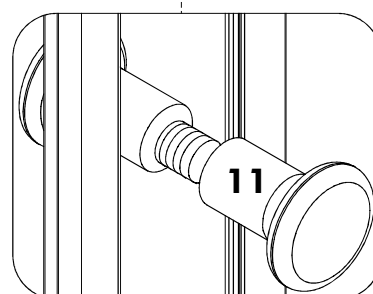

INSTALLATION MANUAL

SKU No: 206-6-95

SKU No: 206-6-96

SKU No: 206-6-97

INSTALL TOOL

Electric drill (φ 3)

Tape measure

Omnipotent Spanner

Spanner

Glass glue gun

Slotted head screw driver

Cross head screw driver

Pencil

Gradient ruler

MATERIL DETAIL

1 X1	2 X1	3 X1	4 X1	5 X1	6 X2
7 X2	8 X8	9 X6	10 X4	11 X2	12 X1
13 X1	14 X1	15 X1	16 X2	17 X2	18 X2
19 X1	20 ST4X25 X8	21 M4X25 X2	22 ST4X12 X4	23 ST4X10 X6	24 ST4X12 X20

<p>5</p>  <p>X1</p>	<p>14</p>  <p>X1</p>	<p>15</p>  <p>X1</p>	<p>19</p>  <p>X1</p>	<p>21</p>  <p>M4X25 X2</p>	<p>24</p>  <p>ST4X12 X20</p>
--	---	---	---	---	---

Konsumentkontakt

Arc E-commerce AB
Box 3124
13603 Haninge
Sverige