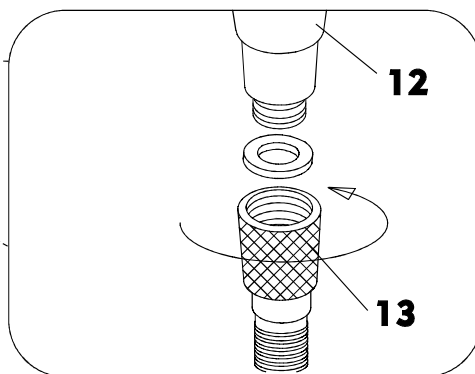

INSTALLATION MANUAL

SKU No: 206-6-95

SKU No: 206-6-96

SKU No: 206-6-97

INSTALL TOOL

Electric drill (φ 3)

Tape measure

Omnipotent Spanner

Spanner

Glass glue gun

Slotted head screw driver

Cross head screw driver

Pencil

Gradient ruler

MATERIL DETAIL

1 X1	2 X1	3 X1	4 X1	5 X1	6 X2
7 X2	8 X8	9 X6	10 X4	11 X2	12 X1
13 X1	14 X1	15 X1	16 X2	17 X2	18 X2
19 X1	20 ST4X25 X8	21 M4X25 X2	22 ST4X12 X4	23 ST4X10 X6	24 ST4X12 X20

<p>5</p>  <p>X1</p>	<p>14</p>  <p>X1</p>	<p>15</p>  <p>X1</p>	<p>19</p>  <p>X1</p>	<p>21</p>  <p>M4X25 X2</p>	<p>24</p>  <p>ST4X12 X20</p>
--	---	---	---	---	---

Konsumentkontakt

Arc E-commerce AB
Box 3124
13603 Haninge
Sverige