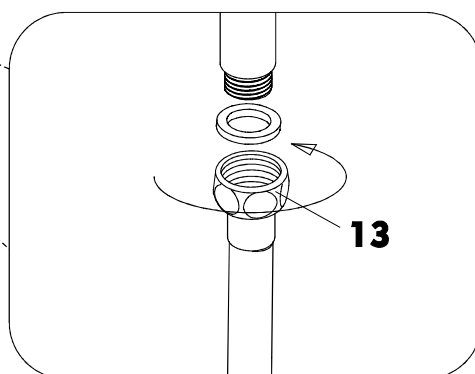

INSTALLATION MANUAL

SKU No: 206-6-95

SKU No: 206-6-96

SKU No: 206-6-97

INSTALL TOOL

Electric drill (φ 3)

Tape measure

Omnipotent Spanner

Spanner

Glass glue gun

Slotted head screw driver

Cross head screw driver

Pencil

Gradient ruler

MATERIL DETAIL

1 X1	2 X1	3 X1	4 X1	5 X1	6 X2
7 X2	8 X8	9 X6	10 X4	11 X2	12 X1
13 X1	14 X1	15 X1	16 X2	17 X2	18 X2
19 X1	20 ST4X25 X8	21 M4X25 X2	22 ST4X12 X4	23 ST4X10 X6	24 ST4X12 X20

<p>5</p>  <p>X1</p>	<p>14</p>  <p>X1</p>	<p>15</p>  <p>X1</p>	<p>19</p>  <p>X1</p>	<p>21</p>  <p>M4X25 X2</p>	<p>24</p>  <p>ST4X12 X20</p>
--	---	---	---	---	---

Konsumentkontakt

Arc E-commerce AB
Box 3124
13603 Haninge
Sverige