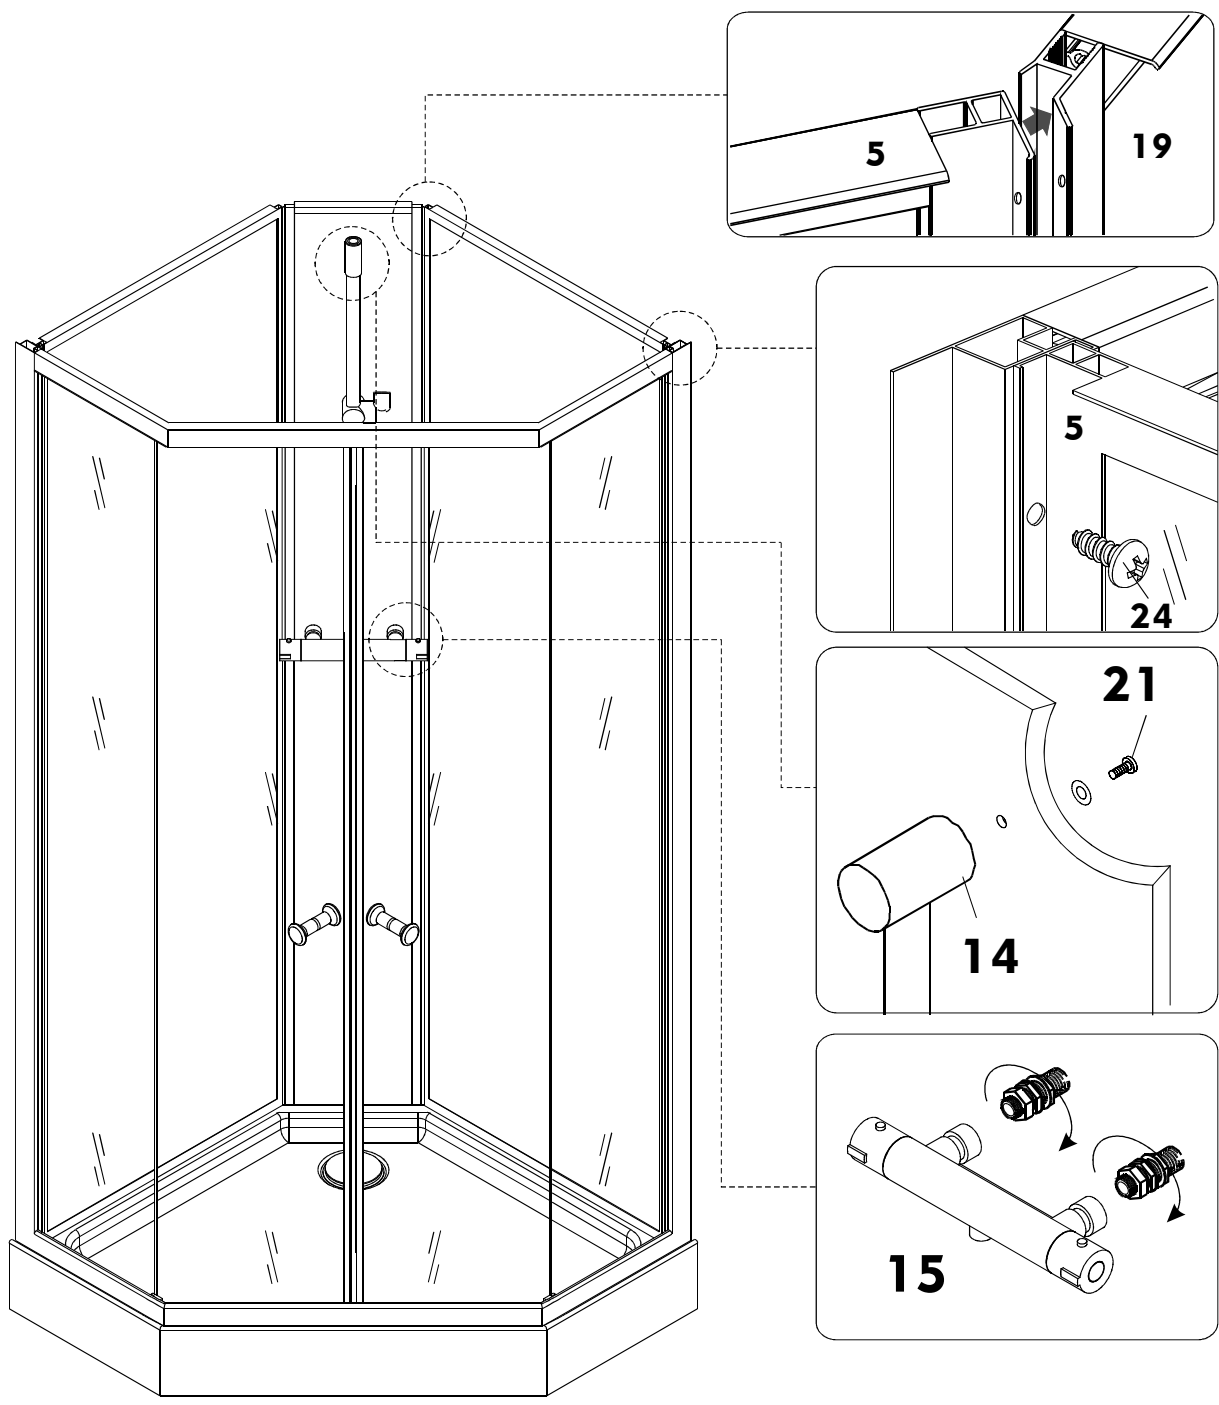

5 X1	14 X1	15 X1	19 X1	21 M4X25 X2	24 ST4X12 X20