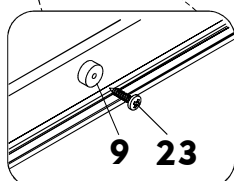

Spanner

Glass glue gun

Slotted head screw driver

Cross head screw driver

Pencil

Gradient ruler

MATERIL DETAIL

1 X1	2 X1	3 X1	4 X1	5 X1	6 X2
7 X2	8 X8	9 X6	10 X4	11 X2	12 X1
13 X1	14 X1	15 X1	16 X2	17 X2	18 X2
19 X1	20 ST4X25 X8	21 M4X25 X2	22 ST4X12 X4	23 ST4X10 X6	24 ST4X12 X20

<p>5</p>  <p>X1</p>	<p>14</p>  <p>X1</p>	<p>15</p>  <p>X1</p>	<p>19</p>  <p>X1</p>	<p>21</p>  <p>M4X25 X2</p>	<p>24</p>  <p>ST4X12 X20</p>
--	---	---	---	---	---

Konsumentkontakt

Arc E-commerce AB
Box 3124
13603 Haninge
Sverige