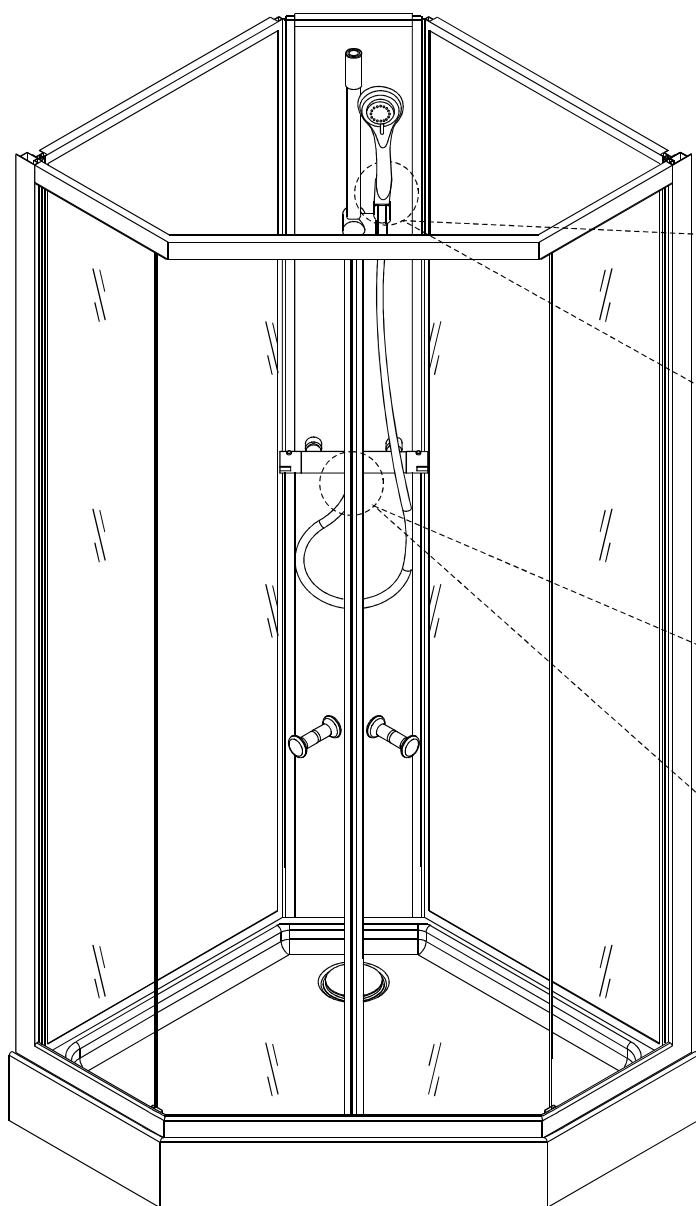

Konsumentkontakt

Arc E-commerce AB
Box 3124
13603 Haninge
Sverige