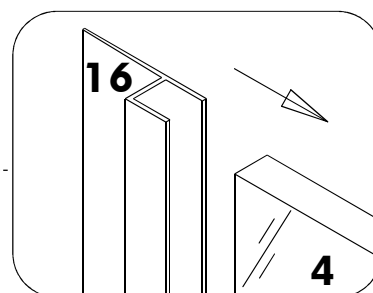

Spanner

Glass glue gun

Slotted head screw driver

Cross head screw driver

Pencil

Gradient ruler

MATERIL DETAIL

1 X1	2 X1	3 X1	4 X1	5 X1	6 X2
7 X2	8 X8	9 X6	10 X4	11 X2	12 X1
13 X1	14 X1	15 X1	16 X2	17 X2	18 X2
19 X1	20 ST4X25 X8	21 M4X25 X2	22 ST4X12 X4	23 ST4X10 X6	24 ST4X12 X20

<p>5</p>  <p>X1</p>	<p>14</p>  <p>X1</p>	<p>15</p>  <p>X1</p>	<p>19</p>  <p>X1</p>	<p>21</p>  <p>M4X25 X2</p>	<p>24</p>  <p>ST4X12 X20</p>
--	---	---	---	---	---

Konsumentkontakt

Arc E-commerce AB
Box 3124
13603 Haninge
Sverige