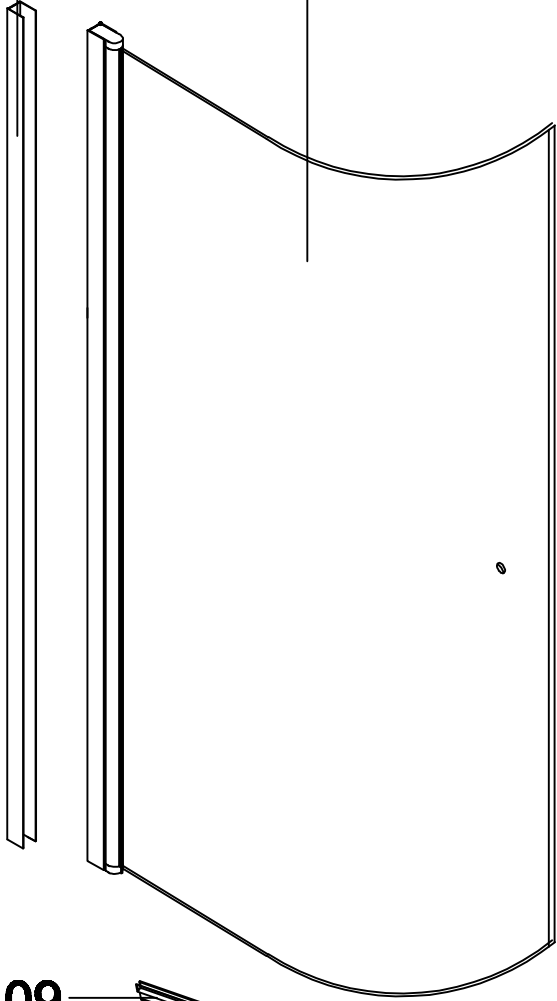

bathtlife®

520938
90*90*190cm
User manual

01

02

02

01

09

10

09

03		x8
04		x8
05	 ST4x10	x8
06		x8

07	 ST4x30	x8
08		x2
09		x2
10		x2

On the left side according to the installation in the same way

A

90CM-92CM

This text block contains the letter 'A' in a box above the dimension '90CM-92CM'.

01

06

05

ST4x30
05

ST4x30
05

Ø6 mm

0-20mm