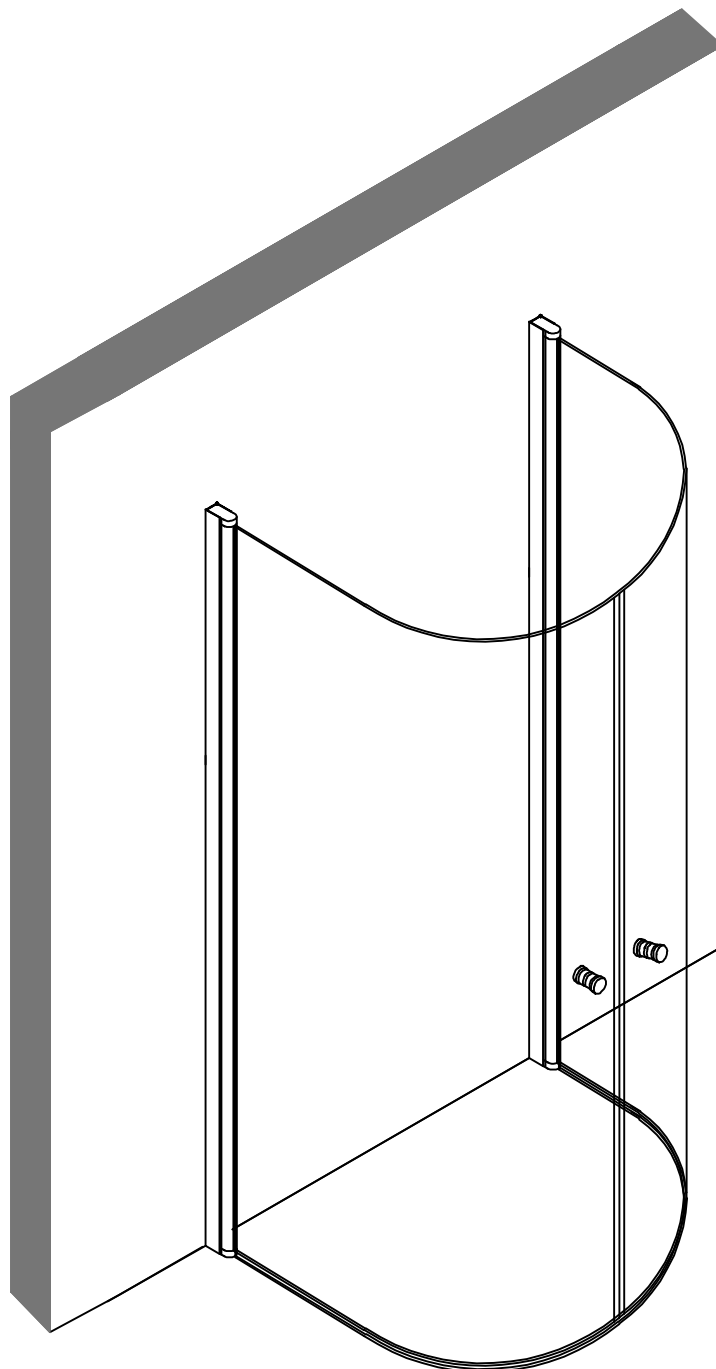

bathtlife®

520938
90*90*190cm
User manual

01

02

02

01

09

10

09

03		x8
04		x8
05	 ST4x10	x8
06		x8

07	 ST4x30	x8
08		x2
09		x2
10		x2

On the left side according to the installation in the same way

A

90CM-92CM

This text block contains the letter 'A' in a box above the dimension '90CM-92CM'.

01

06

05

ST4x30
05

ST4x30
05

Ø6 mm

0-20mm