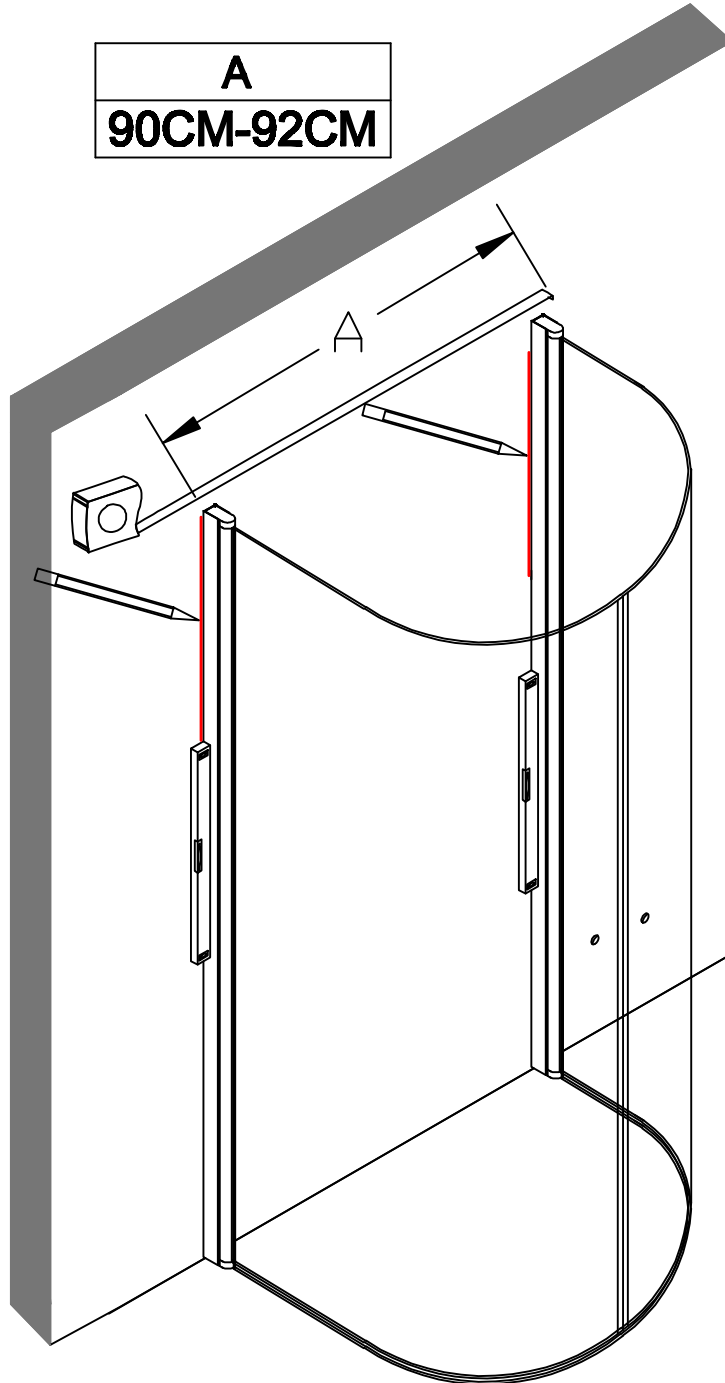

bathtlife®

520938
90*90*190cm
User manual

01

02

02

01

09

10

09

03		x8
04		x8
05	 ST4x10	x8
06		x8

07	 ST4x30	x8
08		x2
09		x2
10		x2

On the left side according to the installation in the same way

A

90CM-92CM

This text block contains the letter 'A' in a box above the dimension '90CM-92CM'.

01

06

05

ST4x30
05

ST4x30
05

Ø6 mm

0-20mm