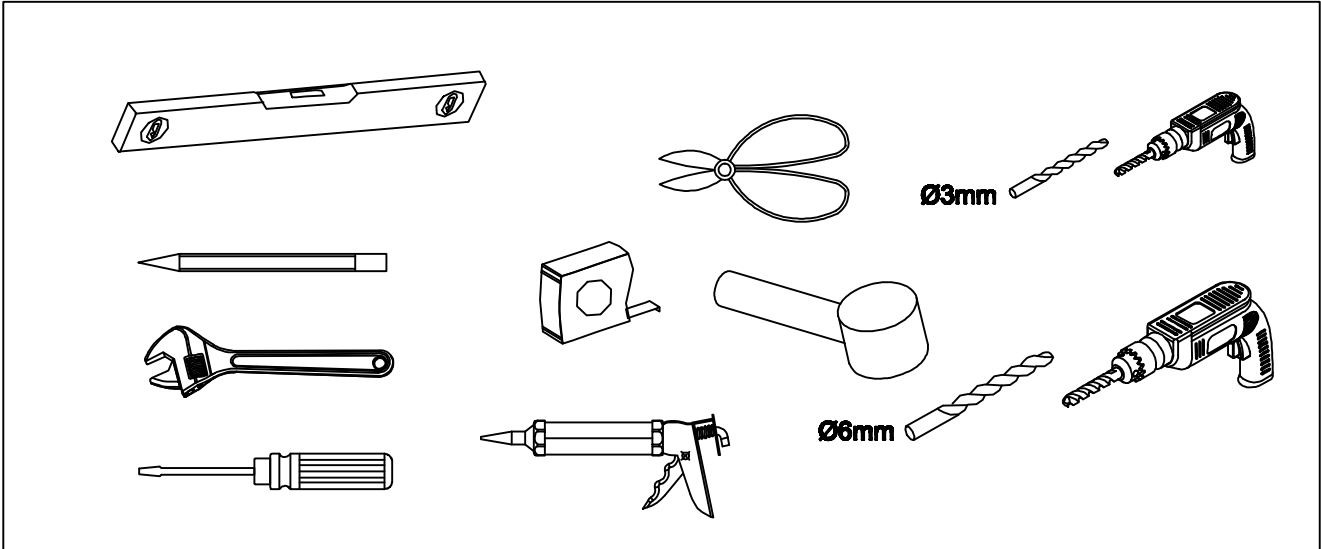

bathtlife®

520938
90*90*190cm
User manual

01

02

02

01

09

10

09

03		x8
04		x8
05	 ST4x10	x8
06		x8

07	 ST4x30	x8
08		x2
09		x2
10		x2

On the left side according to the installation in the same way

A

90CM-92CM

This text block contains the letter 'A' in a box above the dimension '90CM-92CM'.

01

06

05

ST4x30
05

ST4x30
05

Ø6 mm

0-20mm