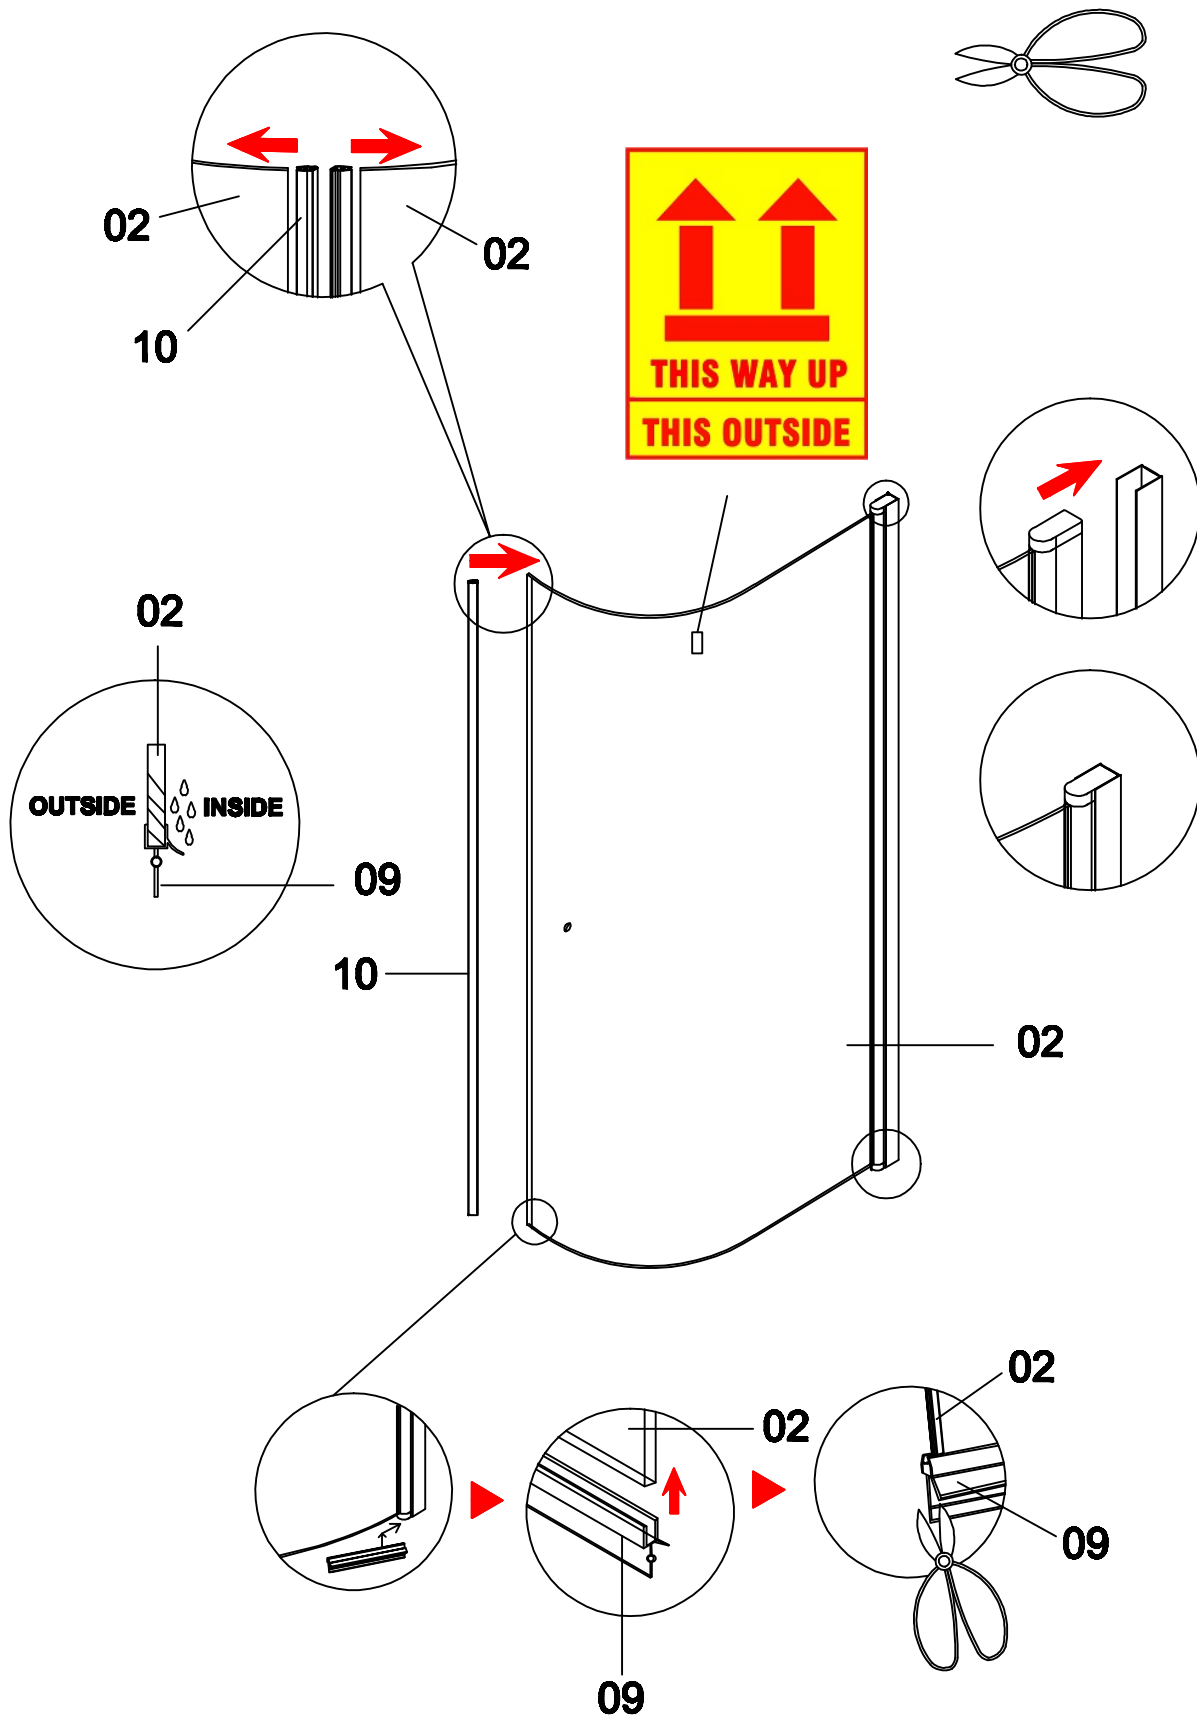

bathtlife®

520938
90*90*190cm
User manual

01

02

02

01

09

10

09

03		x8
04		x8
05	 ST4x10	x8
06		x8

07	 ST4x30	x8
08		x2
09		x2
10		x2

On the left side according to the installation in the same way

A

90CM-92CM

This text block contains the letter 'A' in a box above the dimension '90CM-92CM'.

01

06

05

ST4x30
05

ST4x30
05

Ø6 mm

0-20mm