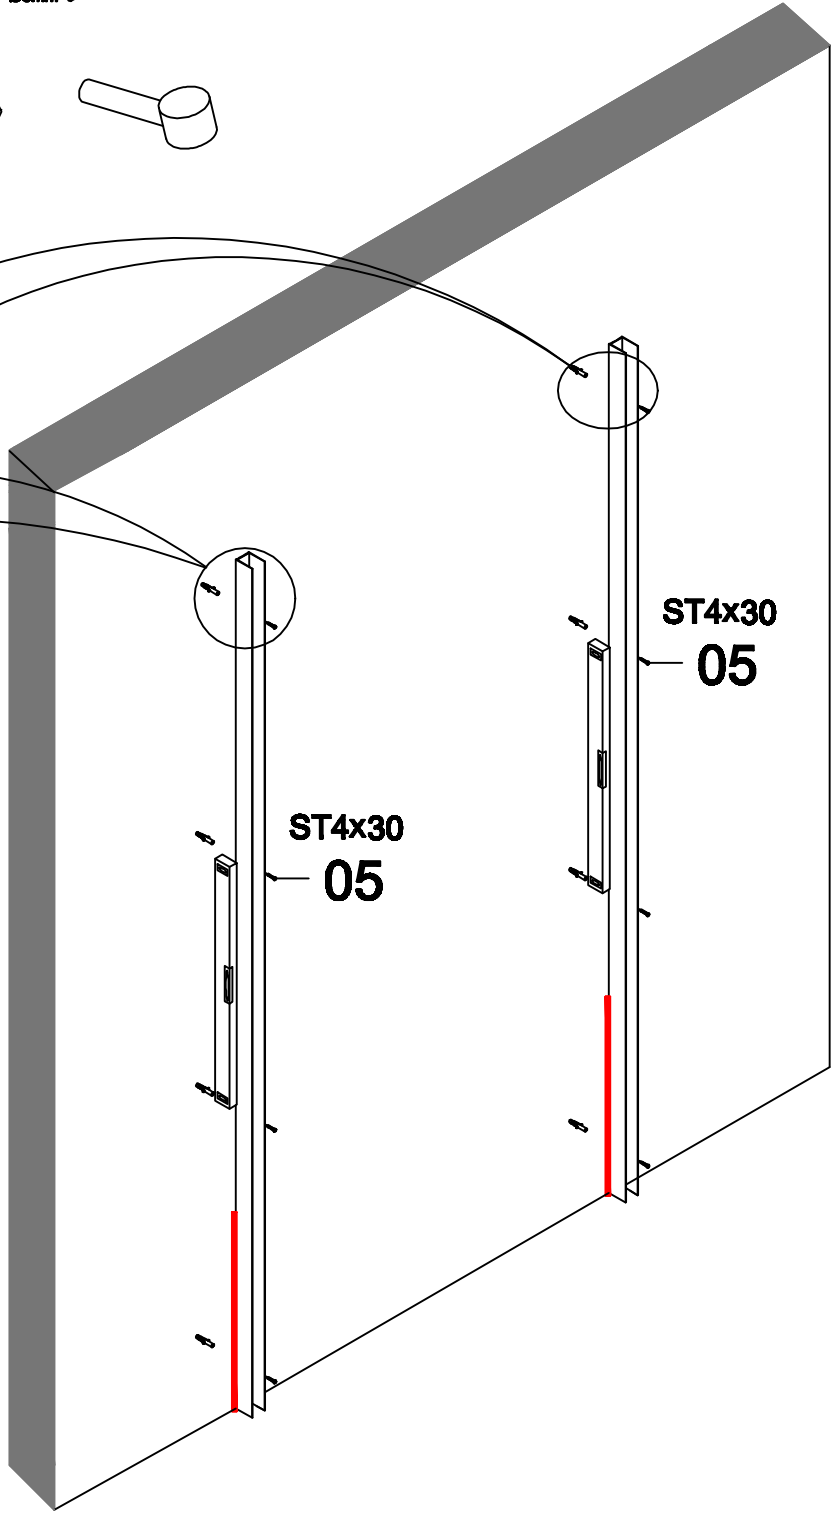

bathtlife®

520938
90*90*190cm
User manual

01

02

02

01

09

10

09

03		x8
04		x8
05	 ST4x10	x8
06		x8

07	 ST4x30	x8
08		x2
09		x2
10		x2

On the left side according to the installation in the same way

A

90CM-92CM

This text block contains the letter 'A' in a box above the dimension '90CM-92CM'.

01

06

05

ST4x30
05

ST4x30
05

Ø6 mm

0-20mm