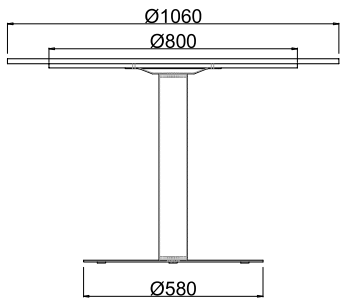

MONTERINGSANVISNING

ASSEMBLY INSTRUCTIONS

ESTELLE MATBORD RUNT

19931

Assembly instructions | Monteringsanvisning

A		1	88888-427
B		1	88888-424
C		1	88888-424
D		1	88888-424
E		1	88888-421
F		6	88888-421
G		4	88888-421
H		1	88888-421
I		1	88888-421