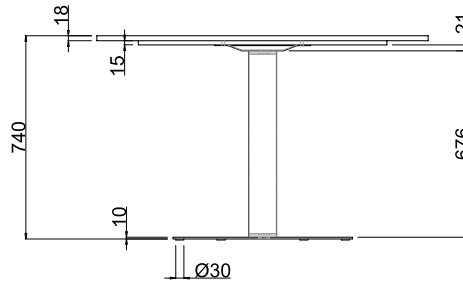

MONTERINGSANVISNING

ASSEMBLY INSTRUCTIONS

ESTELLE MATBORD RUNT

19931

Assembly instructions | Monteringsanvisning

A		1	88888-427
B		1	88888-424
C		1	88888-424
D		1	88888-424
E		1	88888-421
F		6	88888-421
G		4	88888-421
H		1	88888-421
I		1	88888-421