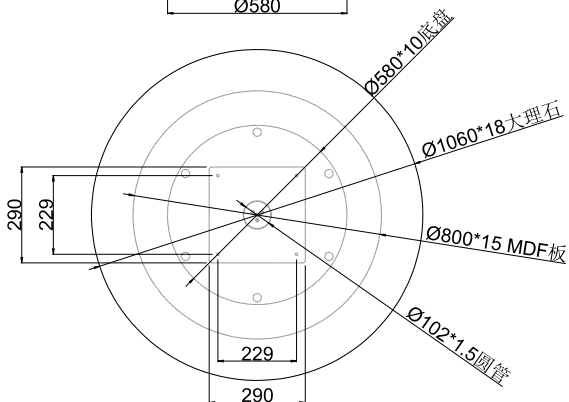

MONTERINGSANVISNING

ASSEMBLY INSTRUCTIONS

ESTELLE MATBORD RUNT

19931

Assembly instructions | Monteringsanvisning

A		1	88888-427
B		1	88888-424
C		1	88888-424
D		1	88888-424
E		1	88888-421
F		6	88888-421
G		4	88888-421
H		1	88888-421
I		1	88888-421