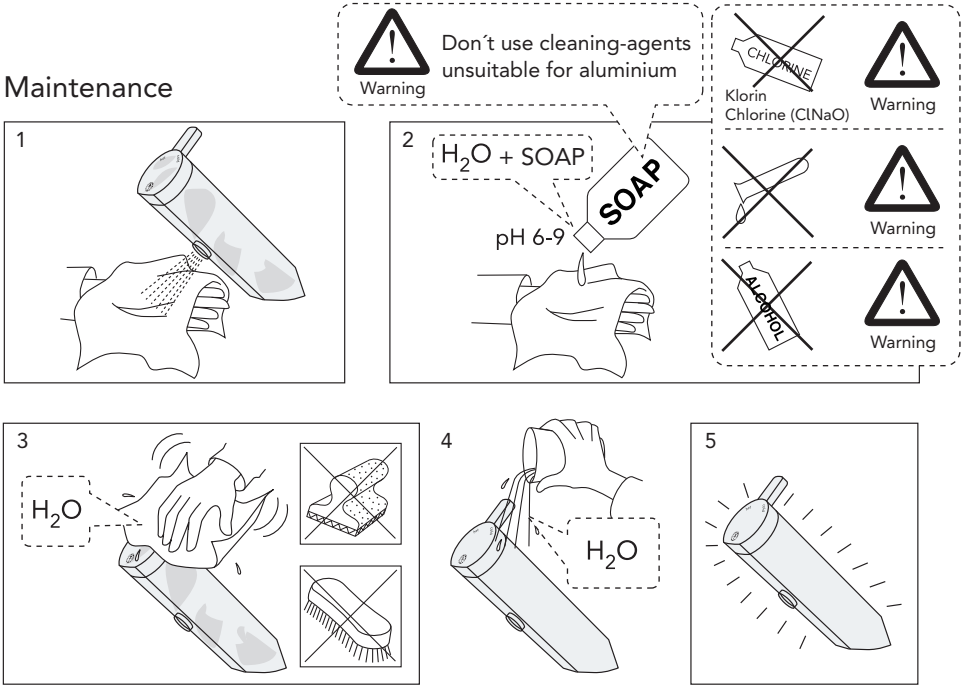

Coloric

Vi rekommenderar att installationen göres enligt branschreglerna "Säker Vatteninstallation"
We recommend to install according to trade regulation "Säker Vatteninstallation" (Safe waterinstallation)

Installation Mounting

Installation Mounting

Installation SoftPex

Installation/Service Clean

Maintenance

Installation/Service Adjustment water saving

Service

Replacing the cartridge