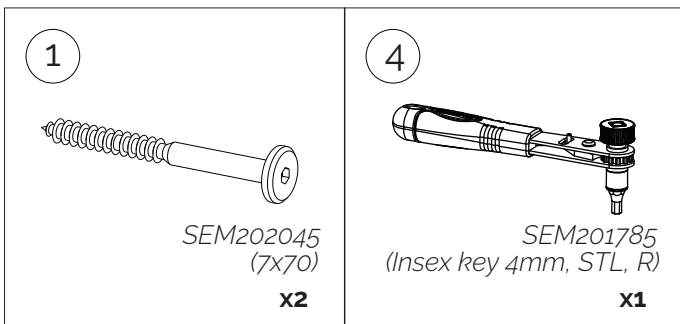

(C)

Leg Support
x1

<p>1</p> <p>SEM202045 (7x70) x4</p>	<p>2</p> <p>SEM202047 (7x60) x4</p>	<p>3</p> <p>SEM201725 (M6x23x30) x4</p>	<p>4</p> <p>SEM201785 (Insex key 4mm, STL, R) x1</p>
---	---	---	--

15 min

1

2

3

<p>1</p>  <p>SEM202045 (7x70)</p> <p>x2</p>	<p>2</p>  <p>SEM202047 (7x60)</p> <p>x2</p>	<p>4</p>  <p>SEM201785 (Insex key 4mm, STL, R)</p> <p>x1</p>
---	---	---

4

3

SEM201725
(M6x23x30)

x4