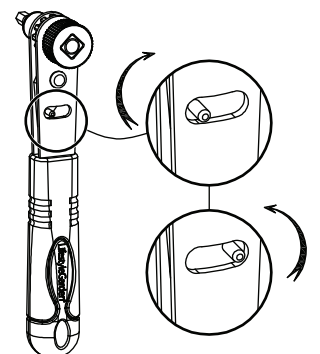

(C)

Leg Support
x1

<p>1</p> <p>SEM202045 (7x70) x4</p>	<p>2</p> <p>SEM202047 (7x60) x4</p>	<p>3</p> <p>SEM201725 (M6x23x30) x4</p>	<p>4</p> <p>SEM201785 (Insex key 4mm, STL, R) x1</p>
---	---	---	--

15 min