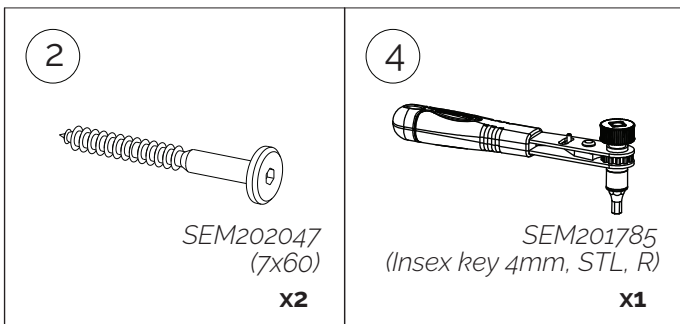

(C)

Leg Support
x1

<p>1</p> <p>SEM202045 (7x70) x4</p>	<p>2</p> <p>SEM202047 (7x60) x4</p>	<p>3</p> <p>SEM201725 (M6x23x30) x4</p>	<p>4</p> <p>SEM201785 (Insex key 4mm, STL, R) x1</p>
---	---	---	--

15 min

1

2

3

<p>1</p>  <p>SEM202045 (7x70)</p> <p>x2</p>	<p>2</p>  <p>SEM202047 (7x60)</p> <p>x2</p>	<p>4</p>  <p>SEM201785 (Insex key 4mm, STL, R)</p> <p>x1</p>
---	---	---

4

3

SEM201725
(M6x23x30)

x4