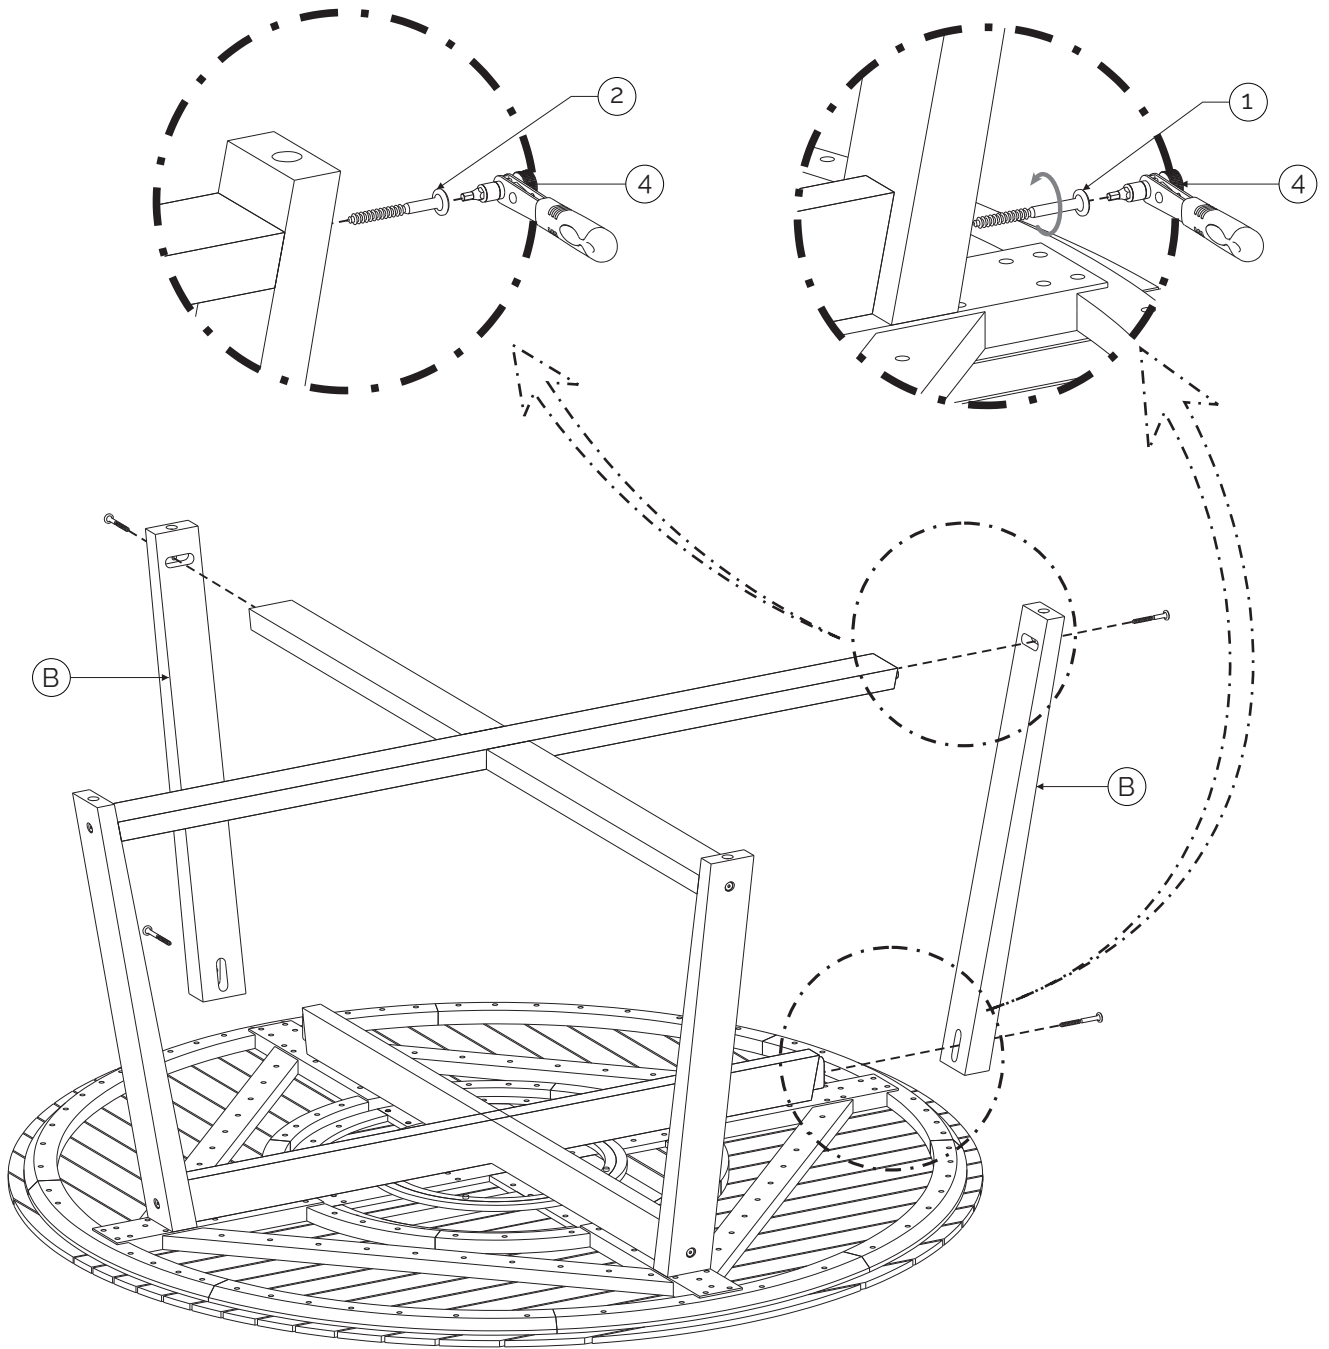

3

1 SEM202045 (7x70) x2	2 SEM202047 (7x60) x2	4 SEM201785 (Insex key 4mm, STL, R) x1