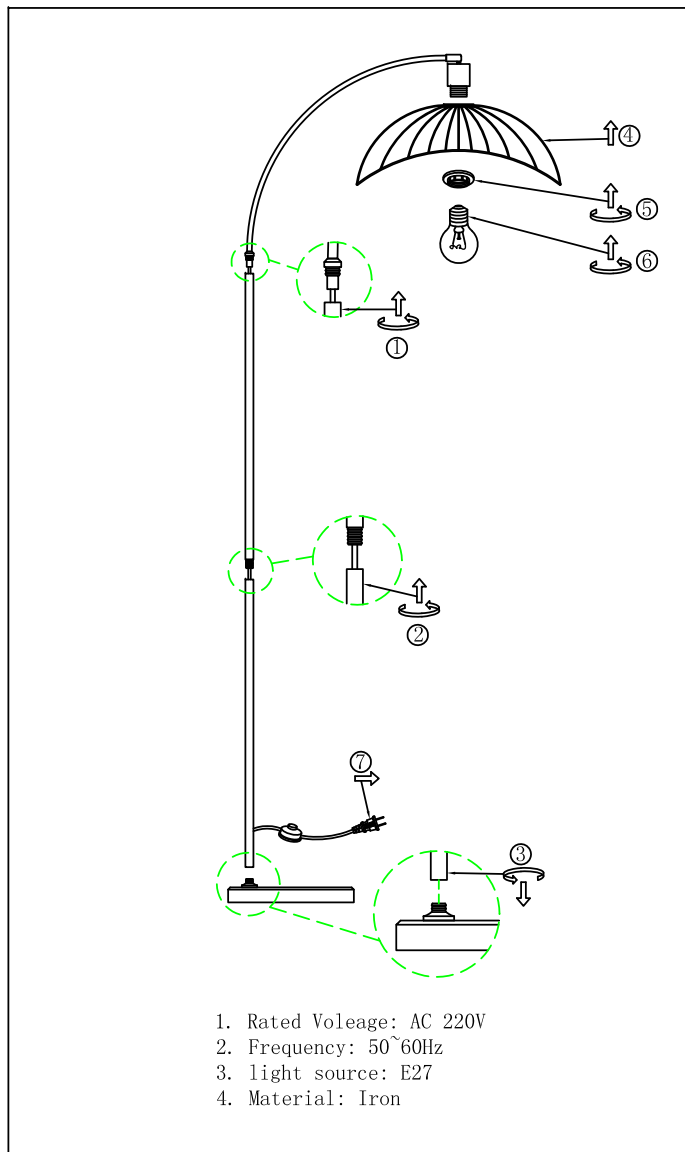

MONTERINGSANVISNING ASSEMBLY INSTRUCTIONS

ELSA GOLVLAMPA

Art. Nr 15526-888

Assembly instructions | Monteringsanvisning

1. Rated Voleage: AC 220V
2. Frequency: 50~60Hz
3. light source: E27
4. Material: Iron