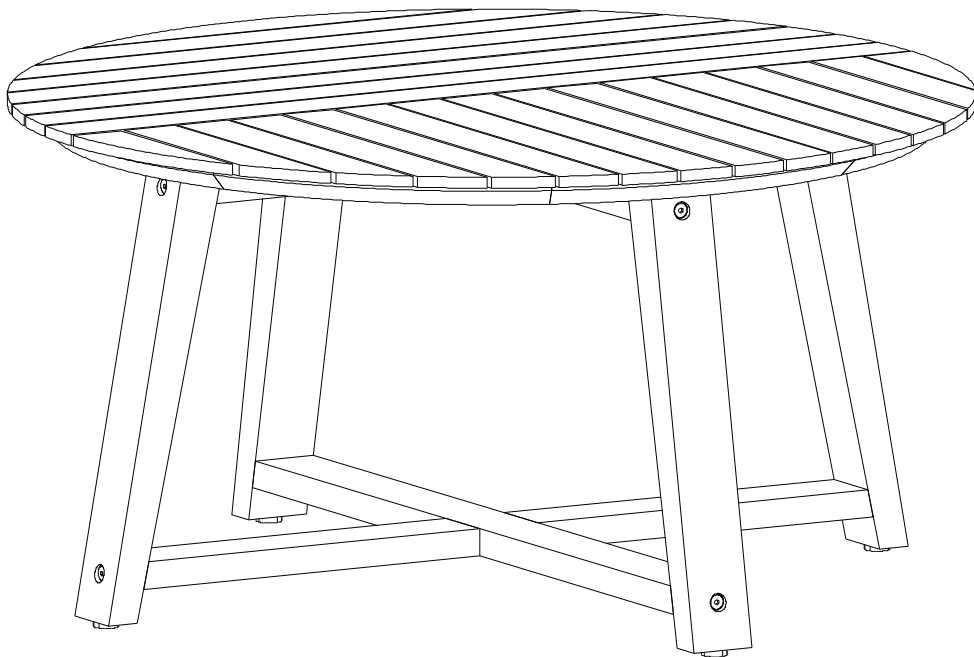

ASSEMBLY INSTRUCTION
MONTAGEANWEISUNG
INSTRUCCIONES DE MONTAJE
MONTAGEVEJLEDNING
MONTERINGSANVISNING

MONTAGE INSTRUCTIE
INSTRUCTIONS DE MONTAGE
ISTRUZIONI DI MONTAGGIO
ΟΔΗΓΙΑ ΥΝΑΠΜΟΟΗΗ

AGATE