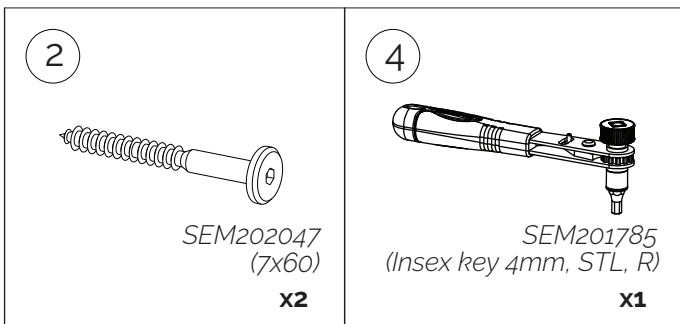

(A)

Top Table
x1

(B)

Leg
x4

(C)

Leg Support
x1

<p>1</p>  <p>SEM202045 (7x70) x4</p>	<p>2</p>  <p>SEM202047 (7x60) x4</p>	<p>3</p>  <p>SEM201725 (M6x23x30) x4</p>	<p>4</p>  <p>SEM201785 (Insex key 4mm, STL, R) x1</p>
---	---	--	--

15 min

1

2

3

<p>1</p>  <p>SEM202045 (7x70)</p> <p>x2</p>	<p>2</p>  <p>SEM202047 (7x60)</p> <p>x2</p>	<p>4</p>  <p>SEM201785 (Insex key 4mm, STL, R)</p> <p>x1</p>
---	---	---

4

3

SEM201725
(M6x23x30)