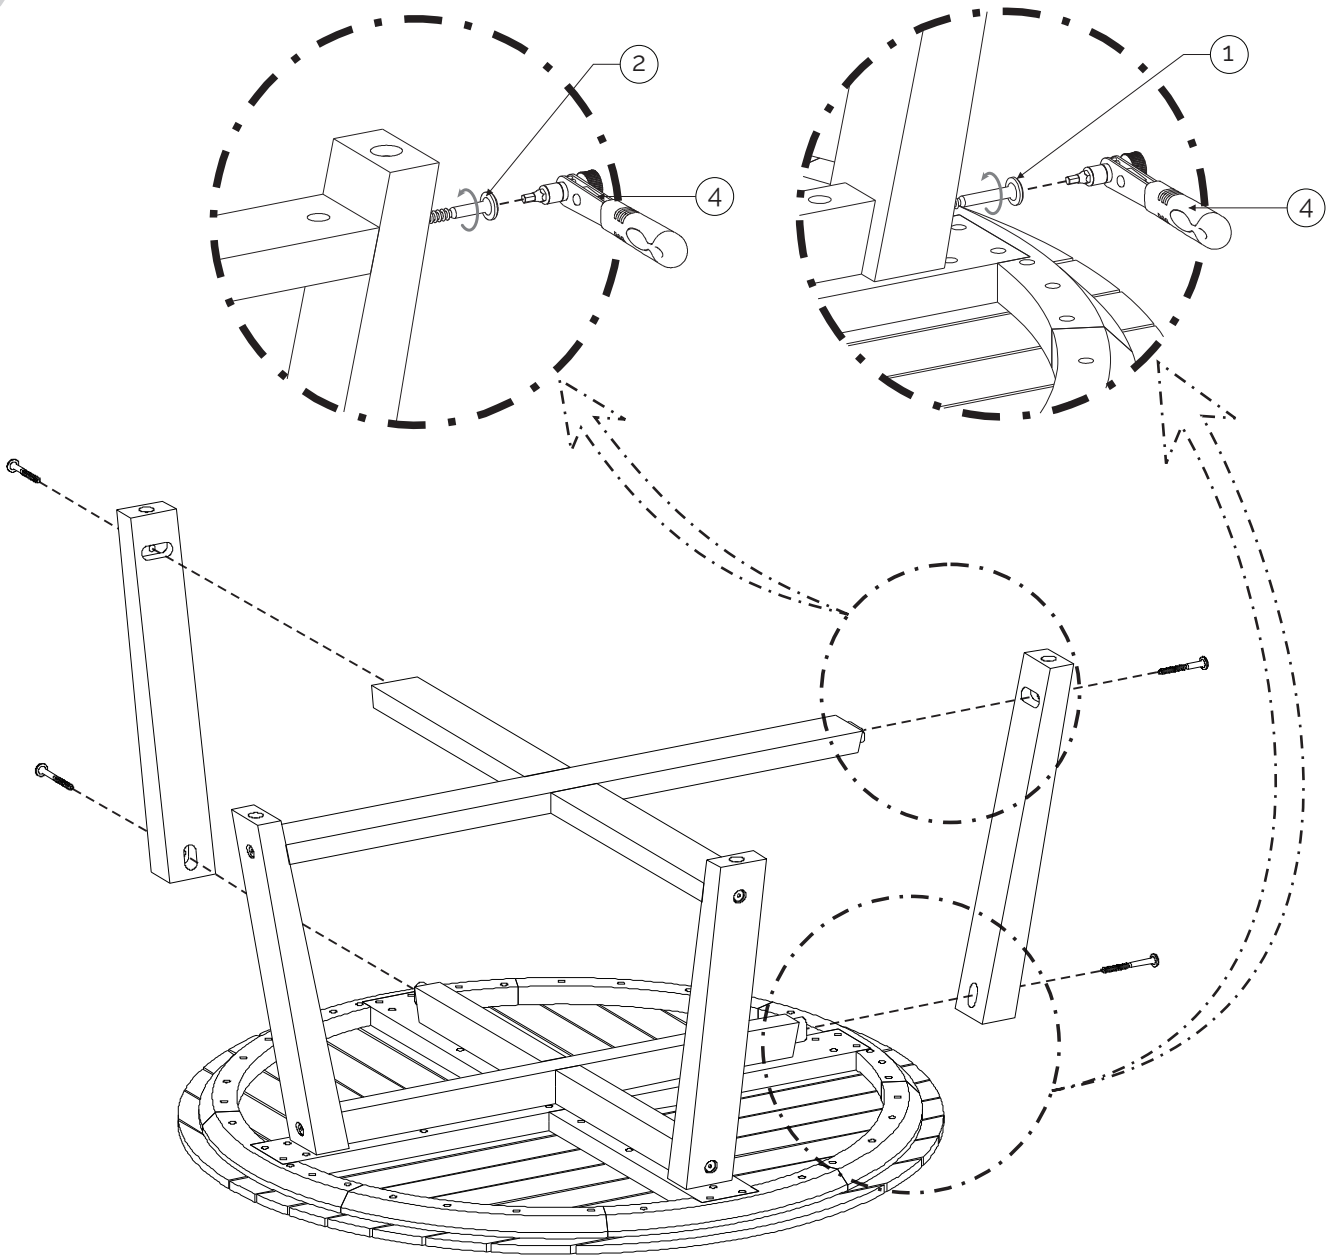

15 min

1

2

3

<p>1</p>  <p>SEM202045 (7x70)</p> <p>x2</p>	<p>2</p>  <p>SEM202047 (7x60)</p> <p>x2</p>	<p>4</p>  <p>SEM201785 (Insex key 4mm, STL, R)</p> <p>x1</p>
---	---	---

4

3

SEM201725
(M6x23x30)