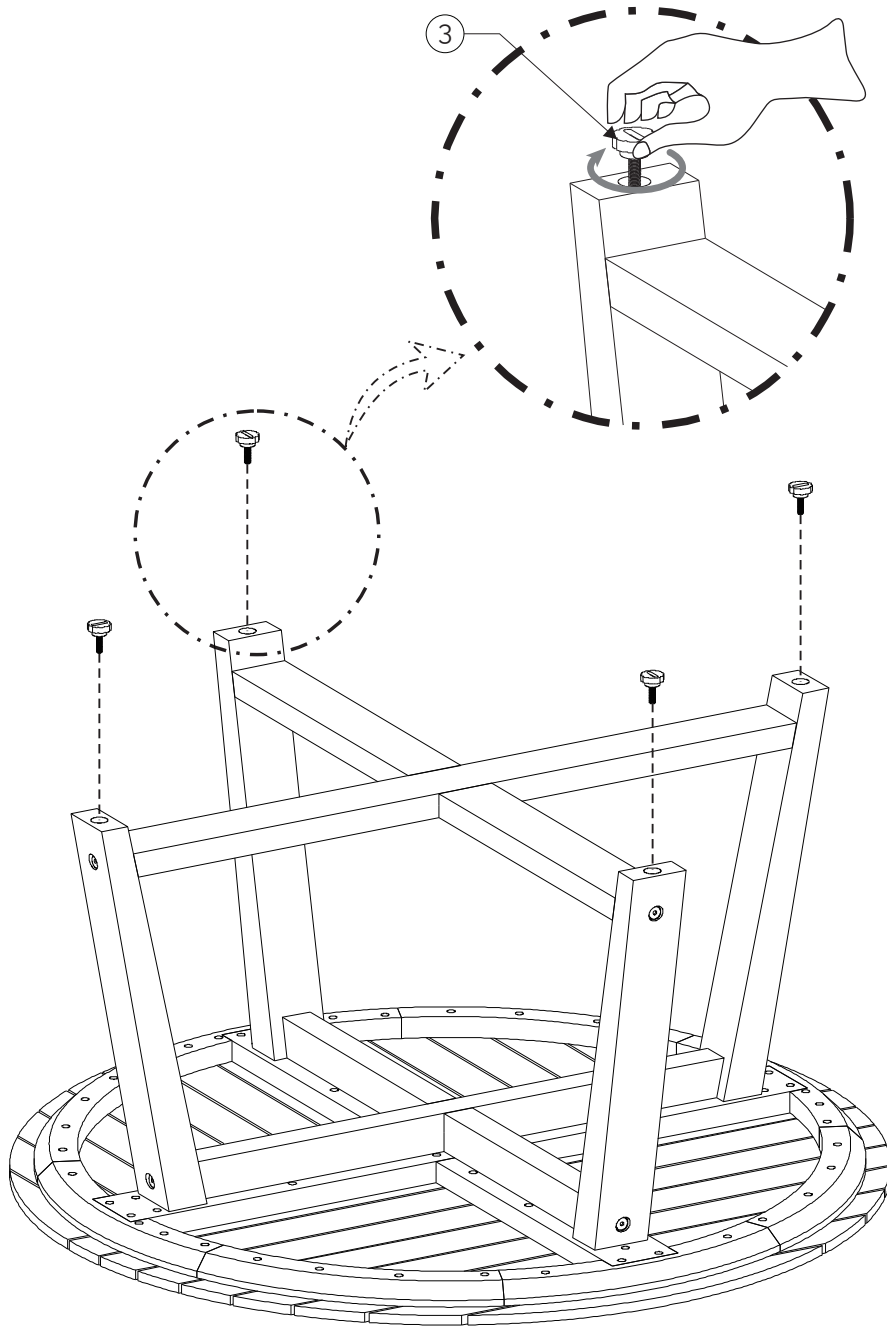

(A)

Top Table
x1

(B)

Leg
x4

(C)

Leg Support
x1

<p>1</p>  <p>SEM202045 (7x70) x4</p>	<p>2</p>  <p>SEM202047 (7x60) x4</p>	<p>3</p>  <p>SEM201725 (M6x23x30) x4</p>	<p>4</p>  <p>SEM201785 (Insex key 4mm, STL, R) x1</p>
---	---	--	--

15 min

1

2

3

<p>1</p>  <p>SEM202045 (7x70)</p> <p>x2</p>	<p>2</p>  <p>SEM202047 (7x60)</p> <p>x2</p>	<p>4</p>  <p>SEM201785 (Insex key 4mm, STL, R)</p> <p>x1</p>
---	---	---

4

3

SEM201725
(M6x23x30)