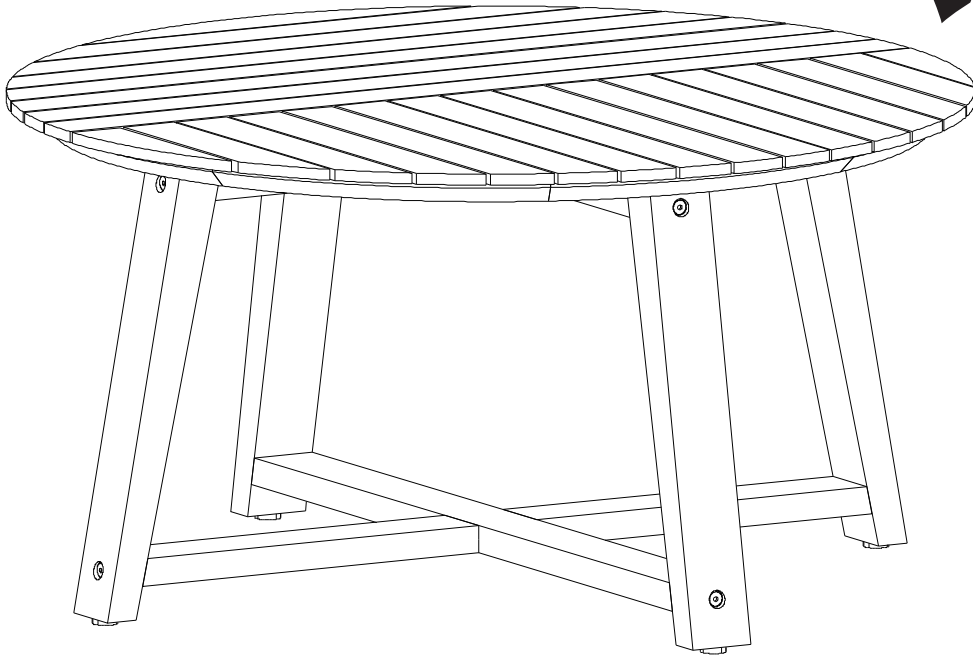

LifestyleGarden®

Sustainable outdoor living

5