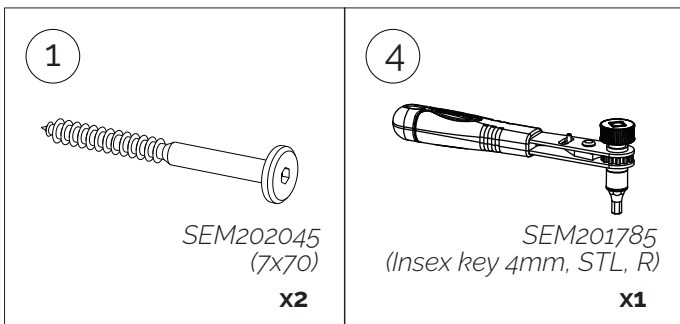

(A)

Top Table
x1

(B)

Leg
x4

(C)

Leg Support
x1

<p>1</p>  <p>SEM202045 (7x70) x4</p>	<p>2</p>  <p>SEM202047 (7x60) x4</p>	<p>3</p>  <p>SEM201725 (M6x23x30) x4</p>	<p>4</p>  <p>SEM201785 (Insex key 4mm, STL, R) x1</p>
---	---	--	--

15 min

1

2

3

<p>1</p>  <p>SEM202045 (7x70)</p> <p>x2</p>	<p>2</p>  <p>SEM202047 (7x60)</p> <p>x2</p>	<p>4</p>  <p>SEM201785 (Insex key 4mm, STL, R)</p> <p>x1</p>
---	---	---

4

3

SEM201725
(M6x23x30)