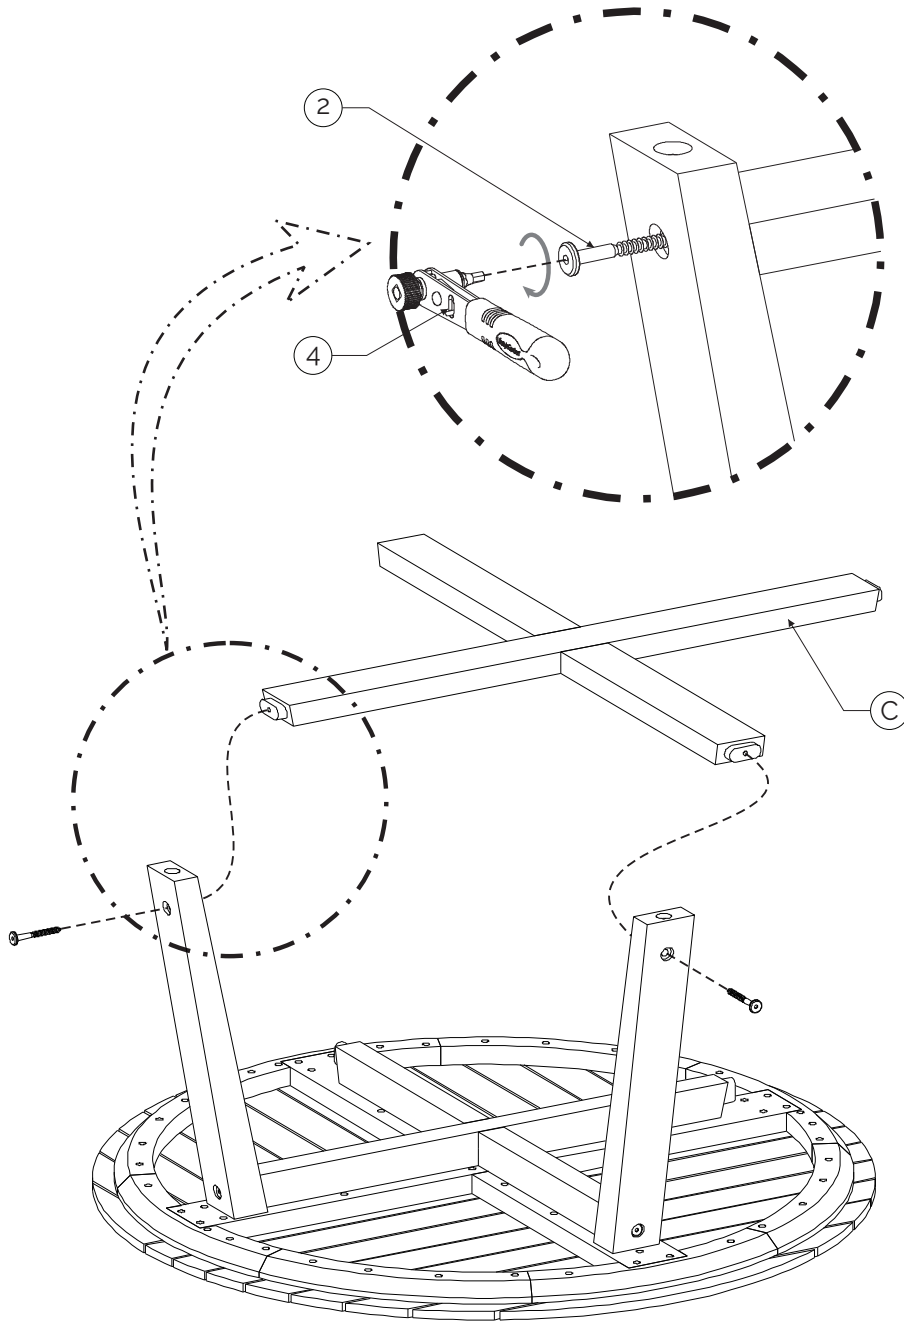

(A)

Top Table
x1

(B)

Leg
x4

(C)

Leg Support
x1

<p>1</p>  <p>SEM202045 (7x70) x4</p>	<p>2</p>  <p>SEM202047 (7x60) x4</p>	<p>3</p>  <p>SEM201725 (M6x23x30) x4</p>	<p>4</p>  <p>SEM201785 (Insex key 4mm, STL, R) x1</p>
---	---	--	--

15 min

1

2

3

<p>1</p>  <p>SEM202045 (7x70)</p> <p>x2</p>	<p>2</p>  <p>SEM202047 (7x60)</p> <p>x2</p>	<p>4</p>  <p>SEM201785 (Insex key 4mm, STL, R)</p> <p>x1</p>
---	---	---

4

3

SEM201725
(M6x23x30)