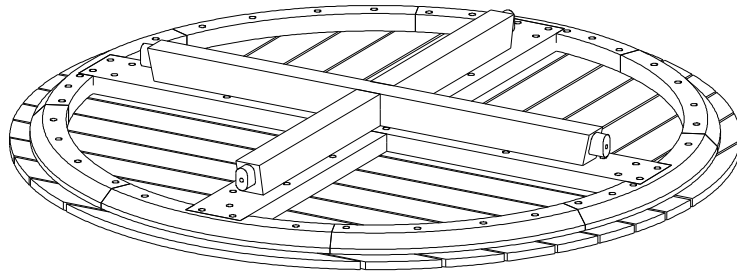

(A)

Top Table
x1

(B)

Leg
x4

(C)

Leg Support
x1

<p>1</p>  <p>SEM202045 (7x70) x4</p>	<p>2</p>  <p>SEM202047 (7x60) x4</p>	<p>3</p>  <p>SEM201725 (M6x23x30) x4</p>	<p>4</p>  <p>SEM201785 (Insex key 4mm, STL, R) x1</p>
---	---	--	--

15 min

1

2

3

<p>1</p>  <p>SEM202045 (7x70)</p> <p>x2</p>	<p>2</p>  <p>SEM202047 (7x60)</p> <p>x2</p>	<p>4</p>  <p>SEM201785 (Insex key 4mm, STL, R)</p> <p>x1</p>
---	---	---

4

3

SEM201725
(M6x23x30)