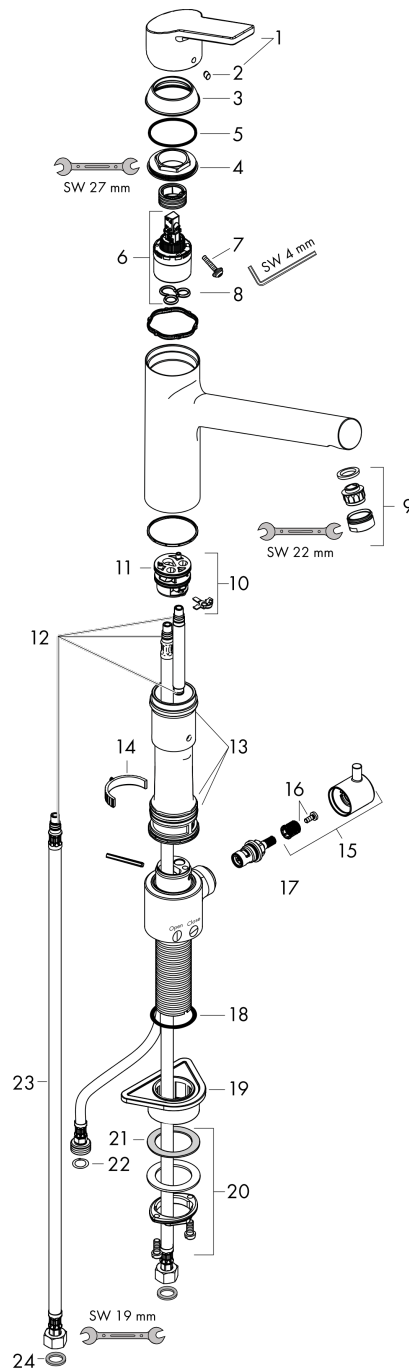

Status

M köksblandare med DM-avstängning

Ytskikt: krom Art.nr. : 32862000

Sprängritning

Tillverkningsår: >09/15

Status

M köksblandare med DM-avstängning

Ytskikt: **krom** Art.nr. : **32862000**

Reservdelslista

Tillverkningsår: >09/15

Pos.	Produktdetaljer	Art.nr.	PC	PU
1	handle	95989000	0	1
2	screw cover	96338000	0	1
3	flange	97995000	0	1
4	nut	97996000	0	1
5	O-ring 41x2	98212000	0	1
6	cartridge, assy	95730000	0	1
7	locking screw for handle	95140000	0	1
8	seal	95008000	0	1
9	aerator M24x1 (15 l/min)	92816000	0	1
10	adapter for cartridge	98750000	0	1
11	O-Ring 30x2	98186000	0	1
12	O-ring 7x1,5	98422000	0	1
13	sealing set	98702000	0	1
14	locating ring	92211000	0	1
15	handle	95629000	0	1
16	handle fixing set	98932000	0	1
17	shut off unit right closing	98817000	0	1
18	O-Ring 36x2,5	98190000	0	1
19	support	97523000	0	1
20	fixing set (Ø 34)	95049000	0	1
21	lever collar	97548000	0	1
22	flat seal	97674000	0	1
23	connection hose 900 mm M8x0,75 G3/8	98758000	0	1
24	sealing set	95581000	0	1