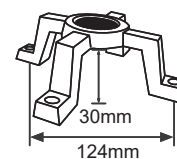

westerbergs forsa

2018-10-30 Art.nr: 20060182 Westerbergs Badrum part of Hella Bathroom Group AB.