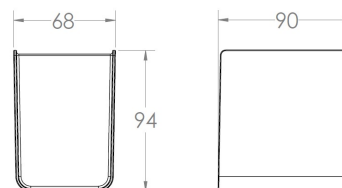

A3

SERIES A3

BOX SMALL A3.22

AVAILABLE IN:
CORAL
NORDIC GREEN,

THE MATERIAL IS BASED ON STARCH FROM MAIZE AND SWEET POTATO, WITH BAMBOO FIBRE REINFORCEMENT. IT IS NON-TOXIC, NATURALLY DEGRADABLE AND COMPOSIBLE.

DESIGN BY NOTE DESIGN STUDIO

WWW.HAVEN.SE

HAVEN