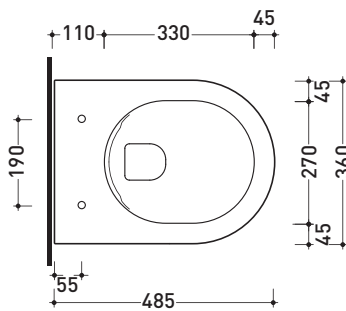

AP119G MiniApp

Wall hung wc with **goclean®** system (fixing kit included art. 9008)

Complements: **Soft-closing thermosetting wrapping seat&cover** (QKCW07)
SLIM soft-closing thermosetting seat&cover (QKCW09)
 Line accessories: TWO - HOOP - NOKÉ - FOLD

Technical accessories: **Universal fixing bracket for wall hung wc/bidet** (41/P)

Package dim. | Weight **21,5 kg** | Pz. Pallet n° **18**

CE UNI EN 997

Dop-No997

vista zenitale / zenital view

vista laterale / lateral view

sezione longitudinale / section

art. 9008
 kit di fissaggio
 Fischer (in dotazione)
 Fischer fixing kit
 (included in the box)

vista retro / back view

sizes in mm

Please consider a 2% tolerance on indicated measurements