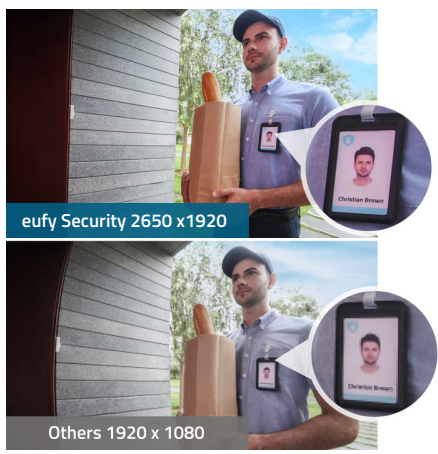

Video Doorbell 2K

(Battery-Powered)

- 2K**
2K Resolution
- WDR**
Wide Dynamic Range
- 180 Days**
1 Charge = 180 Days
- Free local Storage**
- Human Body Detection**
- Multi-User Access**
- Dual Power Options**
- Works with Existing Chime**

- 2K Resolution
- 180 days battery life
- Free local storage

Video Doorbell 2K (Battery-Powered)

Resolution	2K (2650x1920)
Video Format	H.265/H.264
Image Sensor	Sony IMX335, 1/2.8 in
Field of View	160°
Night Vision Range	15 ft (5m)
Wireless	2.4GHz Wi-Fi
Battery Life	6 Months Usage, 1 year in Standby Mode
Audio	Full Duplex Audio
Motion Detection	Adjustable Sensitivity, Human Detection, Face Detection
Activity Zone	Yes
Weight	200g
Dimensions	5.5 x 2.1 x 1.1 in (140 x 54 x 28 mm)
Operating Temperature	-4°F to 122°F (-20°C to 50°C)
Warranty and Support	1 year
Outdoor / Indoor Use	Yes (IP65-Rated)

HomeBase 2

Interface Port	Fast Ethernet
Indicator LEDs	Status and Siren
Wireless	Low Frequency Wireless and 2.4GHz Wi-Fi
Wireless Range	300+ feet (90+m) line of sight
Antenna	Internet antenna
Local Storage	16GB EMMC
IP Configuration	DHCP
Charging Output	5V/2A USB Charging
Power Adapter	Input: 100 - 240V - 50/60Hz Output: 12V-2A
Audio	2W Speaker
Weight	300g
Dimensions	3.4 x 3.4 x 5.2 in (85.1 x 85.1 x 131mm)
Operating Temperature	14°F to 113°F (-10°C to 45°C)