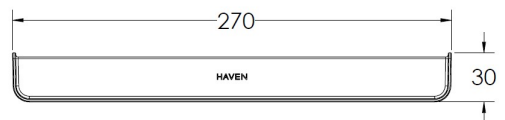

A3

SERIES A3

TRAY A3.24

AVAILABLE IN:
GREY GREEN
NORDIC GREEN
CORAL

THE MATERIAL IS BASED ON STARCH FROM MAIZE AND SWEET POTATO, WITH BAMBOO FIBRE REINFORCEMENT. IT IS NON-TOXIC, NATURALLY DEGRADABLE AND COMPOSTIBLE.

DESIGN BY NOTE DESIGN STUDIO

WWW.HAVEN.SE

HAVEN