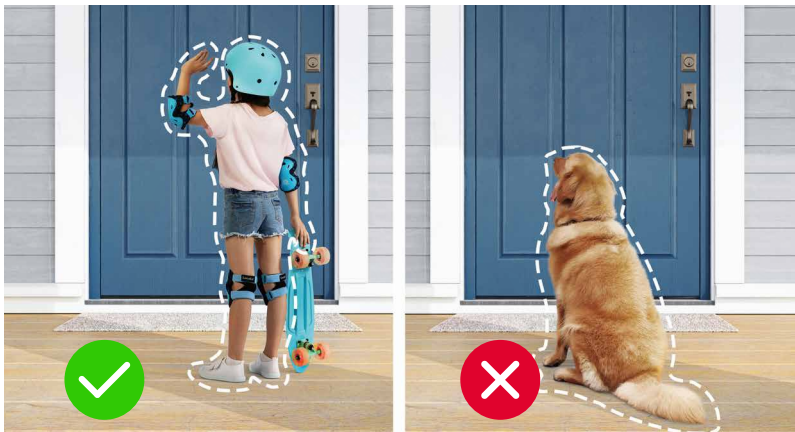

Smart

- Smart Image Enhancement
- Night Vision (High Sensitivity Sensor)
- Motion Detection
- Activity Zones
- Two-way Audio
- Supports the Google Assistant/Alexa/HomeKit
- Human Detection