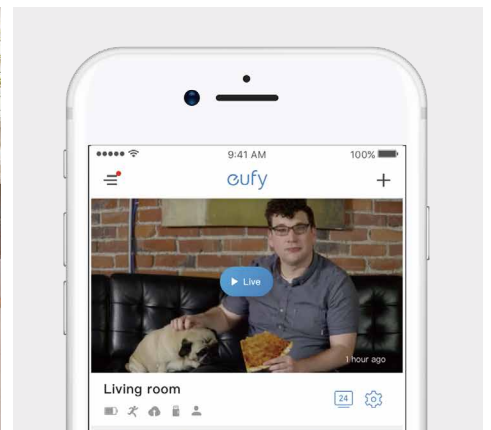

## Smart

- Smart Image Enhancement
- Night Vision (High Sensitivity Sensor)
- Motion Detection
- Activity Zones
- Two-way Audio
- Supports the Google Assistant/Alexa/HomeKit
- Human Detection