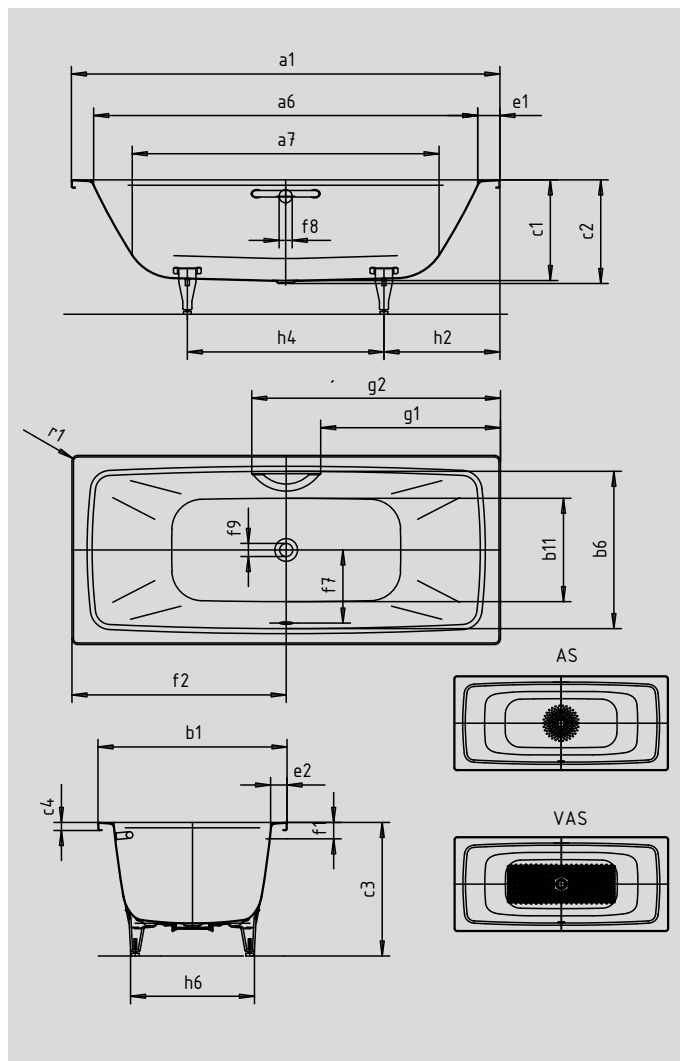

CAYONO DUO

- Built-in bathtub
- modern rectangular bathtub with straight lines and small radii
- perfect match for the CAYONO model range
- two gently sloping backrests and the central waste and overflow fitting ensure relaxed bathing with a partner
- spacious interior provides ample room for a relaxing bath
- made of KALDEWEI steel enamel

Similar illustration

Model No.		724	725
External length	a ₁	1700	1800 mm
Internal length (top)	a ₆	1540	1640 mm
Internal length (bottom)	a ₇	1220	1320 mm
External width	b ₁	750	800 mm
Internal width (top)	b ₆	624	674 mm
Internal width (bottom)	b ₁₁	410	460 mm
Internal depth	c ₁	400	400 mm
Depth including waste outlet	c ₂	410	410 mm
Height with feet	c ₃	545-580	539-573 mm
Height of rim	c ₄	32	32 mm
Width of rim (foot end)	e ₁	80	80 mm
Width of rim (lengthwise)	e ₂	63	63 mm
Distance top edge to centre of overflow hole	f ₁	65	65 mm
Distance bath edge to centre of drain hole	f ₂	850	900 mm
Distance between centre holes	f ₇	305	330 mm
Diameter of overflow hole	f ₈	52	52 mm
Diameter of drain hole	f ₉	52	52 mm
Distance bath edge (foot end) to where grip/handle starts	g ₁	713	763 mm
Distance bath edge (foot end) to where grip/handle ends	g ₂	987	1037 mm
Distance foot end of bath edge to centre of foot	h ₂	513	526 mm
Distance between the feet	h ₄	675	749 mm
Max. width of feet	h ₆	475	526 mm
Radius	r ₁	23	23 mm
Water volume** in litres		130	160
Weight of the enamelled bath in kg		50	56
Anti-slip		∅ 289	∅ 435 mm
Full anti-slip		855 x 315	935 x 375 mm