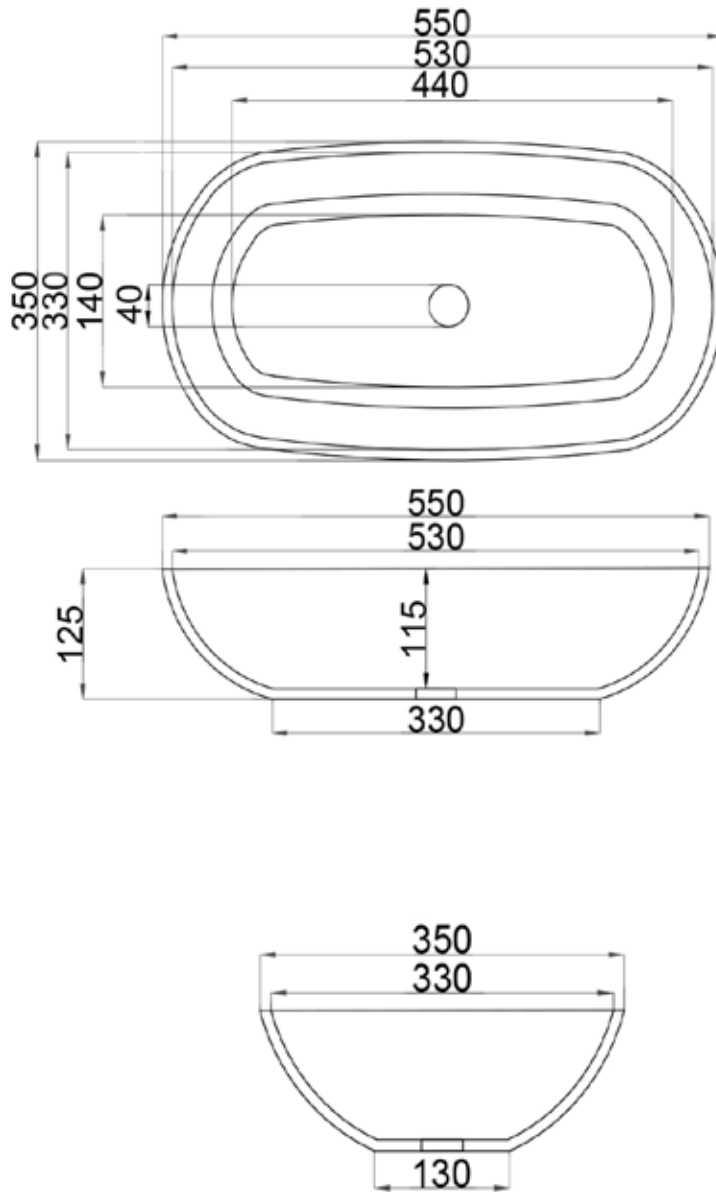

JEE-O by DADO dubai basin specifications

Article code: **SWMBAS61**
Topmounted or underslung

Material: DADOquartz - Scratch & abrasion resistant

Color: Pearl white matt finish

Waste diameter: 40mm

Dimensions: L 550 x W 350 x H 125 mm
L 21.7 x W 13.8 x H 4.9"

Basin rim: 8-10mm /0.3-0.4"

Net weight: 8kg /17.6lb

Dimension package: L 600 x W 400 x H 140 mm
L 23.6 x W 15.7 x H 5.5"

Package weight: 0,3kg /0.66lb

UV stability: 6 / BSEN438

25 year warranty

HS code: 69109000

Note: cast products are subject to size variation of +/- 5 %