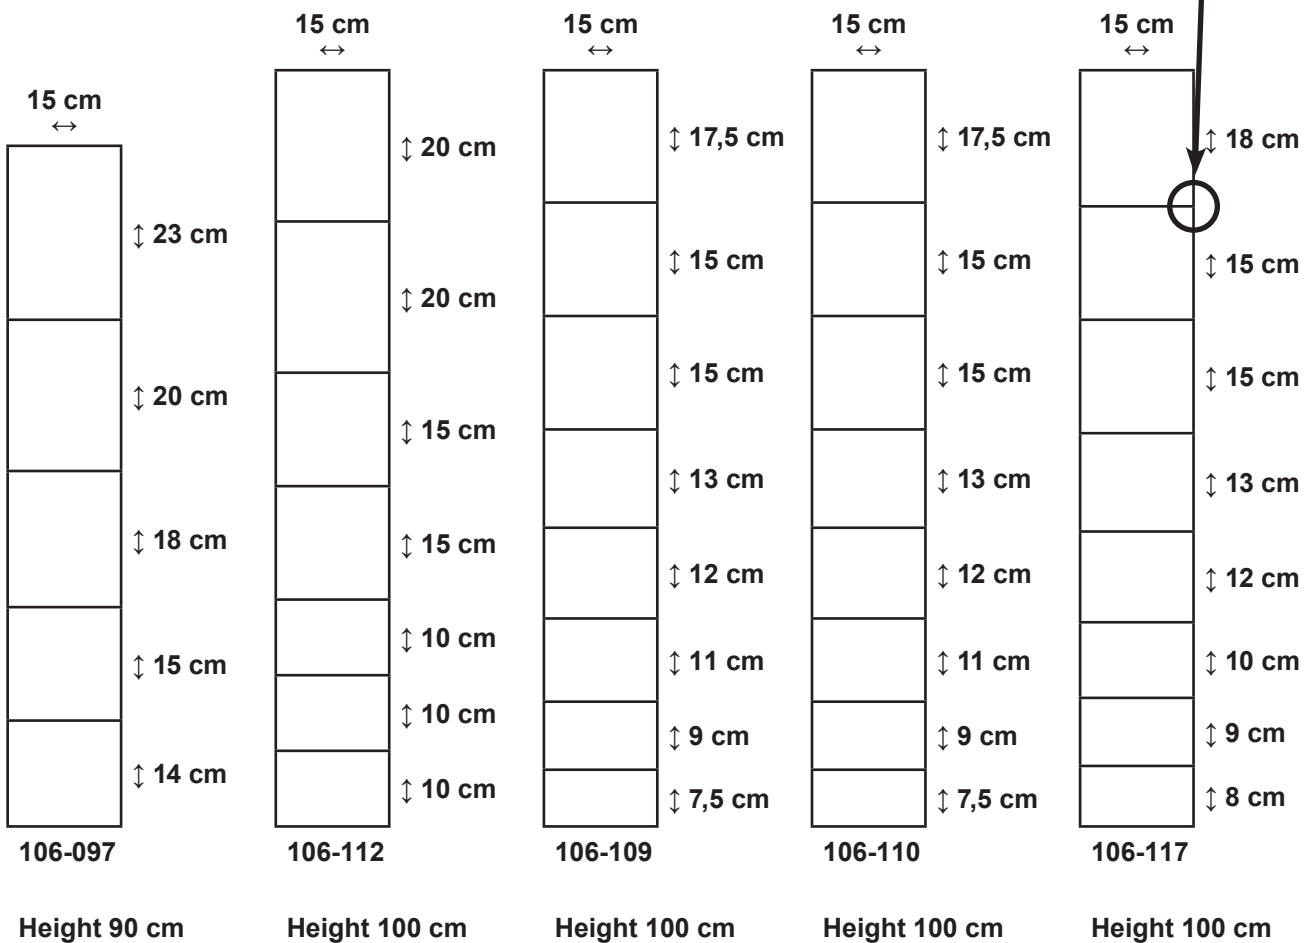

Field fence

Field fence

Field fence

Field fence

Field fence

106-133 Height 200 cm      106-134 Height 200 cm      106-135 Height 200 cm      106-136 Height 200 cm