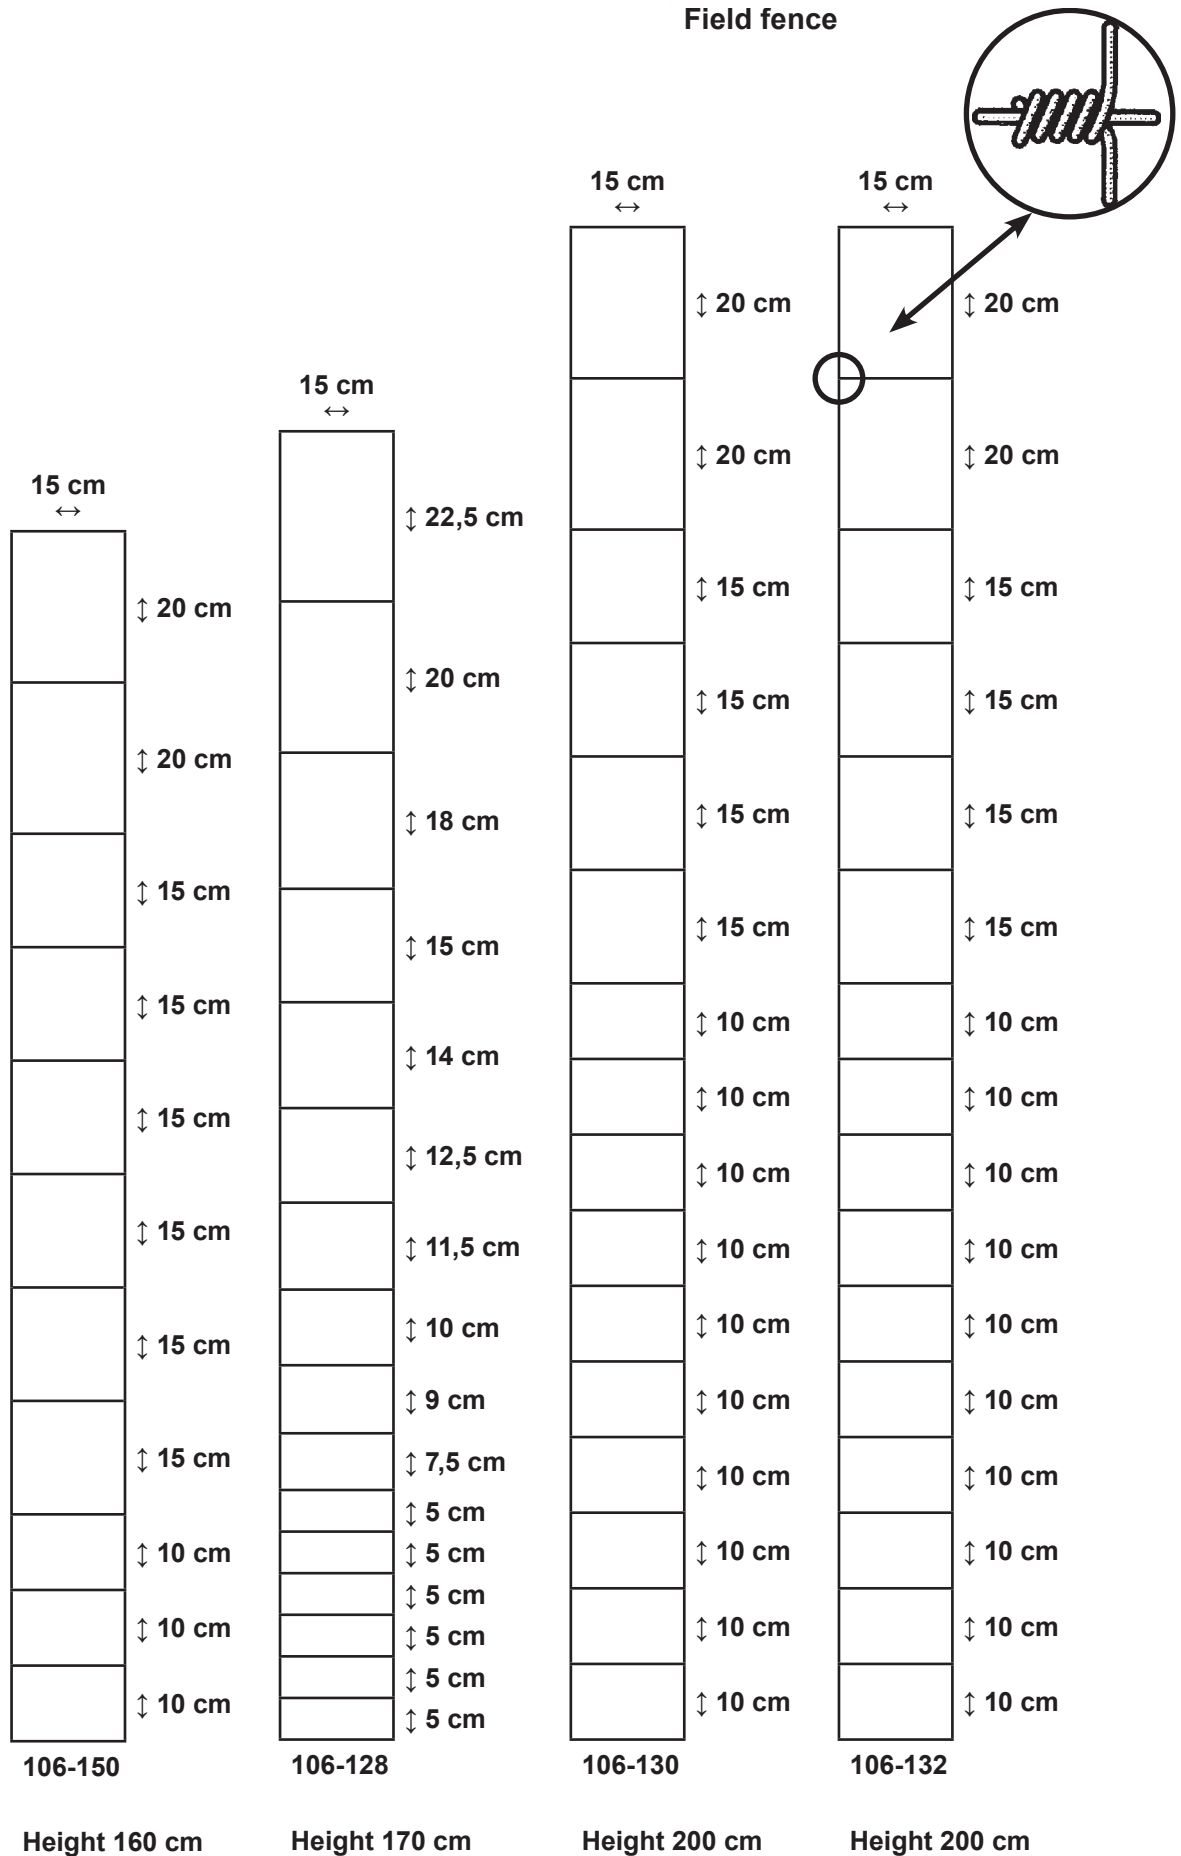

Field fence

Field fence

Field fence

Field fence

Field fence

106-133 Height 200 cm      106-134 Height 200 cm      106-135 Height 200 cm      106-136 Height 200 cm