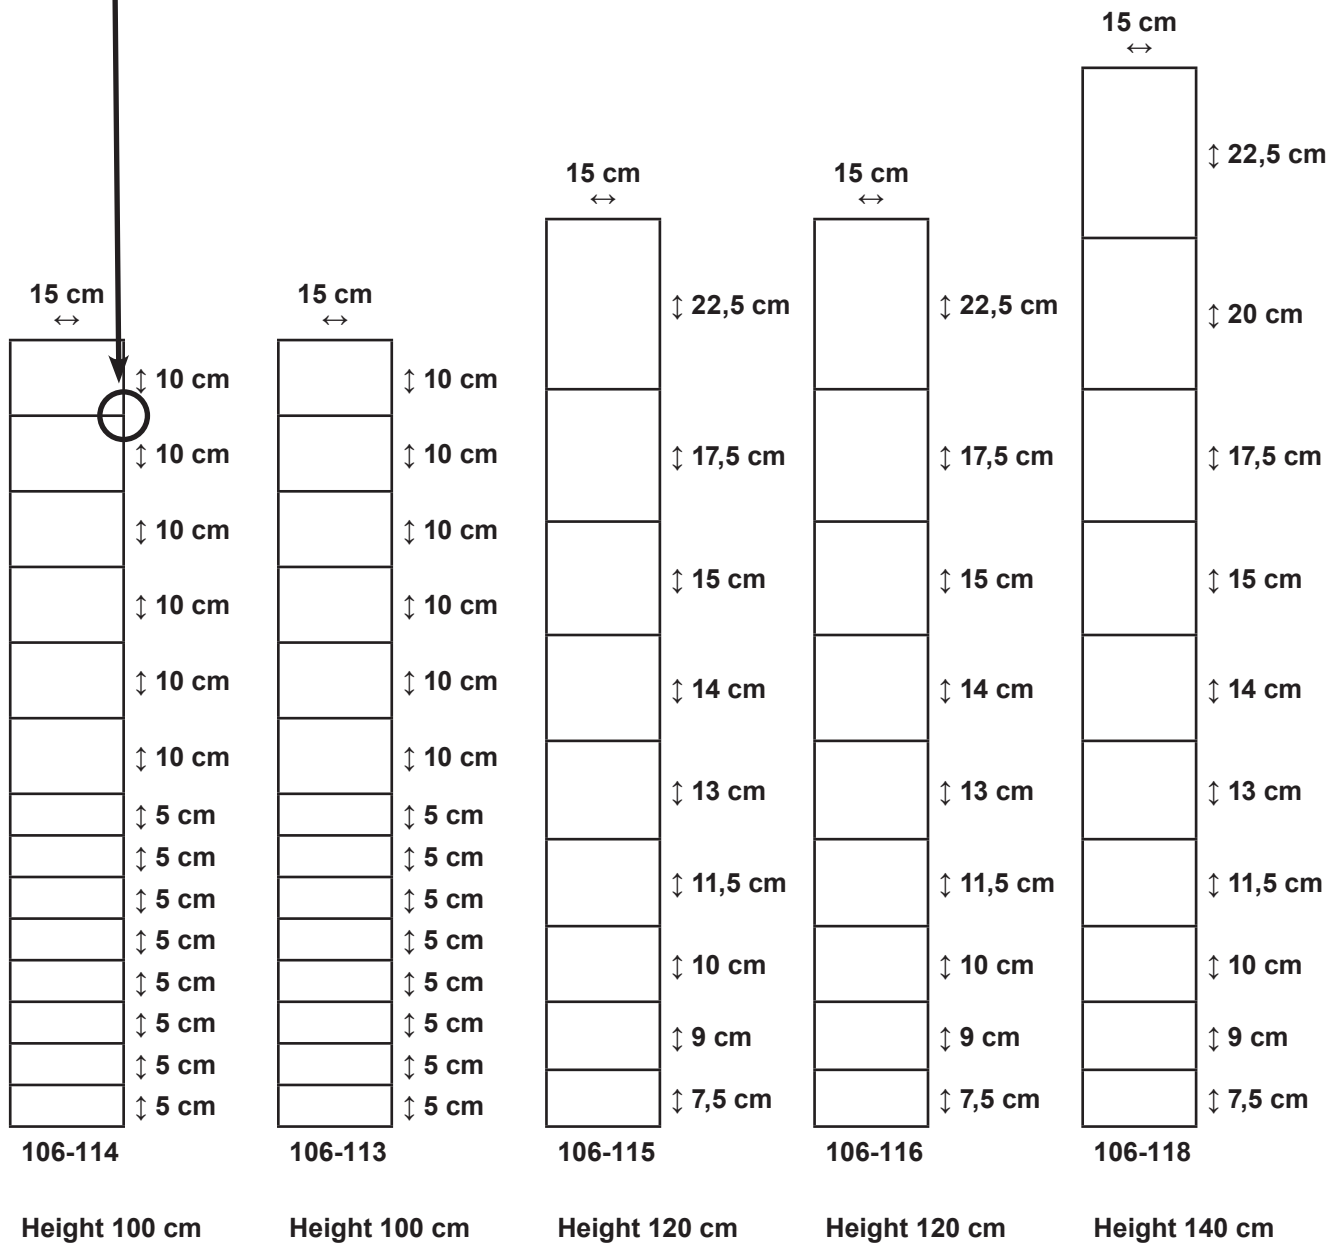

Field fence

Field fence

Field fence

Field fence

Field fence

106-133 Height 200 cm      106-134 Height 200 cm      106-135 Height 200 cm      106-136 Height 200 cm