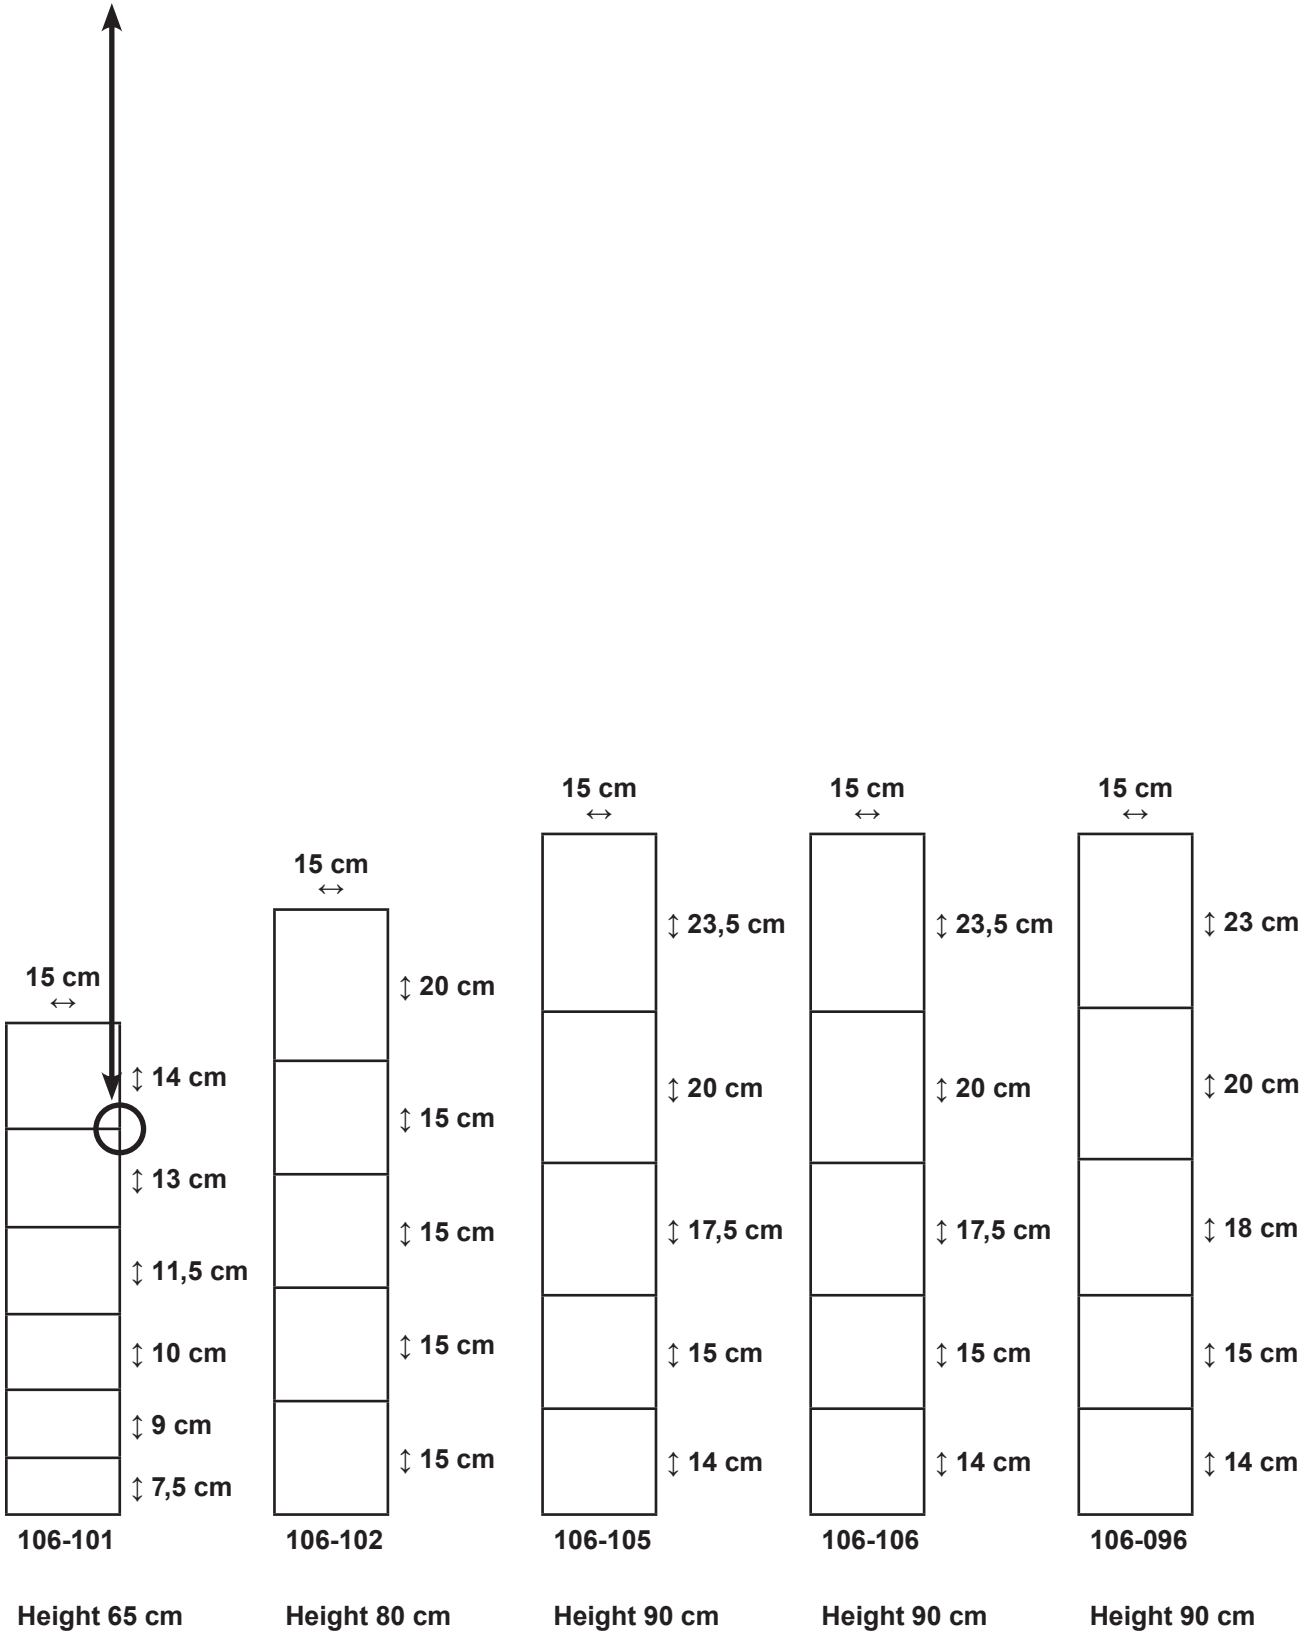

Field fence

Field fence

Field fence

Field fence

Field fence

106-133 Height 200 cm      106-134 Height 200 cm      106-135 Height 200 cm      106-136 Height 200 cm