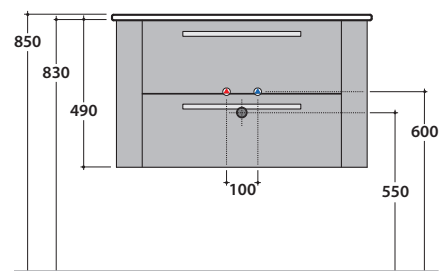

STONE ARREDO SSM2X

GLOBO

Cod. **SSM2X**

Base 85 con due cassetti completa di lavabo Cod. SSN14.BI.
Base 85 with two drawers, basin included Cod. SSN14.BI.

Apertura massima cassetto cm. 88
Drawer full-opening 88 cm