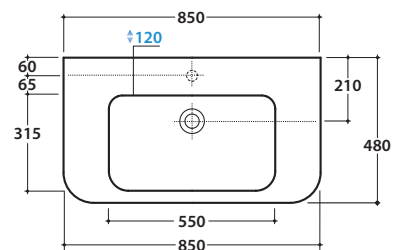

STONE ARREDO SSM2X

GLOBO

Cod. **SSM2X**

Base 85 con due cassetti completa di lavabo Cod. SSN14.BI.
Base 85 with two drawers, basin included Cod. SSN14.BI.

Apertura massima cassetto cm. 88
Drawer full-opening 88 cm