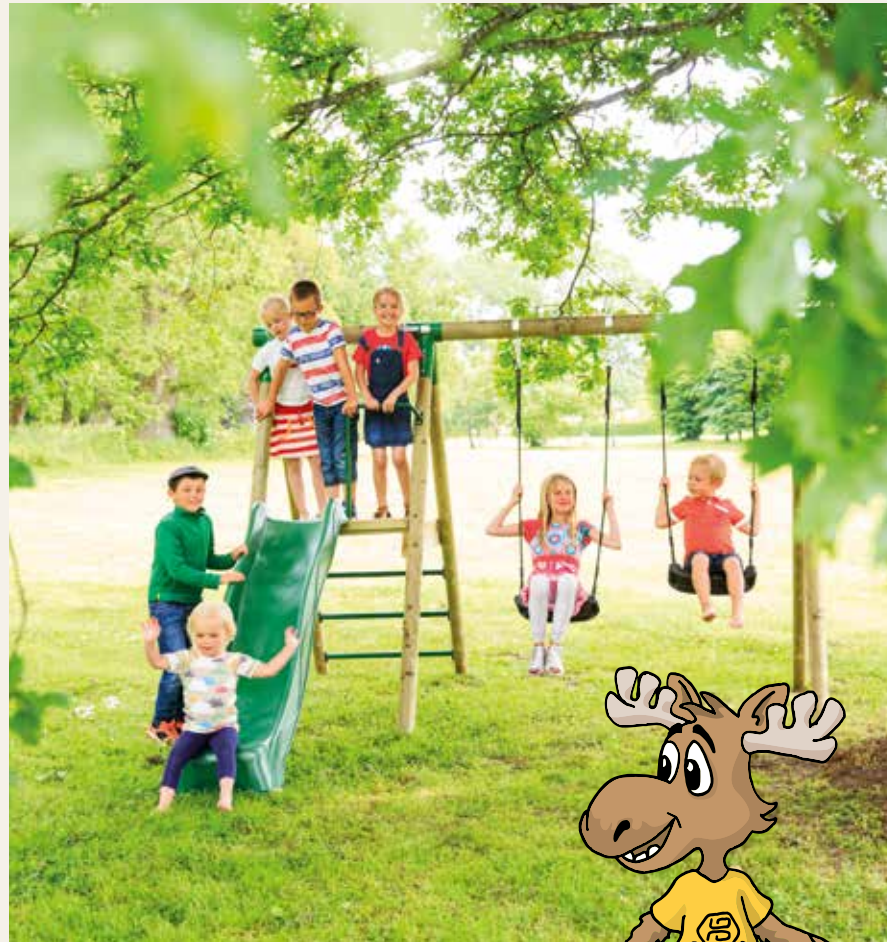

With a flair for craftsmanship

FOR PROFESSIONAL AND HOME USE

MADE IN SWEDEN

OVER SEVERAL GENERATIONS, Hörby Bruk and the CanCan swing have relied on superior Swedish craftsmanship to become prominent and well-known brands. To ensure the high quality of the products, they are primarily manufactured in Hörby, Sweden.