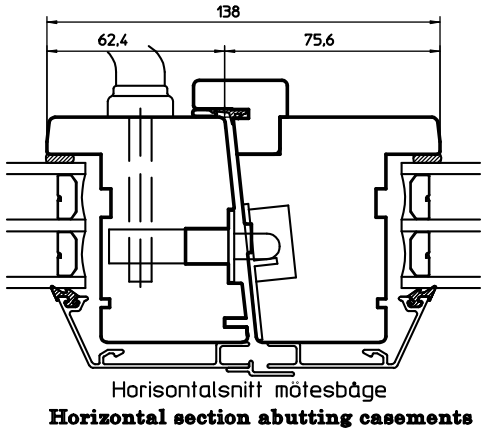

Caseament window  
side hung tripple-glazed  
Aluminium clad wooden window  
Sectional drawings Scale 1:2

Antique design:  
Internal antique  
moulding on frame  
and casement