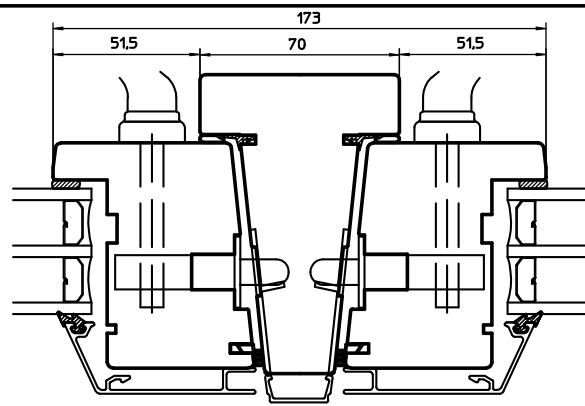

Caseament window  
side hung tripple-glazed  
Aluminium clad wooden window  
Sectional drawings Scale 1:2

Antique design:  
Internal antique  
moulding on frame  
and casement