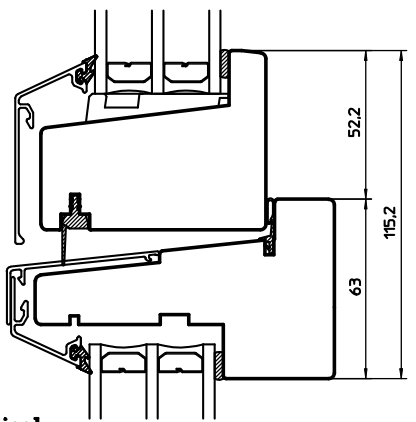

Caseament window  
side hung tripple-glazed  
Aluminium clad wooden window  
Sectional drawings Scale 1:2

Antique design:  
Internal antique  
moulding on frame  
and casement