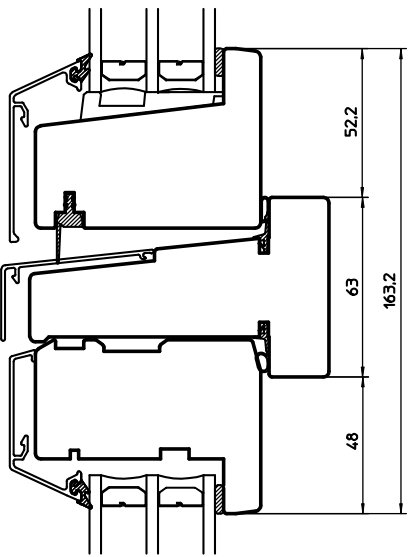

Caseament window  
side hung tripple-glazed  
Aluminium clad wooden window  
Sectional drawings Scale 1:2

Antique design:  
Internal antique  
moulding on frame  
and casement