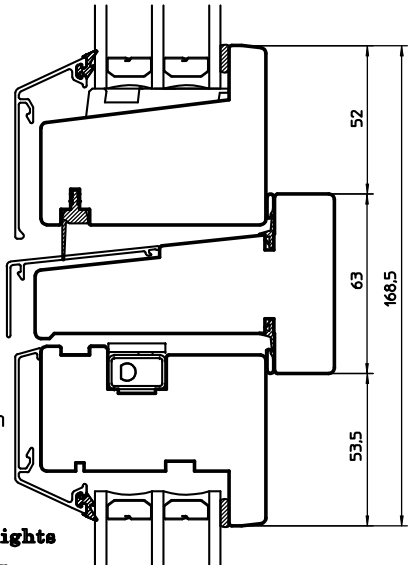

Caseament window  
side hung tripple-glazed  
Aluminium clad wooden window  
Sectional drawings Scale 1:2

Antique design:  
Internal antique  
moulding on frame  
and casement