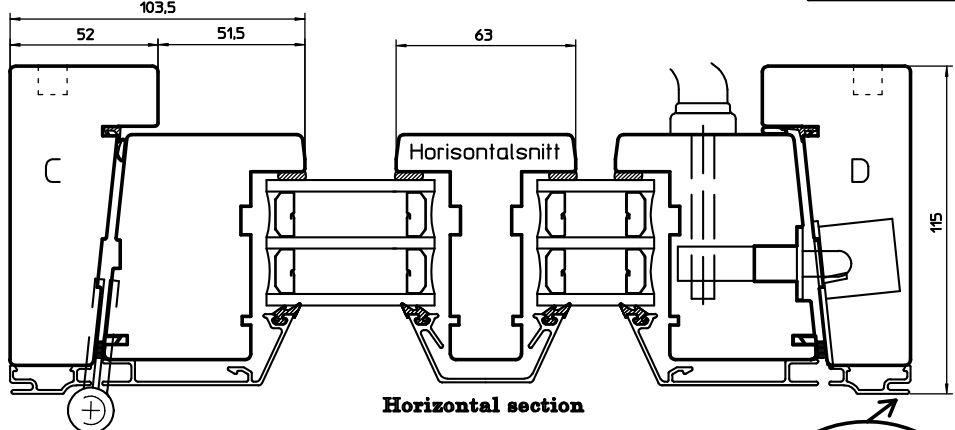

Caseament window  
side hung tripple-glazed  
Aluminium clad wooden window  
Sectional drawings Scale 1:2

Antique design:  
Internal antique  
moulding on frame  
and casement