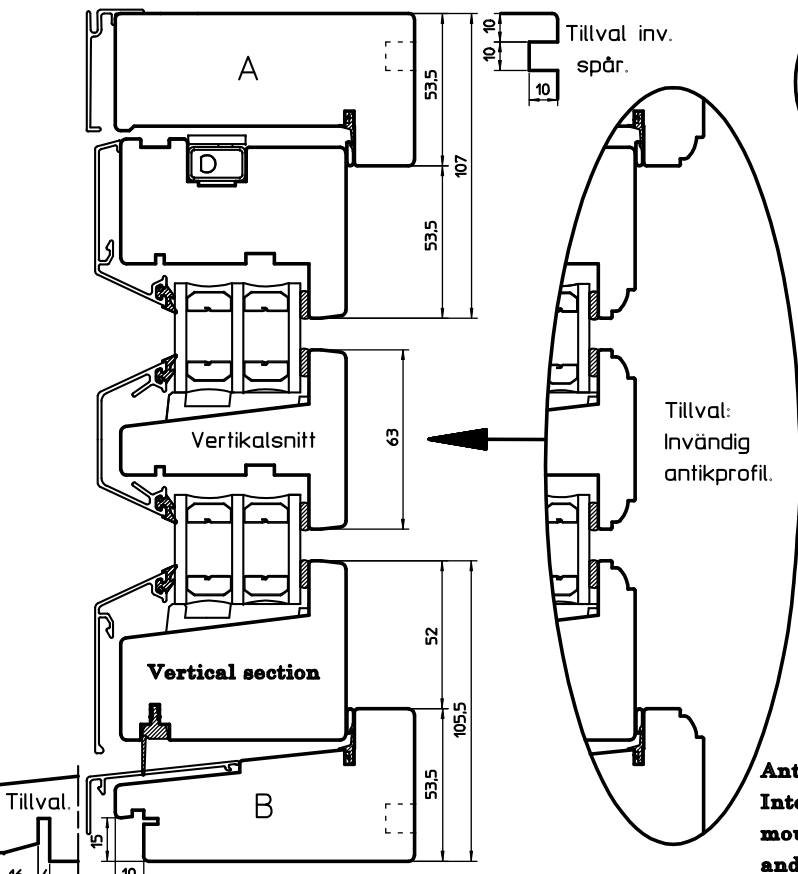

Caseament window  
side hung tripple-glazed  
Aluminium clad wooden window  
Sectional drawings Scale 1:2

Antique design:  
Internal antique  
moulding on frame  
and casement