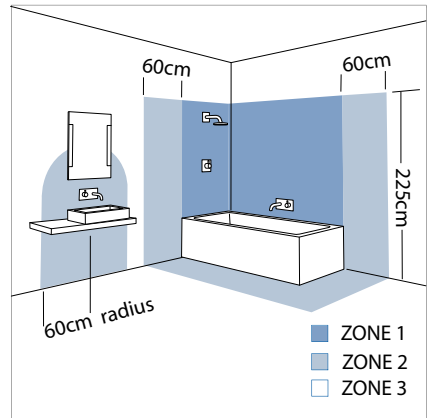

6121 Como Twin Bar

astro

2 x 35w GU10		included
-----------------	--	----------

Zones	2	3
-------	----------	----------

Astro Lighting Ltd.
G2 River Way,
Harlow,
Essex,
CM20 2DP
Great Britain

tel: +44 (0) 1279 427001
fax: +44 (0) 1279 427002
email: sales@astrolighting.co.uk
www.astrolighting.co.uk