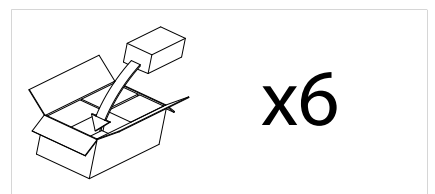

6121 Como Twin Bar

astro

2 x 35w GU10		included
-----------------	--	----------

Zones	2	3
-------	----------	----------

Astro Lighting Ltd.
G2 River Way,
Harlow,
Essex,
CM20 2DP
Great Britain

tel: +44 (0) 1279 427001
fax: +44 (0) 1279 427002
email: sales@astrolighting.co.uk
www.astrolighting.co.uk