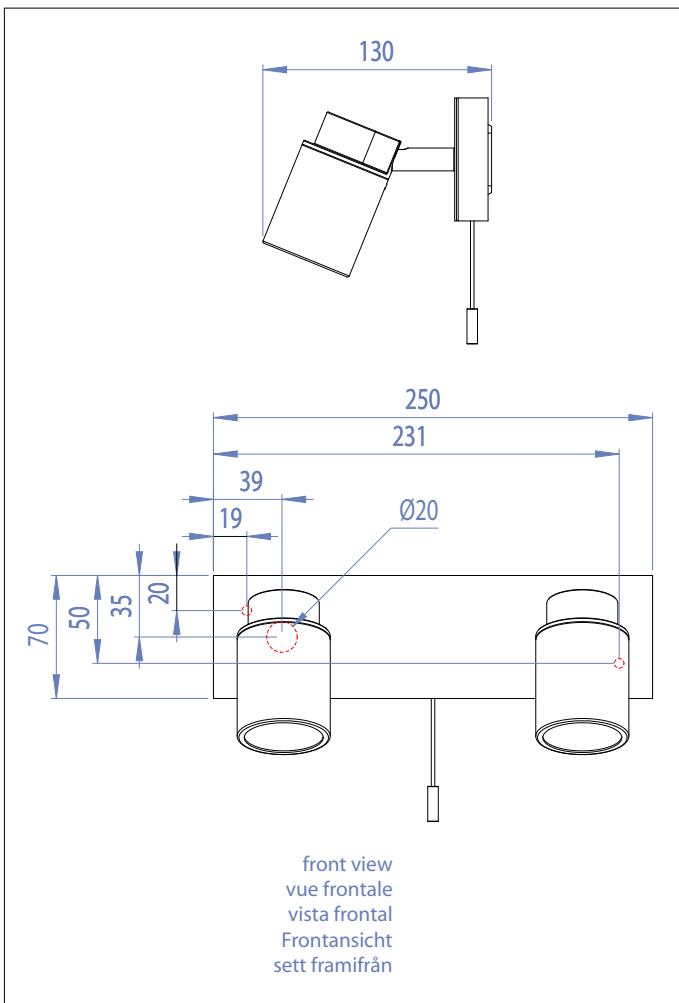

6121 Como Twin Bar

astro

2 x 35w GU10		included
-----------------	--	----------

Zones	2	3
-------	----------	----------

Astro Lighting Ltd.
G2 River Way,
Harlow,
Essex,
CM20 2DP
Great Britain

tel: +44 (0) 1279 427001
fax: +44 (0) 1279 427002
email: sales@astrolighting.co.uk
www.astrolighting.co.uk