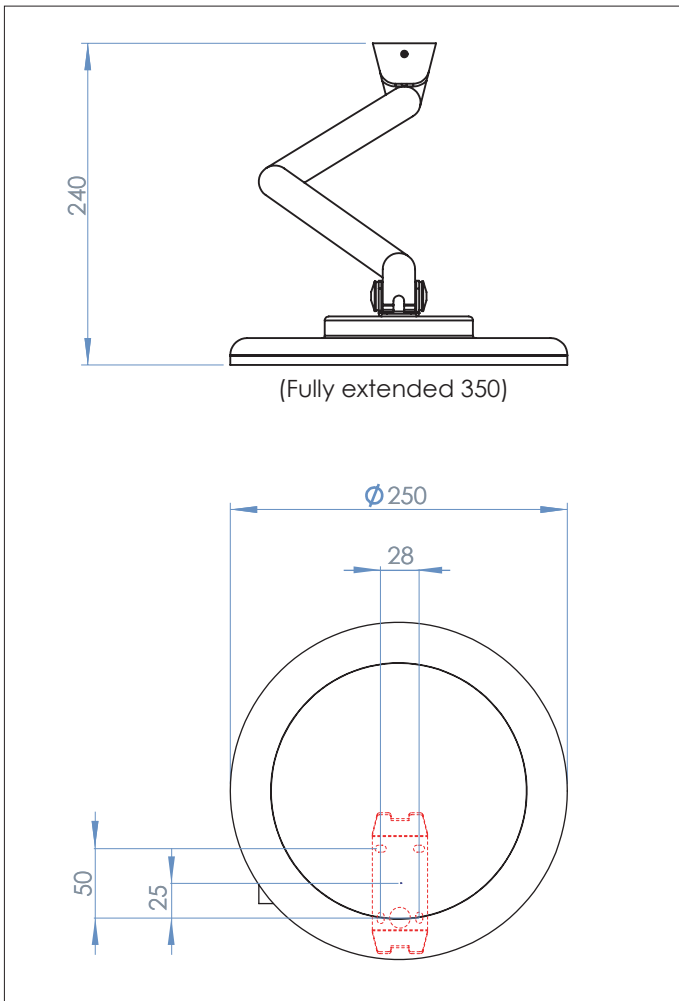

0760 Niimi LED

3 x 1w LED		incl.
------------	--	-------

Driver		incl.
--------	--	-------

Zones	2	3
-------	----------	----------

Astro Lighting Ltd.
G2 River Way, Harlow
CM20 2DP, Great Britain

T: +44 (0) 1279 427001
F: +44 (0) 1279 427002
sales@astrolighting.co.uk
www.astrolighting.co.uk