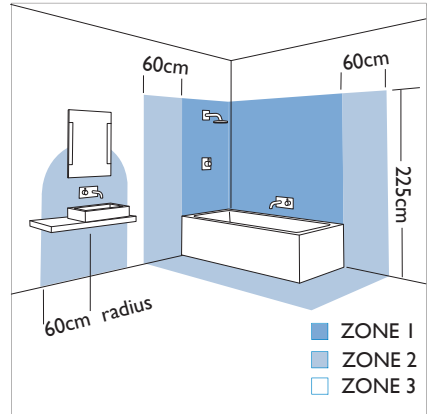

0760 Niimi LED

3 x 1w LED		incl.
------------	--	-------

Driver		incl.
--------	--	-------

Zones	2	3
-------	----------	----------

Astro Lighting Ltd.
G2 River Way, Harlow
CM20 2DP, Great Britain

T: +44 (0) 1279 427001
F: +44 (0) 1279 427002
sales@astrolighting.co.uk
www.astrolighting.co.uk