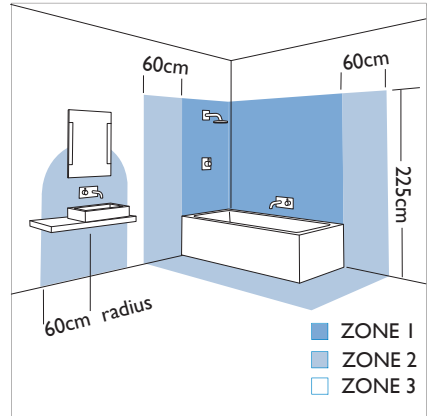

0828 Alba

| | | |
|------------|--|----------|
| 2 x 1w LED | | Included |
|------------|--|----------|

LED colour temperature:
Neutral white 3950k

| | | |
|-------|----------|----------|
| Zones | 2 | 3 |
|-------|----------|----------|