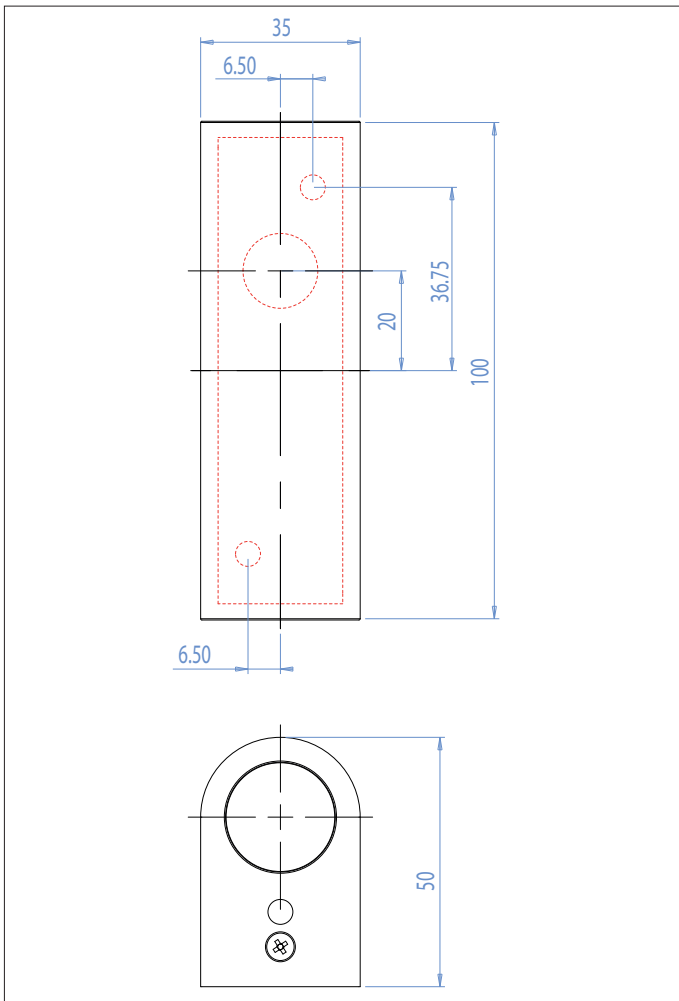

0828 Alba

| | | |
|------------|--|----------|
| 2 x 1w LED | | Included |
|------------|--|----------|

LED colour temperature:
Neutral white 3950k

| | | |
|-------|----------|----------|
| Zones | 2 | 3 |
|-------|----------|----------|