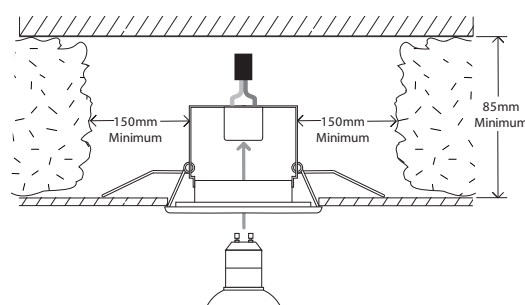

# 5518 Vancouver

1 x 50w GU10		included
-----------------	--	----------

Zones	<b>1</b>	<b>2</b>	<b>3</b>
-------	----------	----------	----------

Astro Lighting Ltd.  
G2 River Way,  
Harlow,  
Essex,  
CM20 2DP  
Great Britain