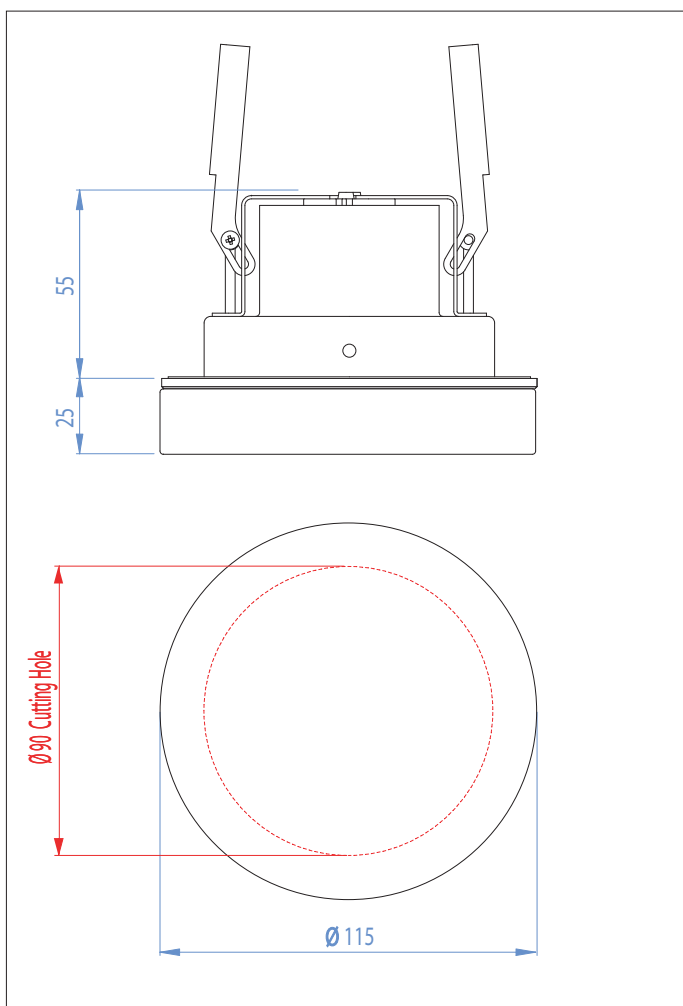

# 5518 Vancouver

1 x 50w GU10		included
-----------------	--	----------

Zones	<b>1</b>	<b>2</b>	<b>3</b>
-------	----------	----------	----------

Astro Lighting Ltd.  
G2 River Way,  
Harlow,  
Essex,  
CM20 2DP  
Great Britain