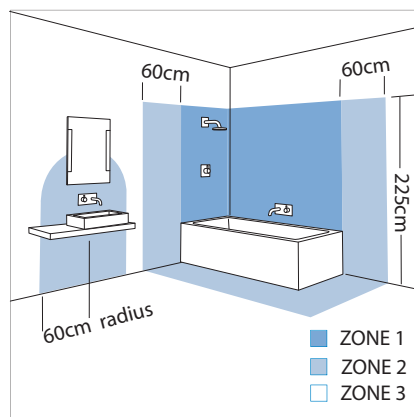

# 5518 Vancouver

1 x 50w GU10		included
-----------------	--	----------

Zones	<b>1</b>	<b>2</b>	<b>3</b>
-------	----------	----------	----------

Astro Lighting Ltd.  
G2 River Way,  
Harlow,  
Essex,  
CM20 2DP  
Great Britain