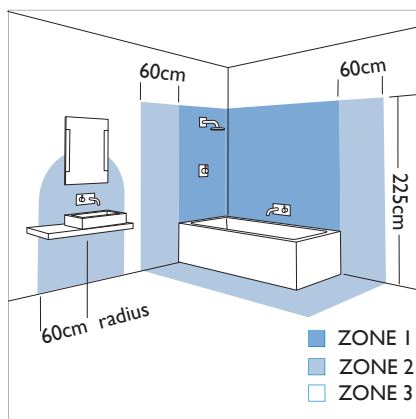

0774 Sagara

astro

1x40w G9		included
----------	--	----------

Zones	2	3
-------	----------	----------

Astro Lighting Ltd.
G2 River Way,
Harlow,
Essex,
CM20 2DP
Great Britain

tel: +44 (0) 1279 427001
fax: +44 (0) 1279 427002
email: sales@astrolighting.co.uk
www.astrolighting.co.uk