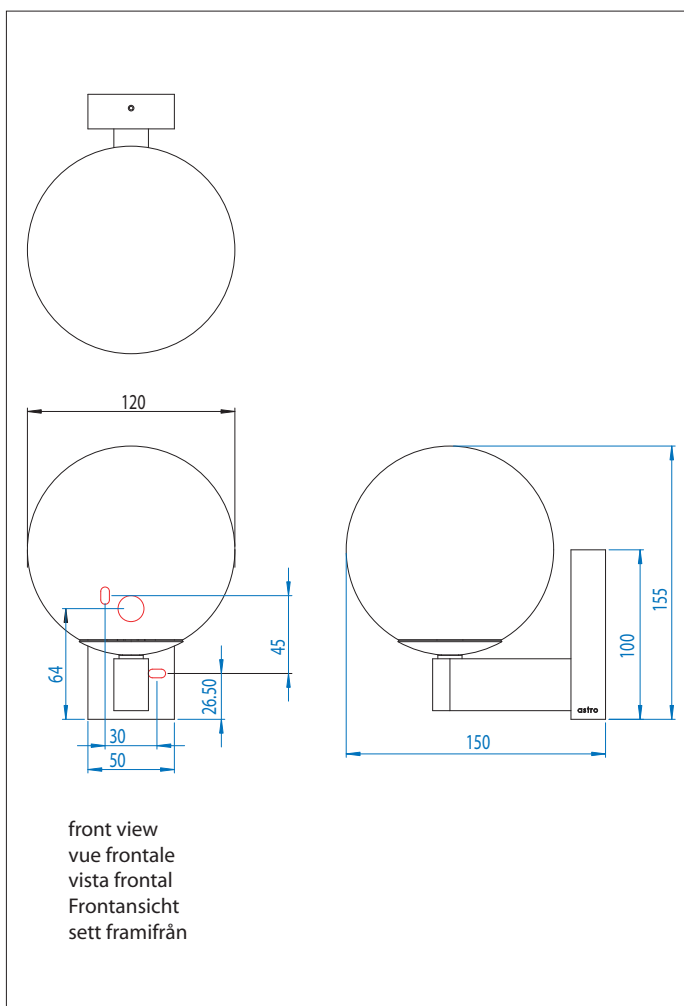

0774 Sagara

astro

1x40w G9		included
----------	--	----------

Zones	2	3
-------	----------	----------

Astro Lighting Ltd.
G2 River Way,
Harlow,
Essex,
CM20 2DP
Great Britain

tel: +44 (0) 1279 427001
fax: +44 (0) 1279 427002
email: sales@astrolighting.co.uk
www.astrolighting.co.uk